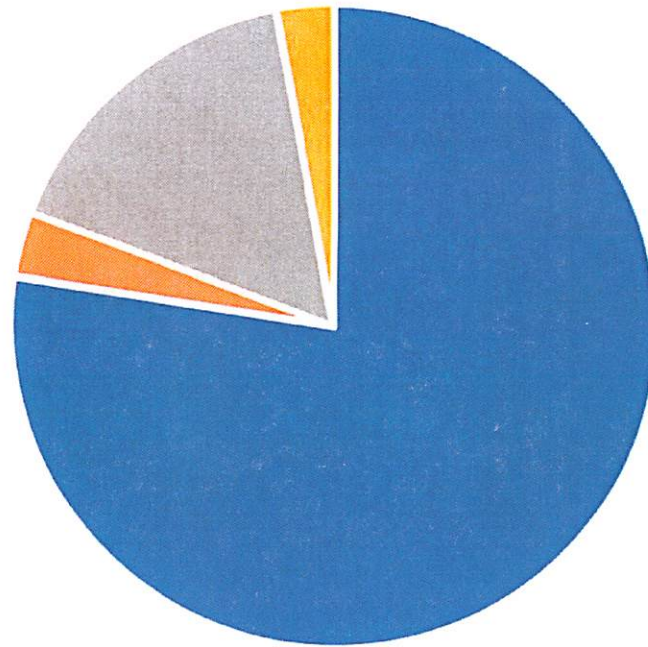

WASSIP TABLE 168 - WHERE WERE BLACK LAKE SOCKEYE HARVESTED IN 2006

S. AK. Pen
Post-June

Submitted by: Axel Kopun

WASSIP TABLE 169 - Where were Black Lake
Sockeye Harvested in 2007

■ Chignik ■ S. AK. Pen June ■ S. AK. Pen Post-June

WASSIP Table 170 - Where were Black Lake Sockekye Harvested in 2008

■ Chignik ■ SEDM ■ S. AK. Pen June ■ S. AK. Pen Post-June