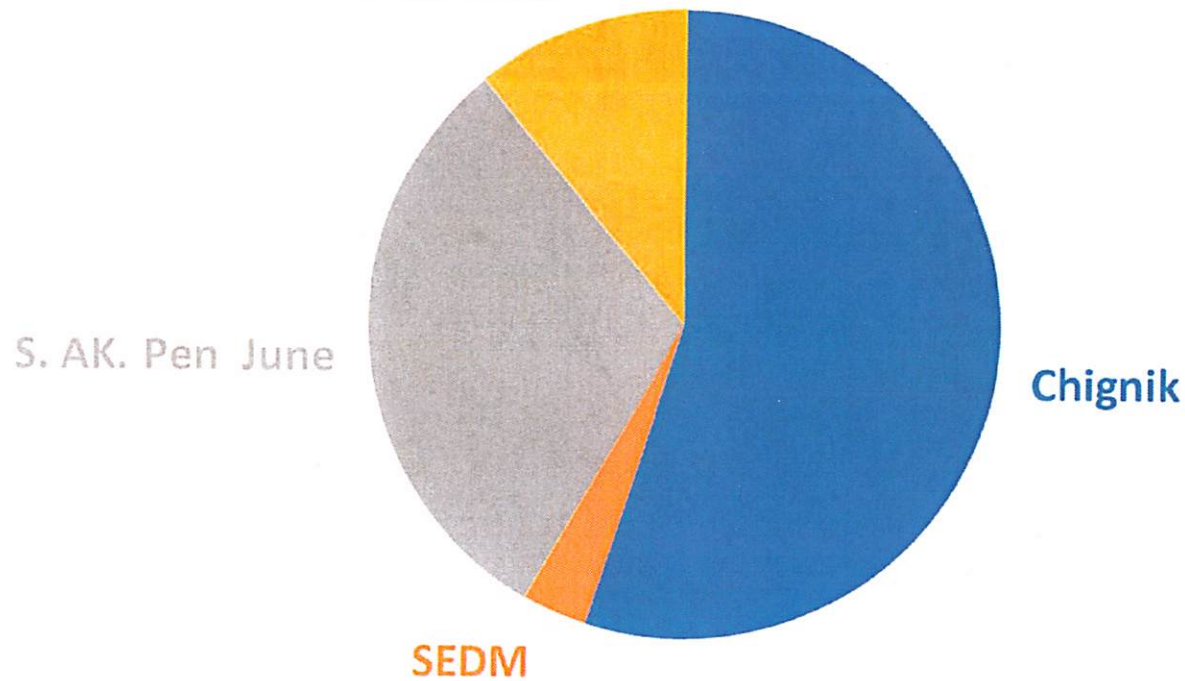

WASSIP TABLE 168 - WHERE WERE BLACK LAKE SOCKEYE HARVESTED IN 2006

S. AK. Pen
Post-June

Submitted by: Axel Kopun

WASSIP TABLE 169 - Where were Black Lake
Sockeye Harvested in 2007

■ Chignik ■ S. AK. Pen June ■ S. AK. Pen Post-June