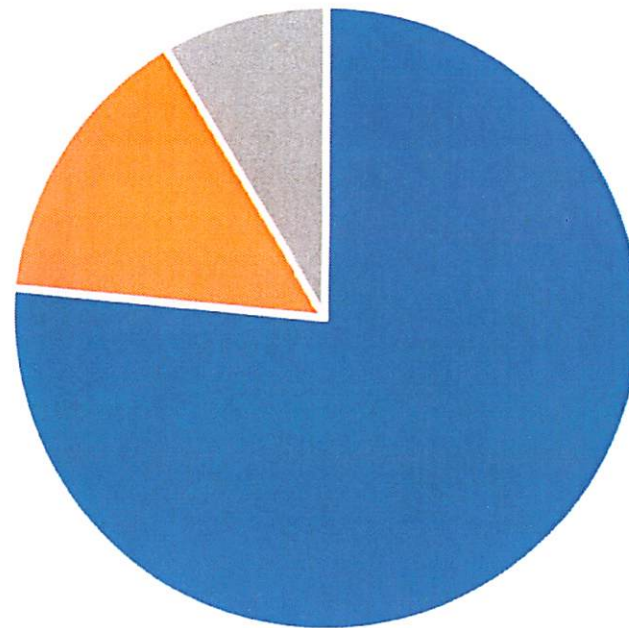

WASSIP TABLE 168 - WHERE WERE BLACK LAKE SOCKEYE HARVESTED IN 2006

S. AK. Pen
Post-June

Submitted by: Axel Kopun

WASSIP TABLE 169 - Where were Black Lake
Sockeye Harvested in 2007

■ Chignik ■ S. AK. Pen June ■ S. AK. Pen Post-June