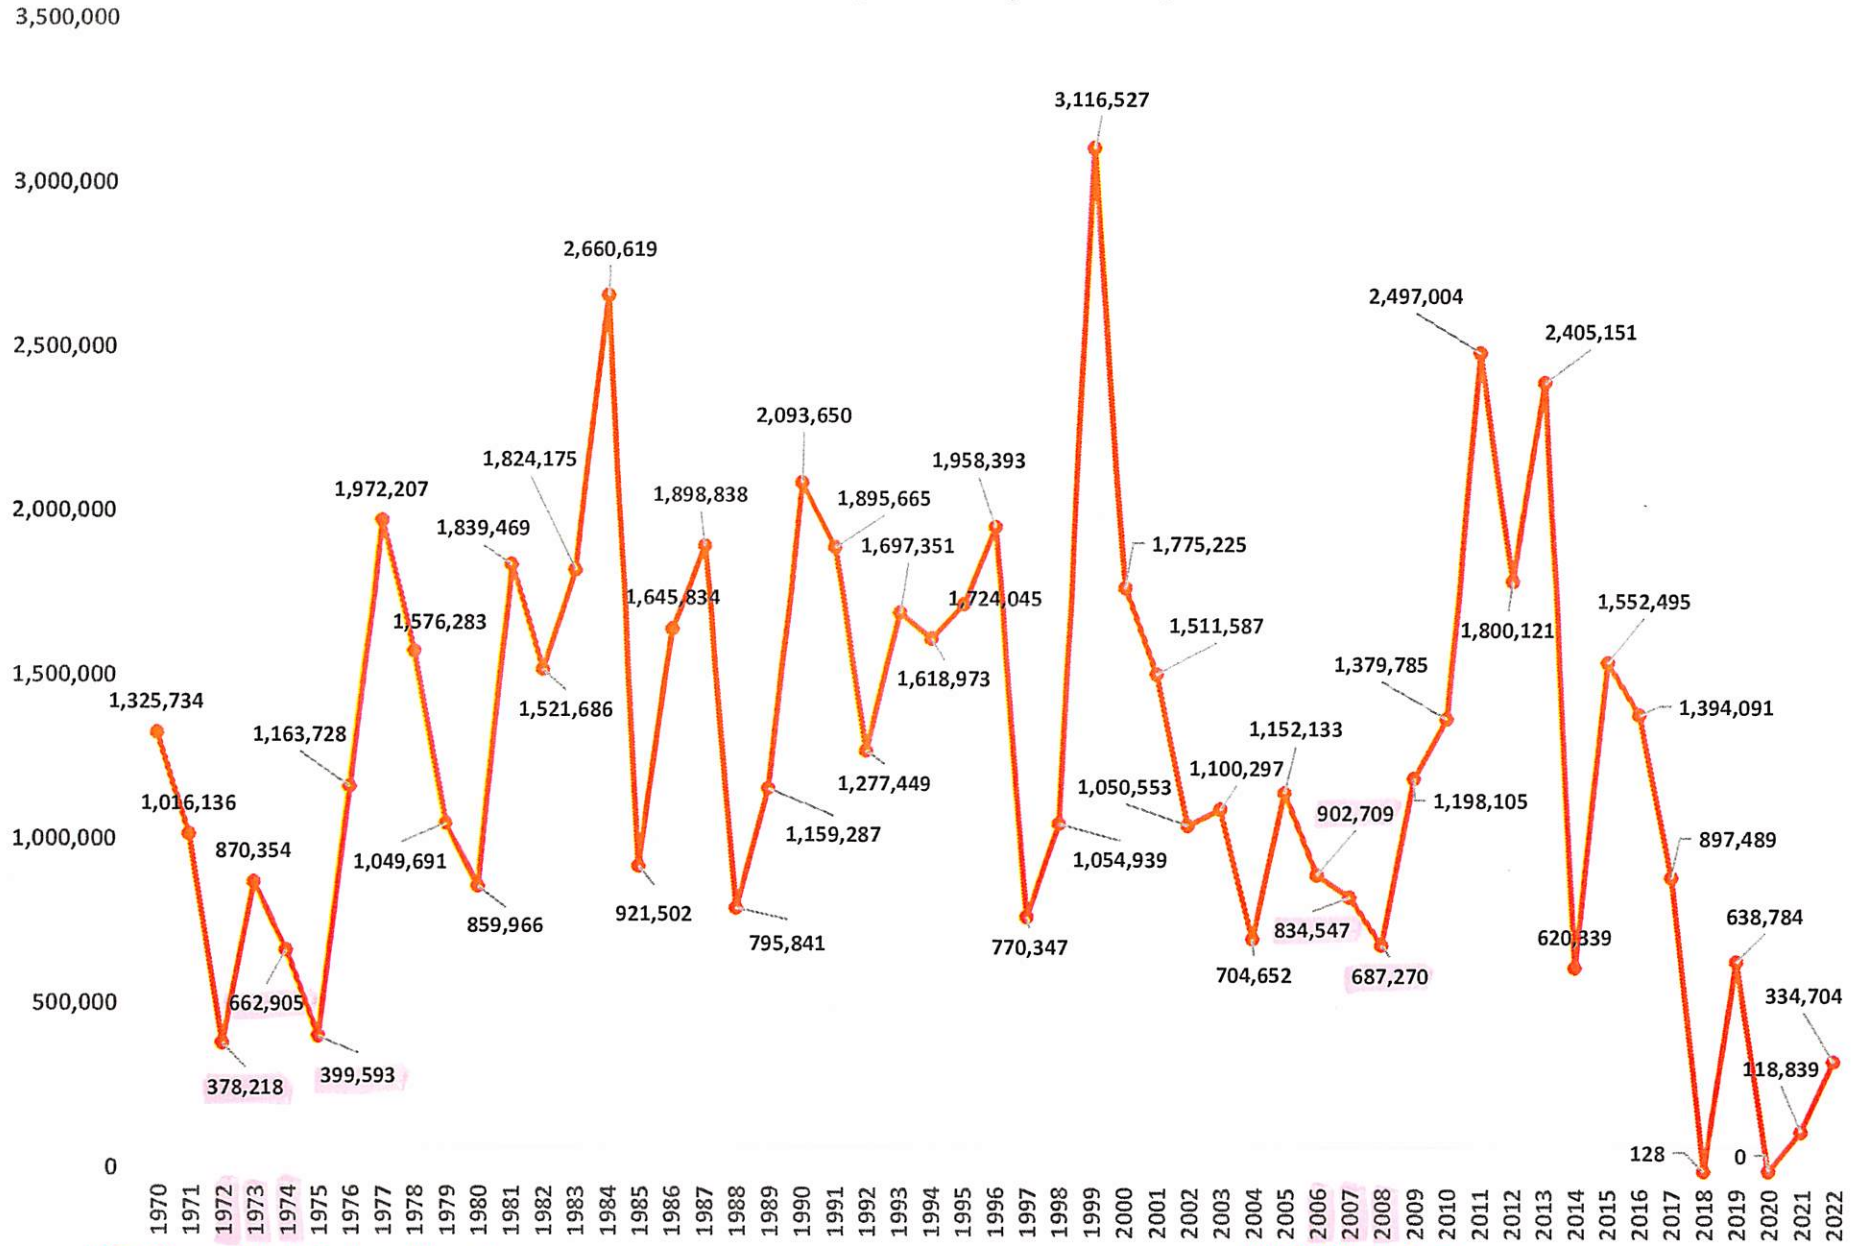

### Chignik Sockeye Harvest, 1970-2022

637,159 avg. Chignik Sockeye Harvest  
(Worst pre-disaster 3-year Average)

● Chignik Sockeye Harvest

WASSIP Study Years  
808,175 avg. Chignik Sockeye Harvest  
(Worst pre-disaster 3-year Average Since Early 70s)