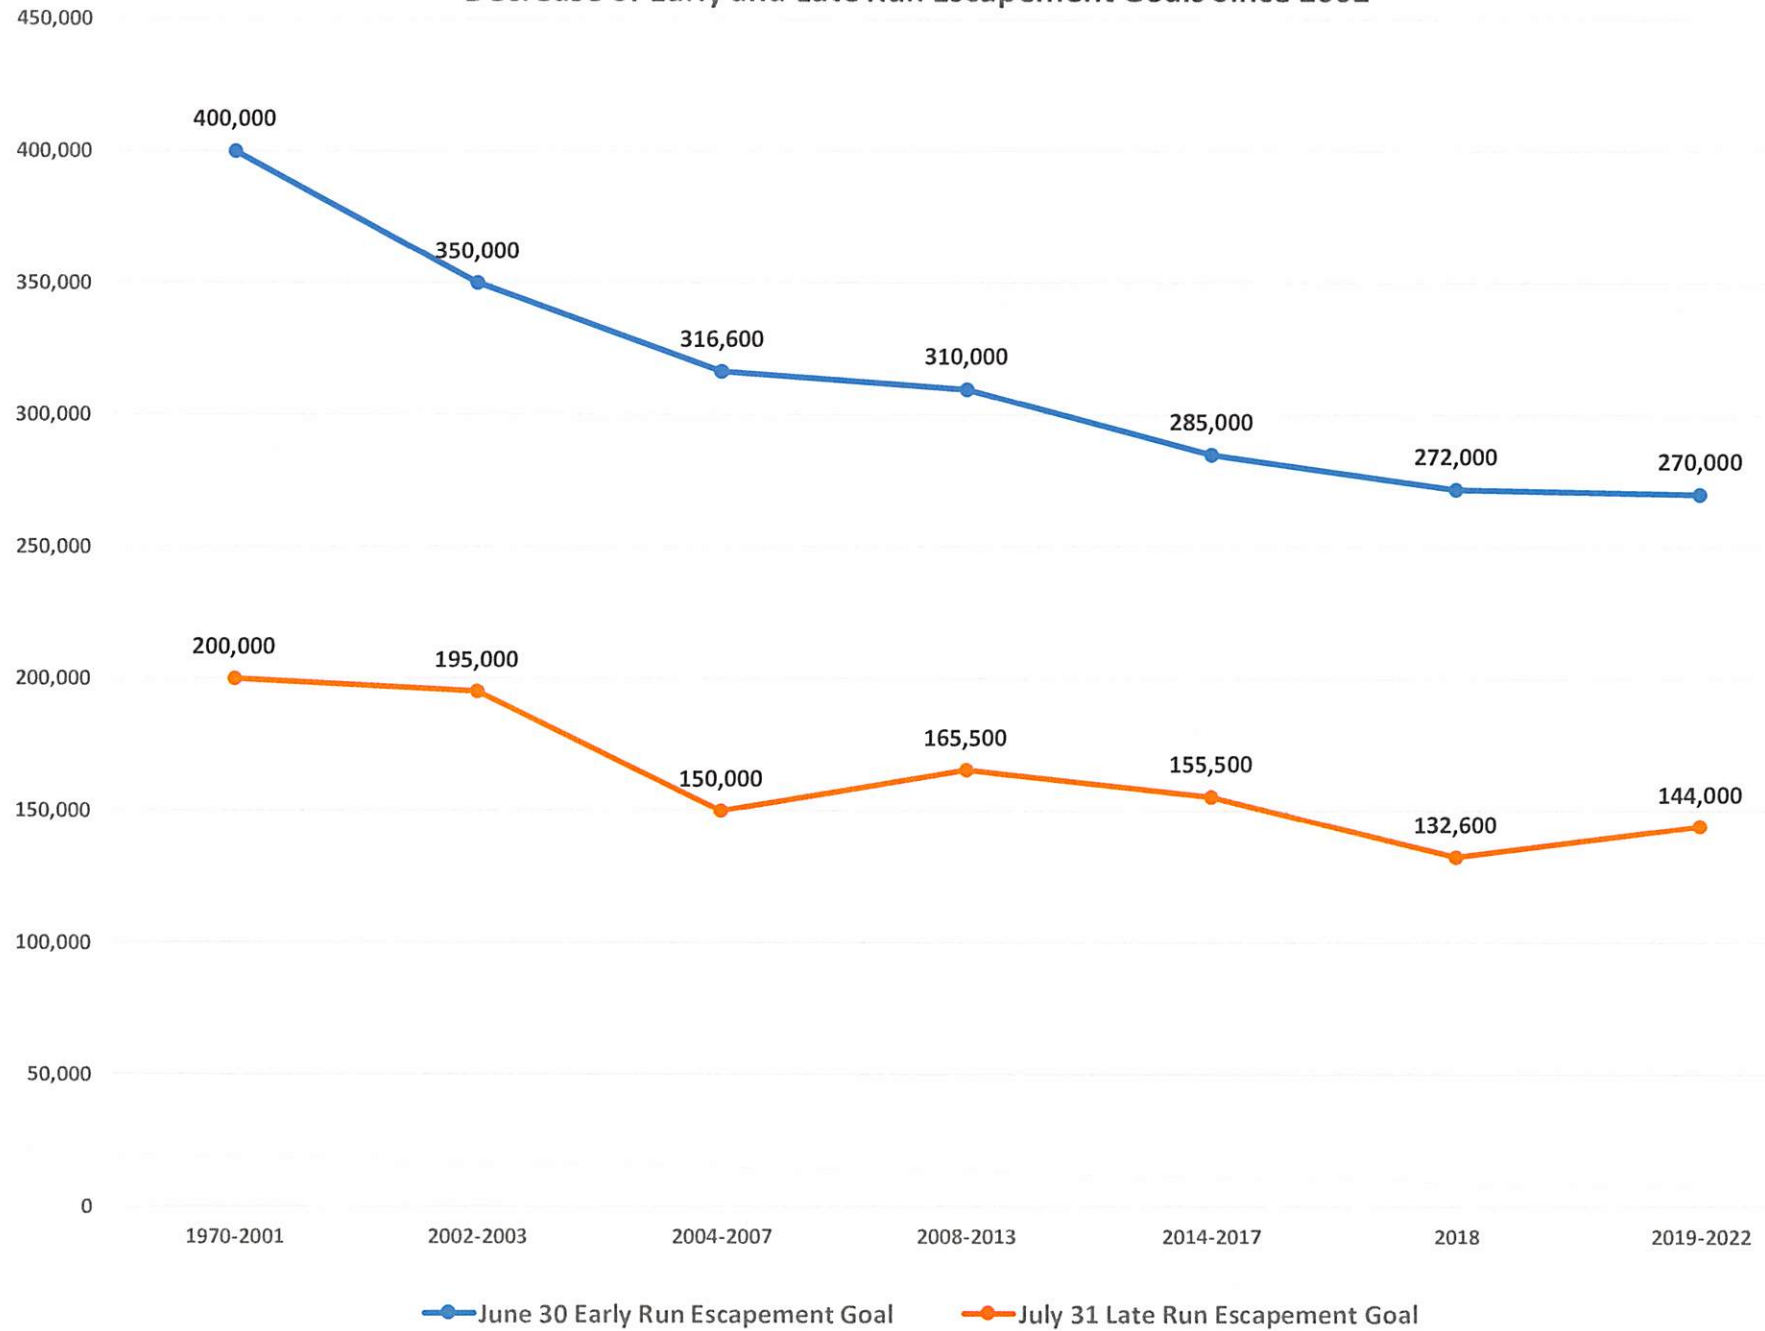

Decrease of Early and Late Run Escapement Goals Since 2002

Source: 1987-2022 Chignik Management Area Salmon AMRs

RC 041