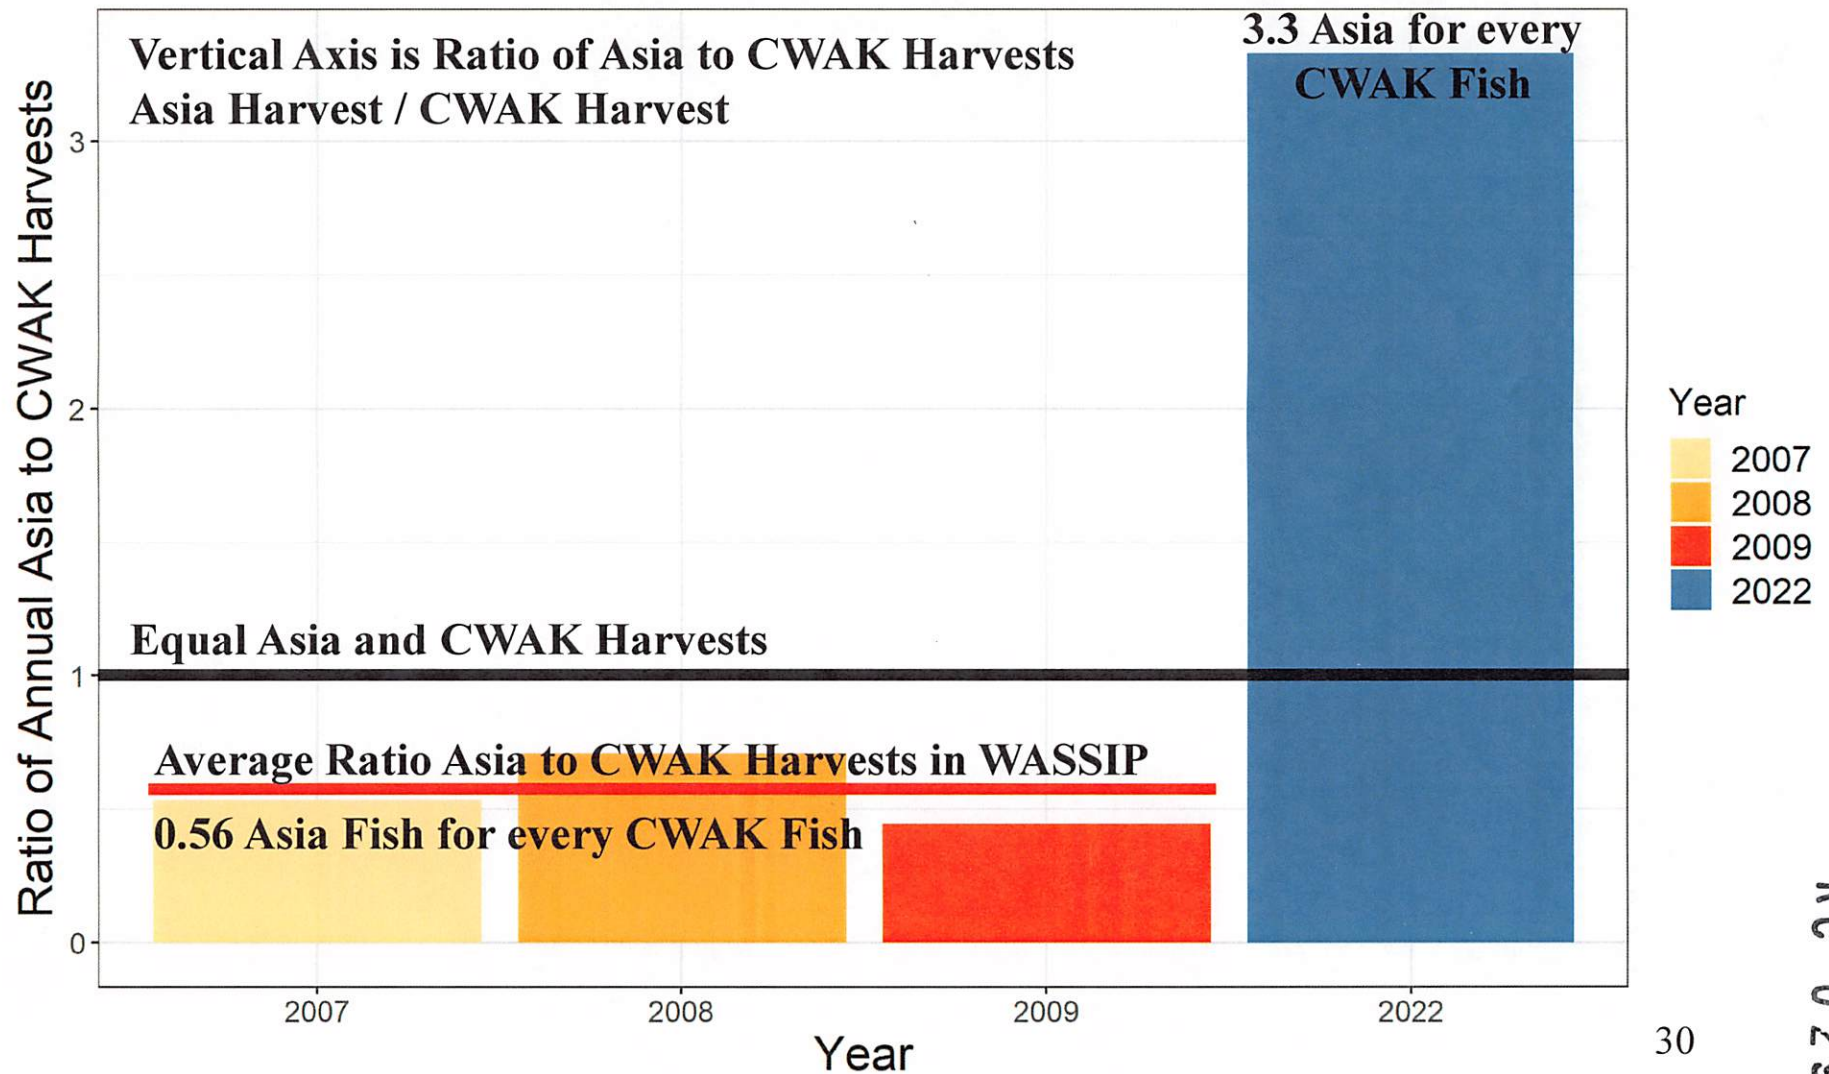

# Key Summary Results

Source ADFG

## Asia and Coastal Western Alaska

Cody Trader ✓

RC 029

Due to the fact the migration occurs on a vast area of the Ocean the SUSI June Fishery doesn't have the capability of achieving high harvest rates on a given stock.

**The SUSI June Fishery is very small in size compared to the North Pacific and Bering Sea**