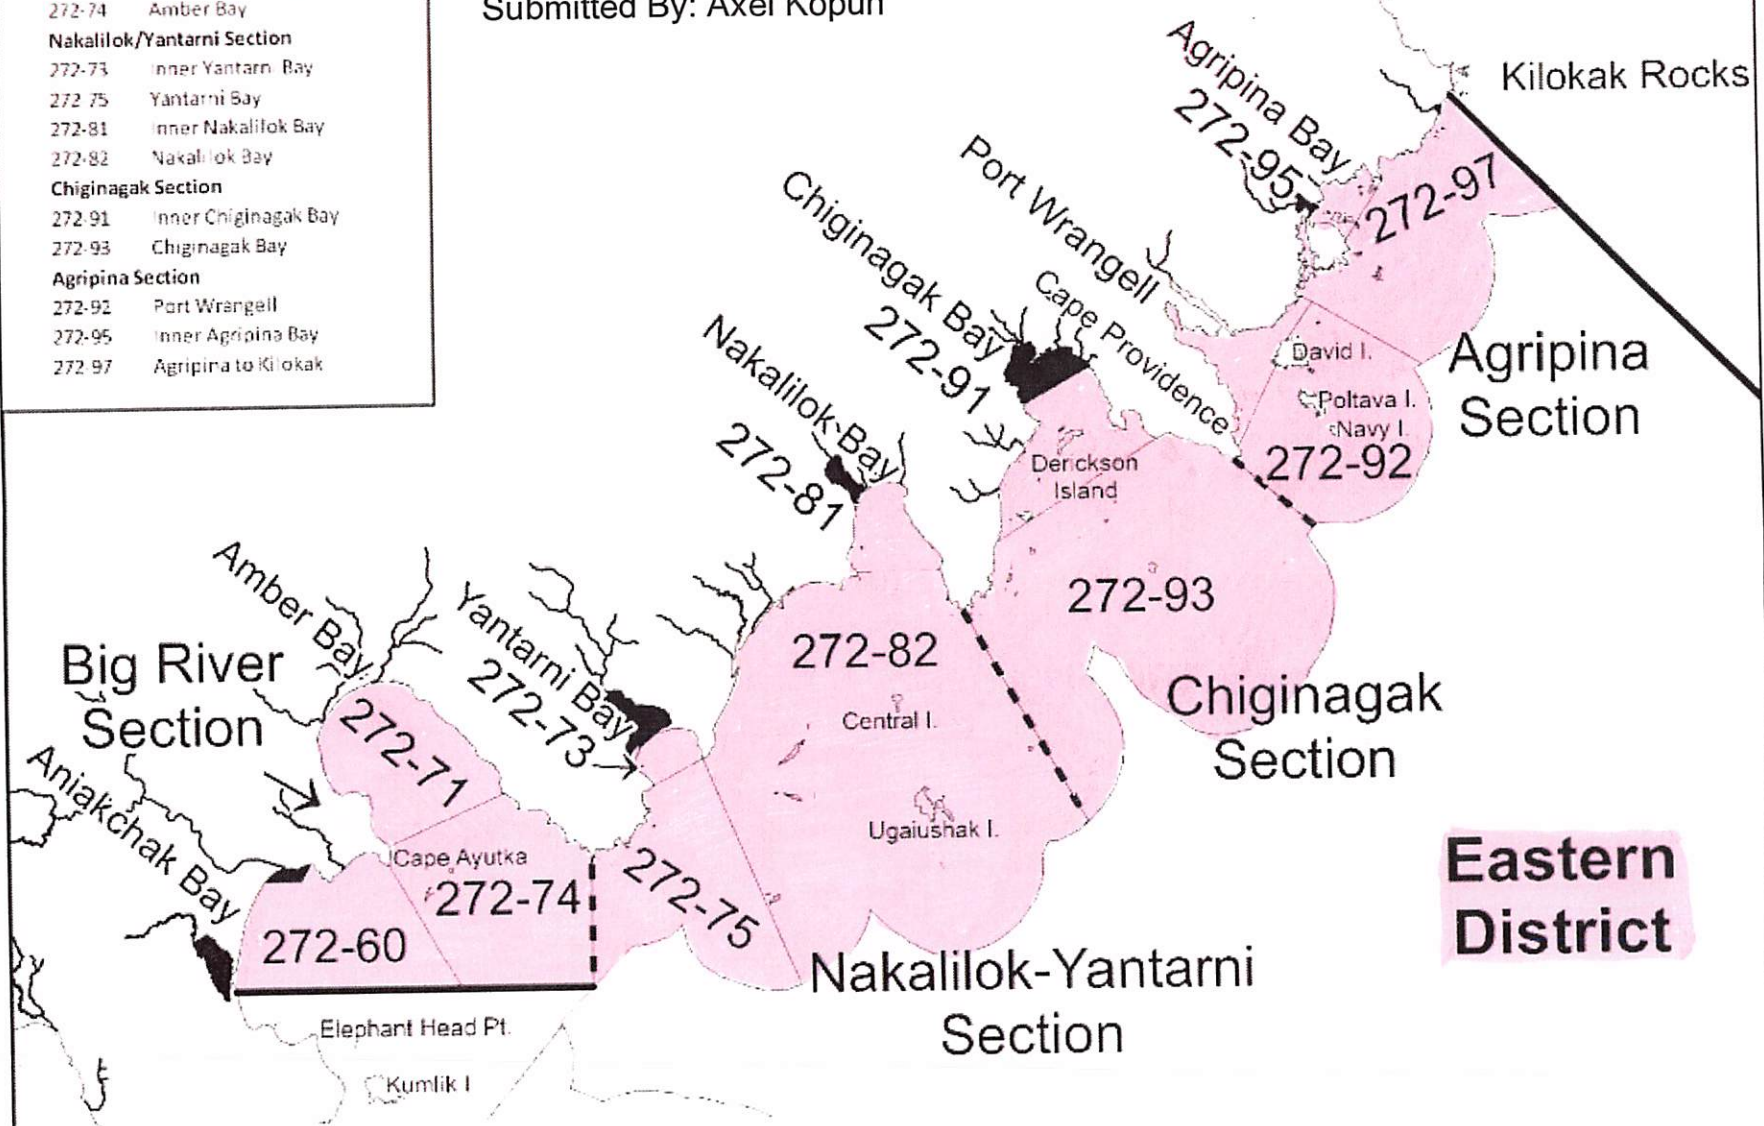

# Map For Proposal 111, pg. 1

Submitted By: Axel Kopun

BERING SEA

ALASKA PENINSULA

- EASTERN DISTRICT**  
**BIG RIVER SECTION**  
272-60 Aniakchak Bay  
272-71 Inner Amber Bay  
272-74 Amber Bay  
**NAKALILOK/YANTARNI SECTION**  
272-73 Inner Yantarni Bay  
272-75 Yantarni Bay  
272-81 Inner Nakalilok Bay  
272-82 Nakalilok Bay  
**CHIGINAGAK SECTION**  
272-81 Inner Chiginagak Bay  
272-93 Chiginagak Bay  
**AGRIPINA SECTION**  
272-92 Port Wrangell  
272-95 Inner Agripina Bay  
272-97 Agripina to Kilokak

#### Big River Section

- 272-60 Anakchak Bay
- 272-71 Inner Amber Bay
- 272-74 Amber Bay

#### Chiginagak Section

- 272-91 Inner Chiginagak Bay
- 272-93 Chiginagak Bay

#### Agripina Section

- 272-92 Port Wrangell
- 272-95 Inner Agripina Bay
- 272-97 Agripina to Kilokak

**Eastern District**