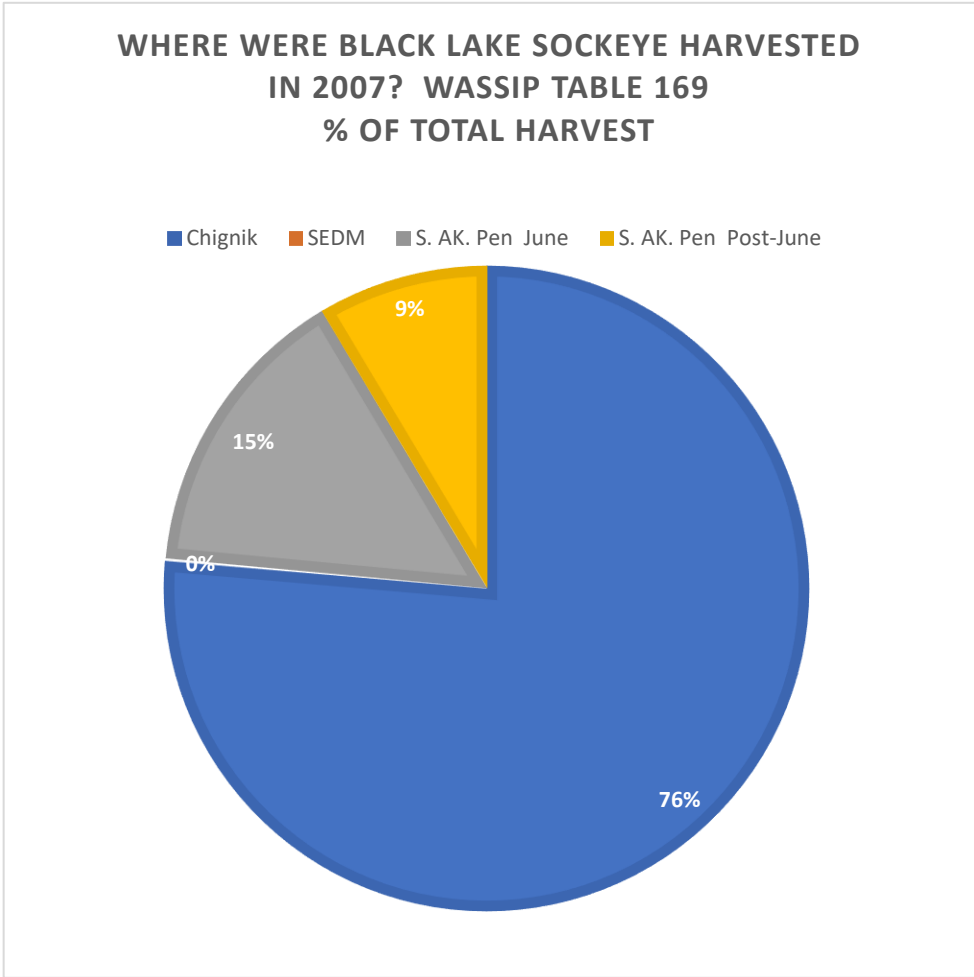

2006		Percentage of Harvest	Harvest Rate %
Chignik	534,498	55%	39.7
SEDM	32,453	3%	2.4
S. AK. Pen June	300,225	31%	22.3
S. AK. Pen Post-June	106,985	11%	8
	974,161	100%	72.4

Submitted by Chuck McCallum

2007		Percentage of Harvest	Harvest Rate %
Chignik	235,028	76%	34.8
SEDM	361	0%	0.1
S. AK. Pen June	46,105	15%	6.8
S. AK. Pen Post-June	26,266	9%	3.9
	307,760	100%	45.6

2008		Percentage of Harvest	Harvest Rate %
Chignik	253,622	77%	35.7
SEDM	10,631	3%	1.5
S. AK. Pen June	53,803	16%	7.6
S. AK. Pen Post-June	9,534	3%	1.3
	327,590	100%	46.1