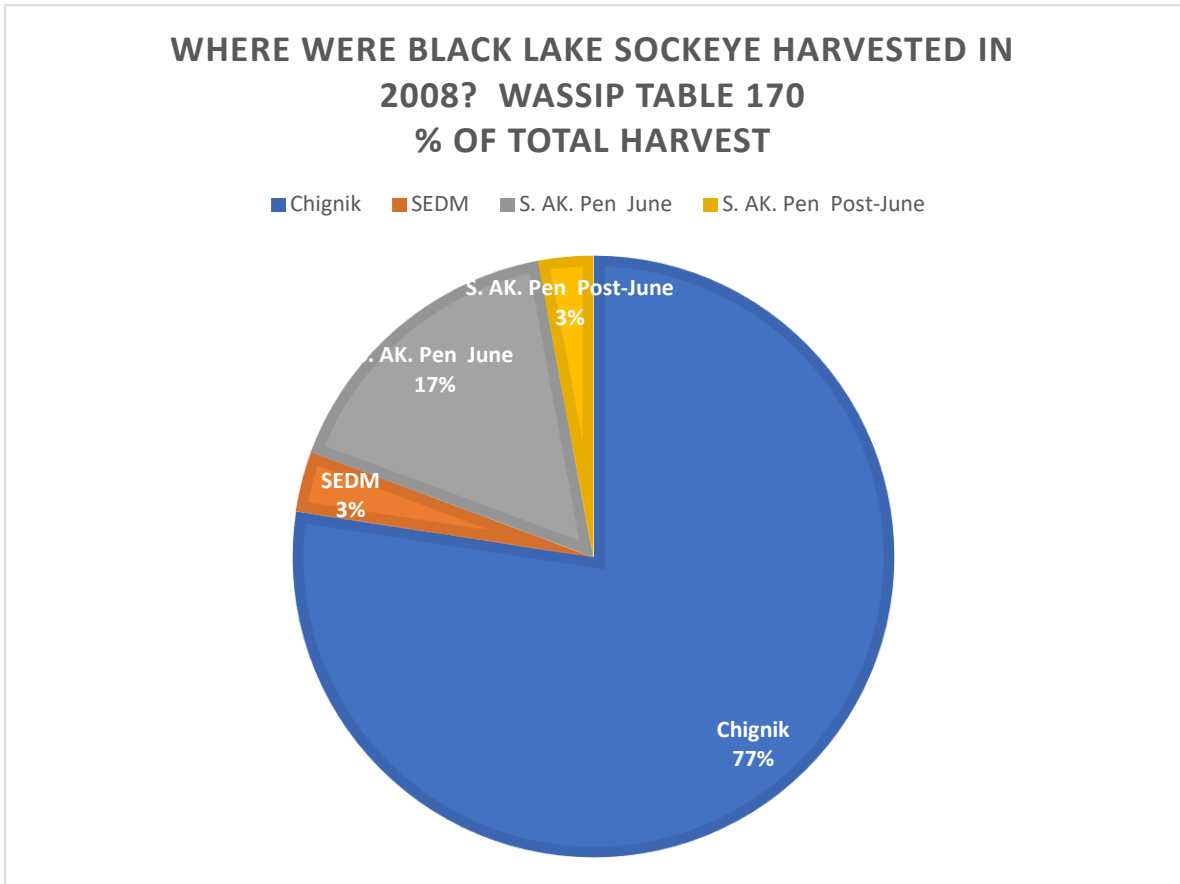

2006		Percentage of Harvest	Harvest Rate %
Chignik	534,498	55%	39.7
SEDM	32,453	3%	2.4
S. AK. Pen June	300,225	31%	22.3
S. AK. Pen Post-June	106,985	11%	8
	974,161	100%	72.4

Submitted by Chuck McCallum

2007		Percentage of Harvest	Harvest Rate %
Chignik	235,028	76%	34.8
SEDM	361	0%	0.1
S. AK. Pen June	46,105	15%	6.8
S. AK. Pen Post-June	26,266	9%	3.9
	307,760	100%	45.6

2008		Percentage of Harvest	Harvest Rate %
Chignik	253,622	77%	35.7
SEDM	10,631	3%	1.5
S. AK. Pen June	53,803	16%	7.6
S. AK. Pen Post-June	9,534	3%	1.3
	327,590	100%	46.1