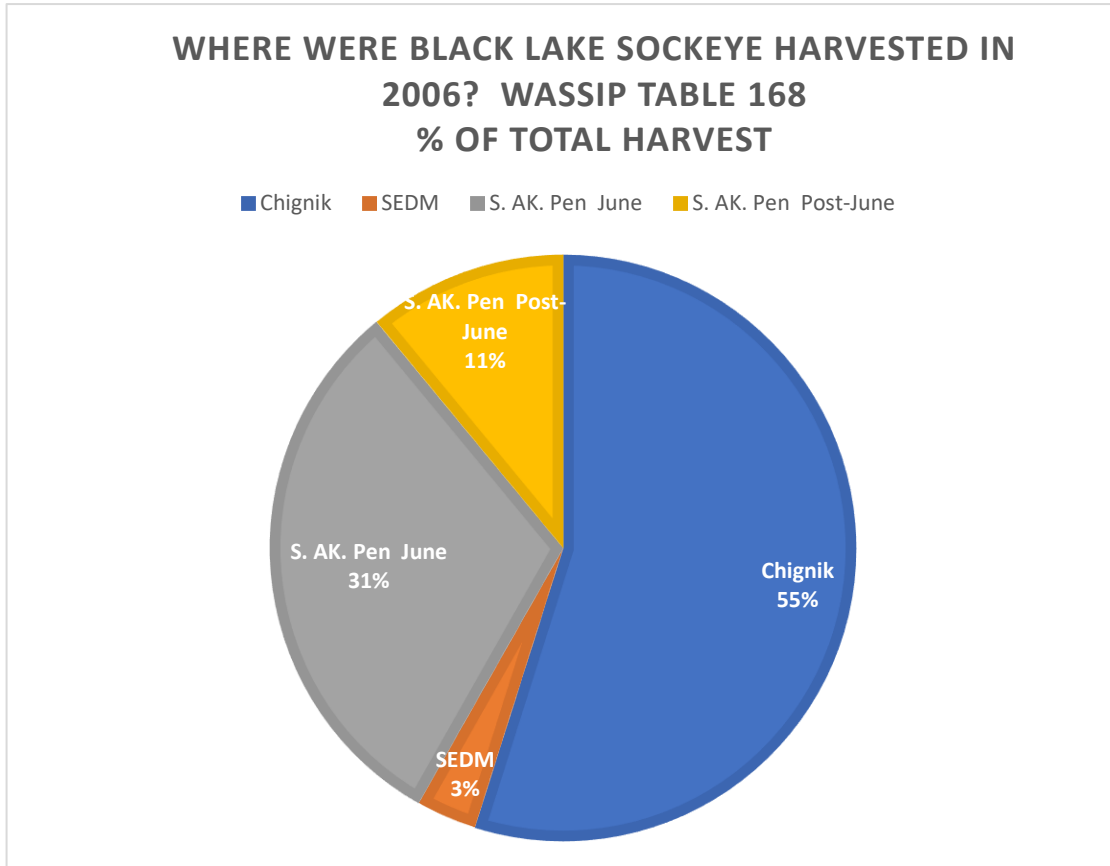

2006		Percentage of Harvest	Harvest Rate %
Chignik	534,498	55%	39.7
SEDM	32,453	3%	2.4
S. AK. Pen June	300,225	31%	22.3
S. AK. Pen Post-June	106,985	11%	8
	974,161	100%	72.4

Submitted by Chuck McCallum

2007		Percentage of Harvest	Harvest Rate %
Chignik	235,028	76%	34.8
SEDM	361	0%	0.1
S. AK. Pen June	46,105	15%	6.8
S. AK. Pen Post-June	26,266	9%	3.9
	307,760	100%	45.6

2008		Percentage of Harvest	Harvest Rate %
Chignik	253,622	77%	35.7
SEDM	10,631	3%	1.5
S. AK. Pen June	53,803	16%	7.6
S. AK. Pen Post-June	9,534	3%	1.3
	327,590	100%	46.1