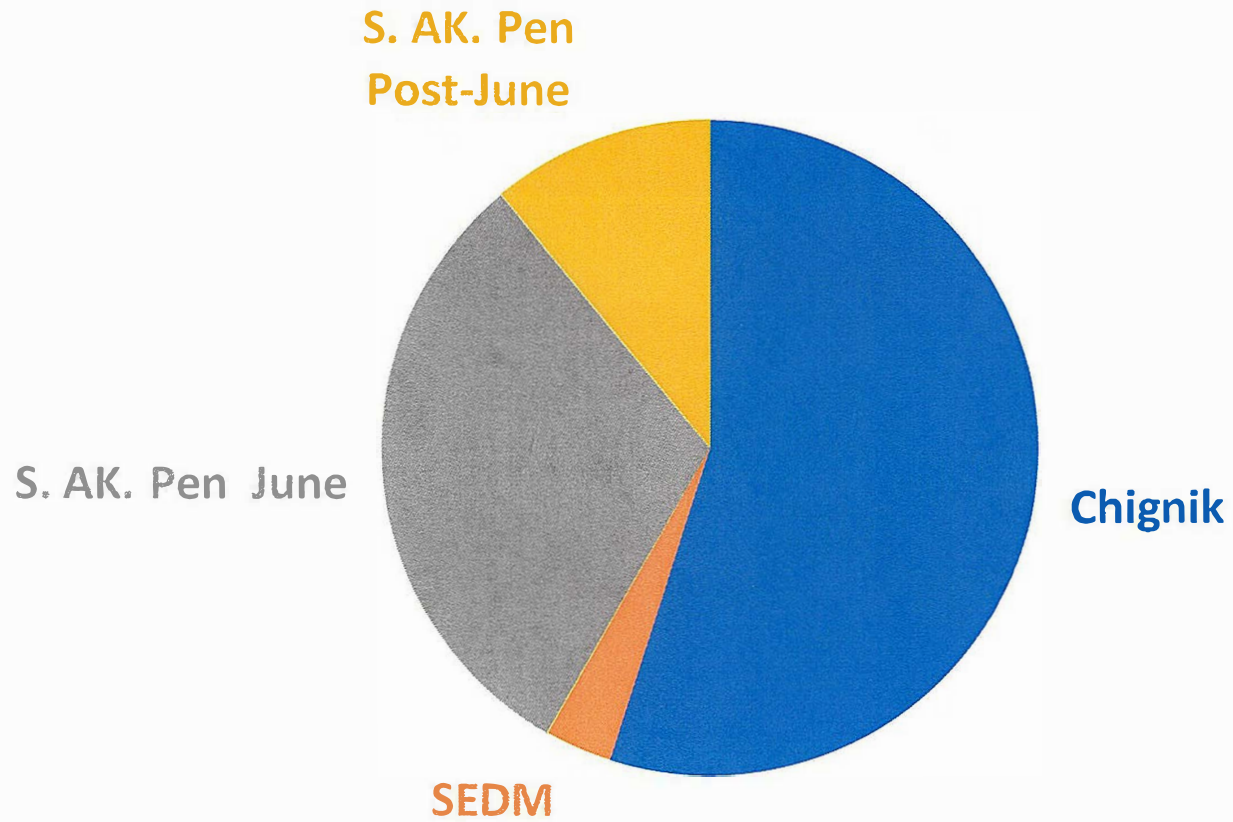

# WASSIP TABLE 168 - WHERE WERE BLACK LAKE SOCKEYE HARVESTED IN 2006