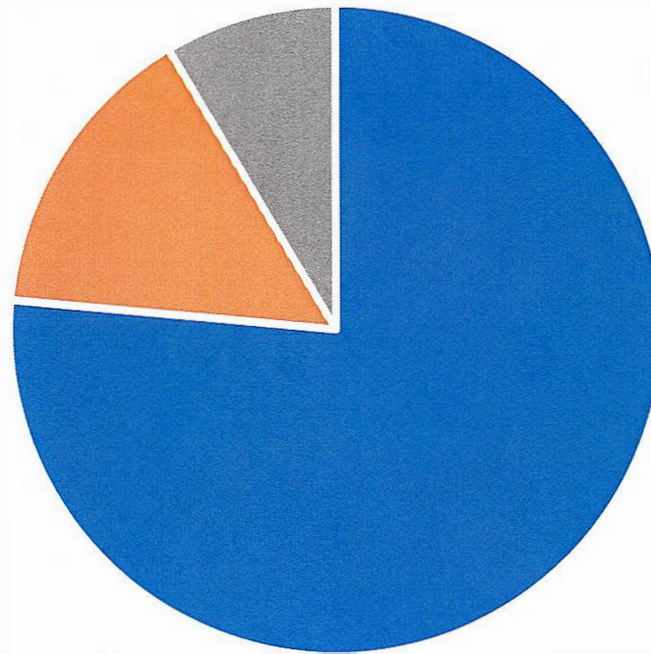

WASSIP TABLE 169 - Where were Black Lake Sockeye Harvested in 2007

■ Chignik   ■ S. AK. Pen June   ■ S. AK. Pen Post-June