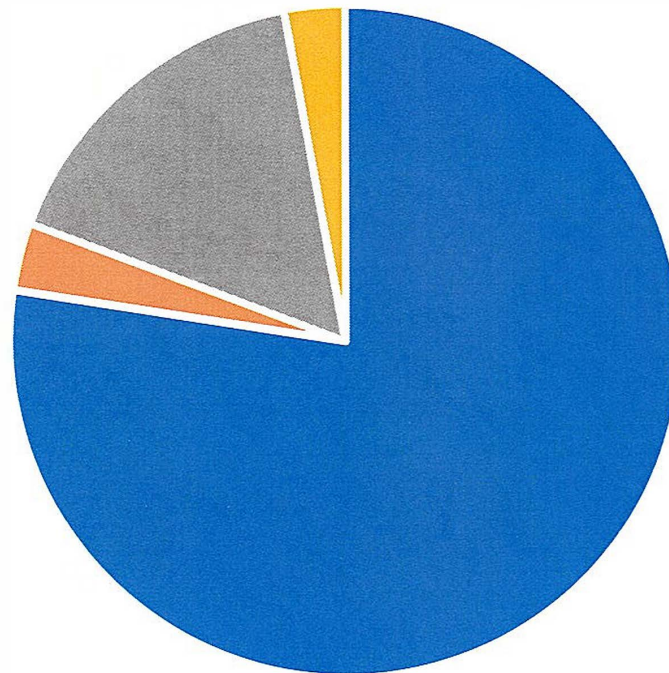

WASSIP Table 170 - Where were Black Lake Sockeye Harvested in 2008

■ Chignik   ■ SEDM   ■ S. AK. Pen June   ■ S. AK. Pen Post-June