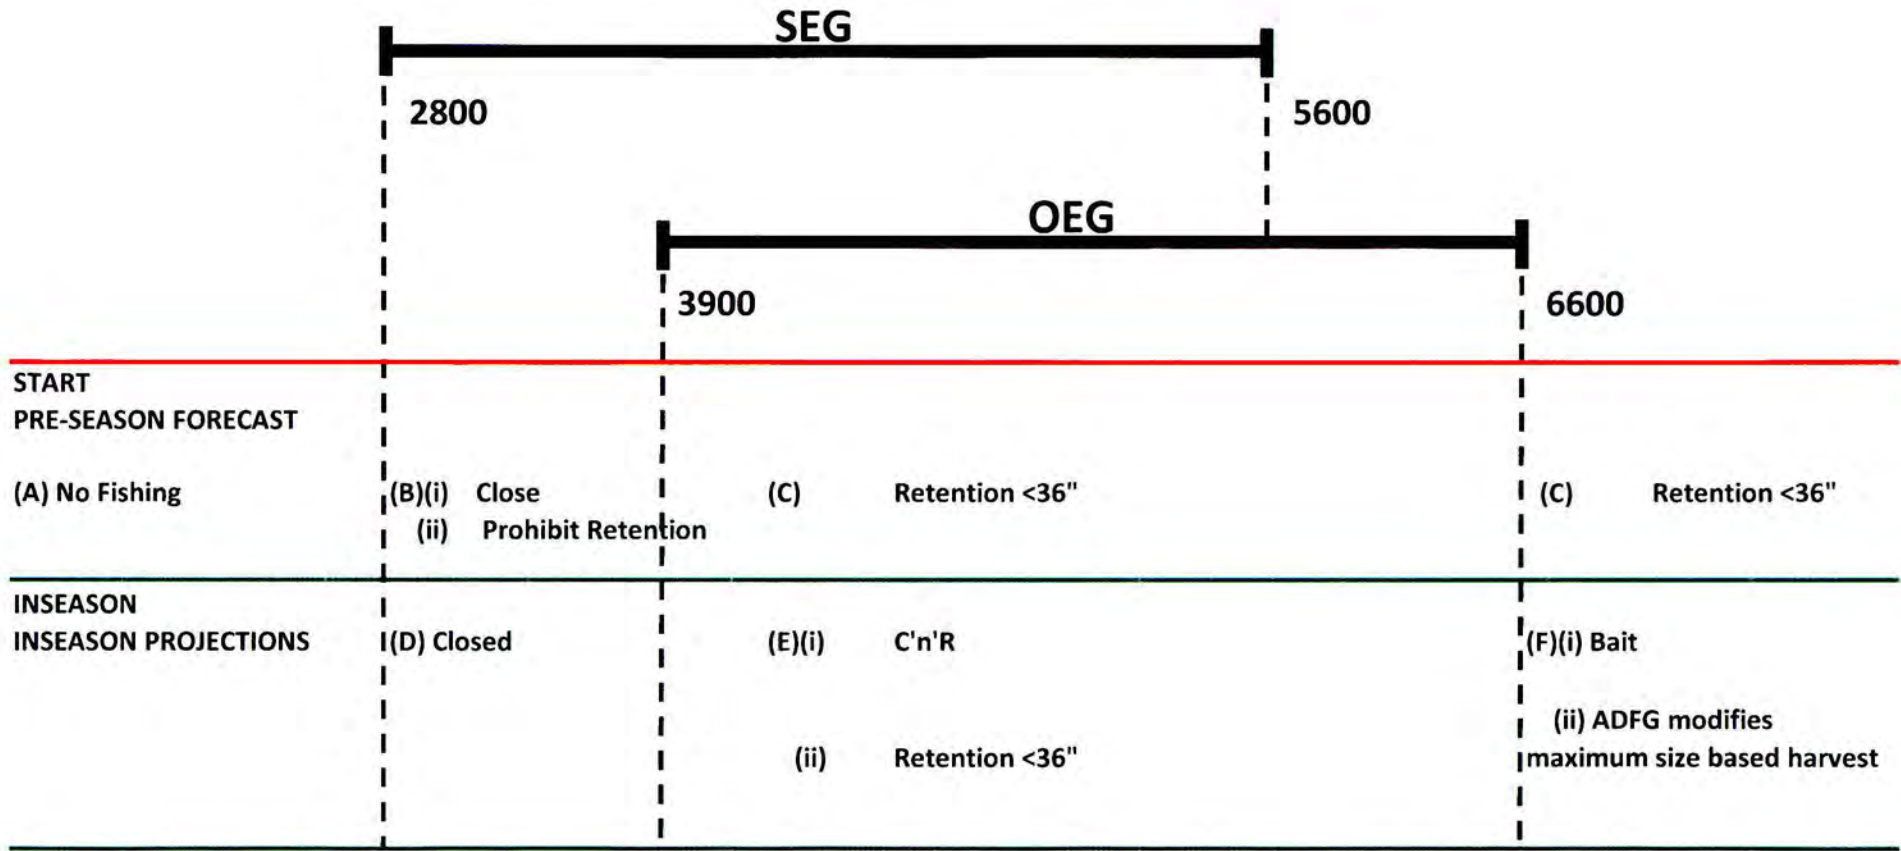

(2) LOWER RIVER (January 1 - June 30)

PASS THRU FISHERY

ADFG

(3) MIDDLE RIVER (January 1 - July 31)

MORE PROTECTED WATERS