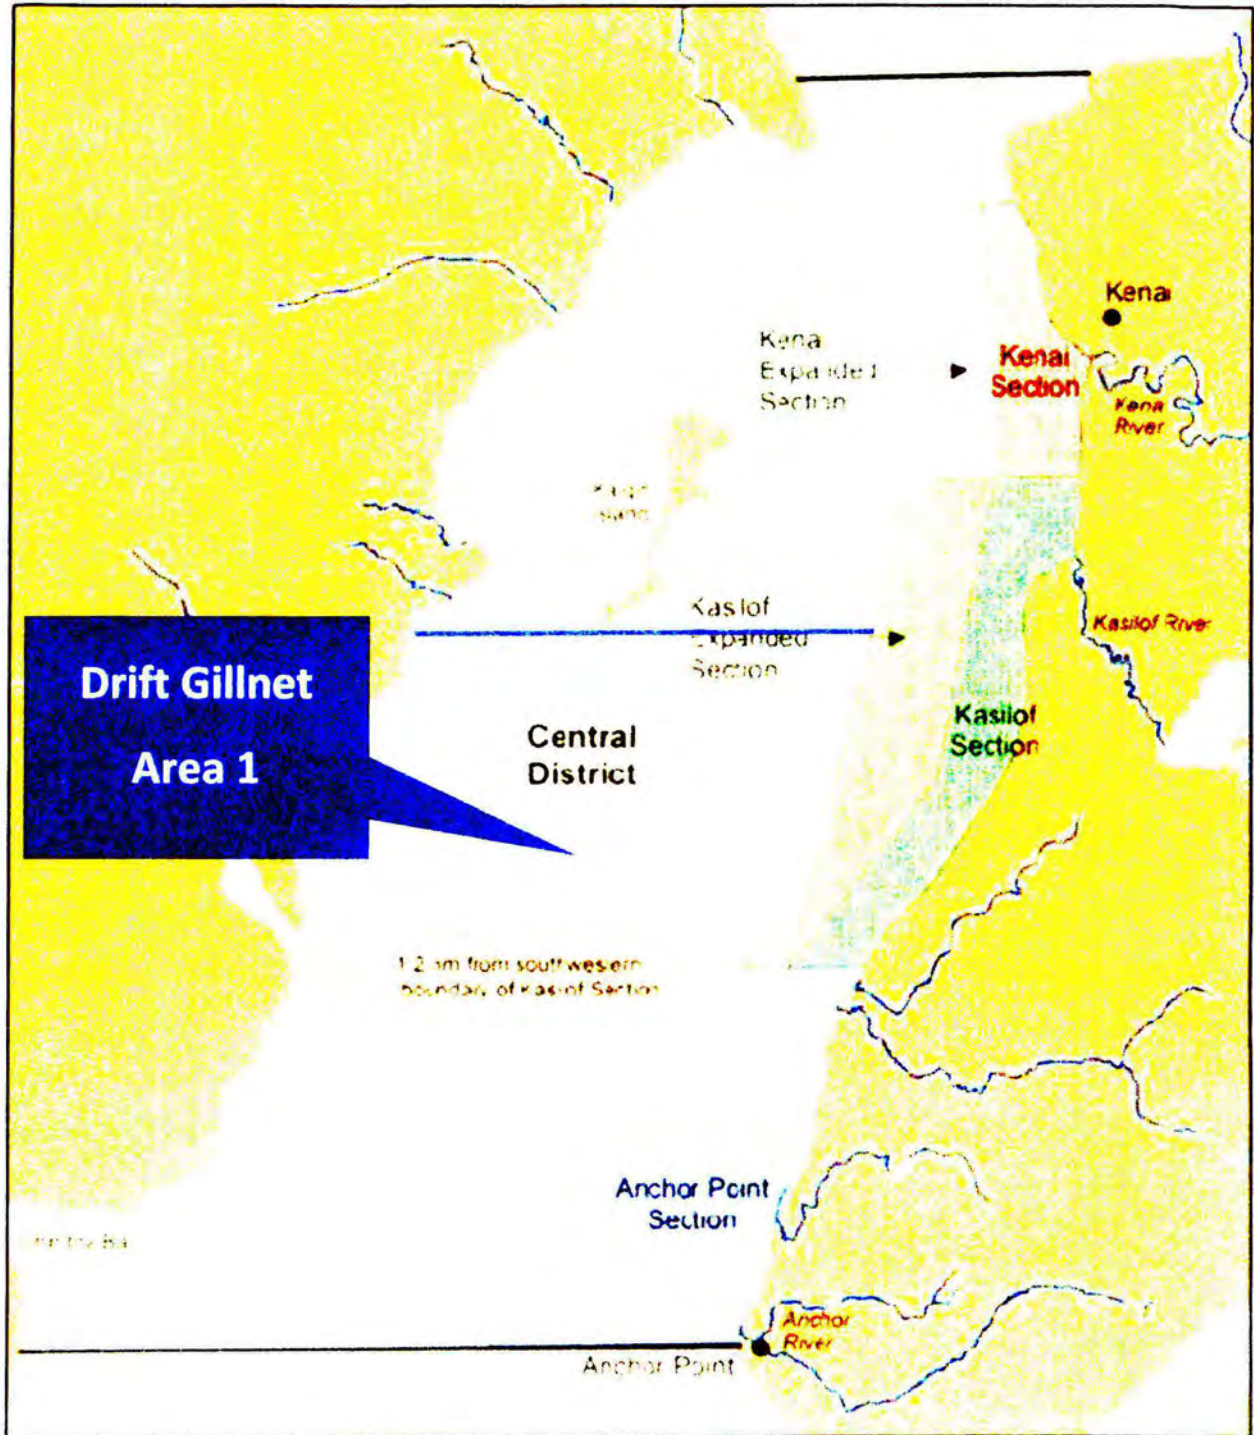

# Drift Gillnet Areas for Proposal 92

Submitted by Andy Cosch  
for Mat Valley AC