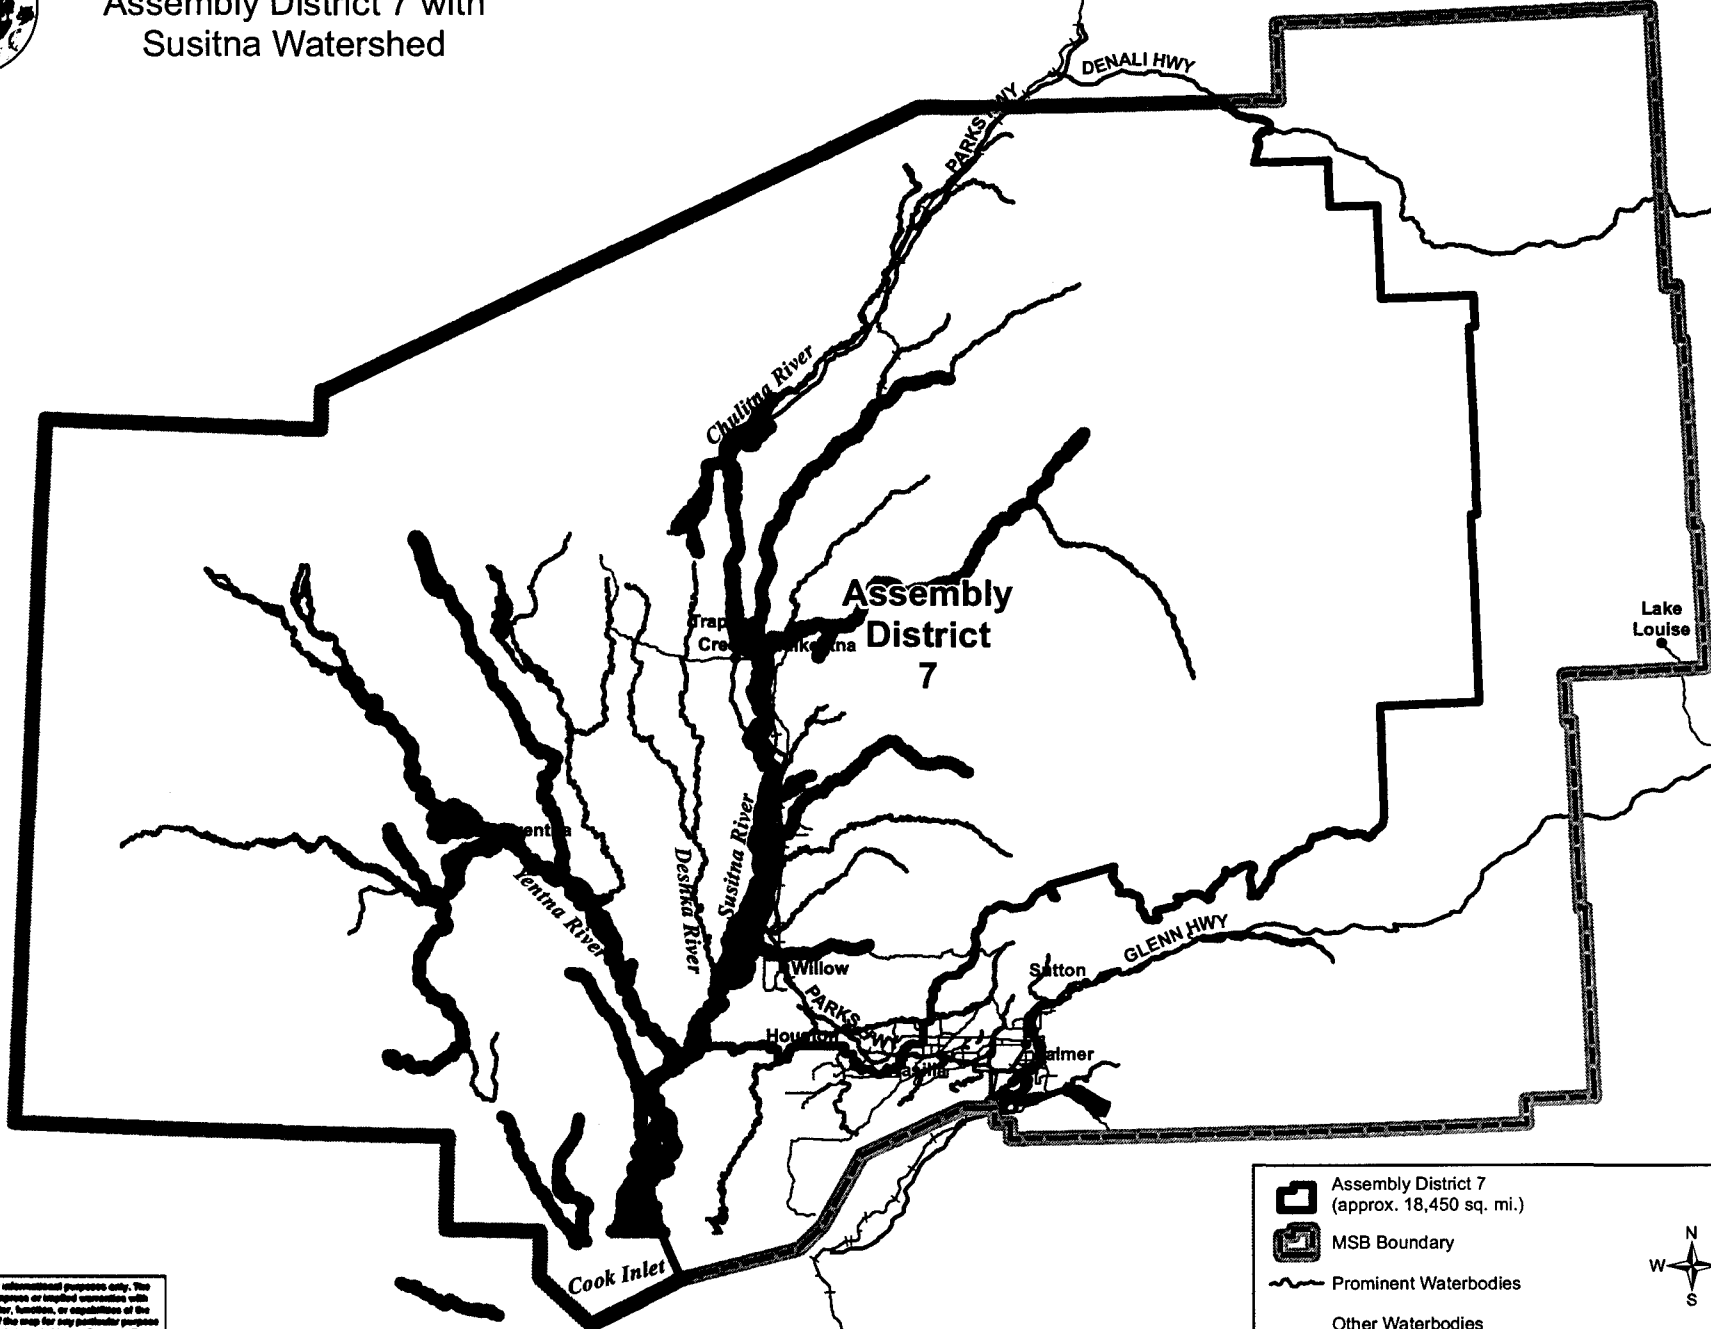

Matanuska-Susitna Borough
Assembly District 7 with
Susitna Watershed

Assembly
District
7

Assembly District 7 (approx. 18,450 sq. mi.)
MSB Boundary
Prominent Waterbodies
Other Waterbodies
Susitna Watershed

0 10 20 Miles

Prepared by: MSB IT/GIS Division 2/6/17

RC 029