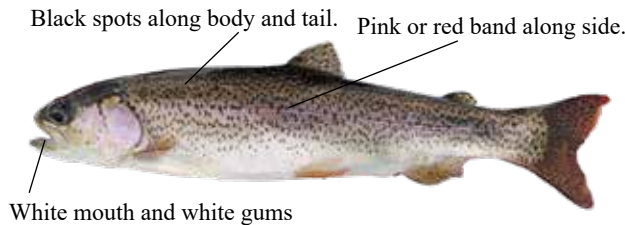

Rainbow Trout