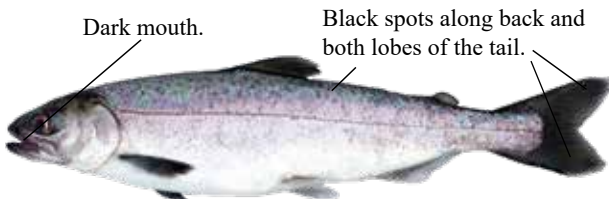

Prince William Sound	RT	LS	AG	AC	LT
Blueberry Lake	★				★
Ruth Lake	★				
Thompson Lake	★		★		

Rainbow Trout

Chinook Salmon (Landlocked Salmon)

Visit the Ship Creek Fisheries Center
at the William Jack Hernandez Sport Fish Hatchery