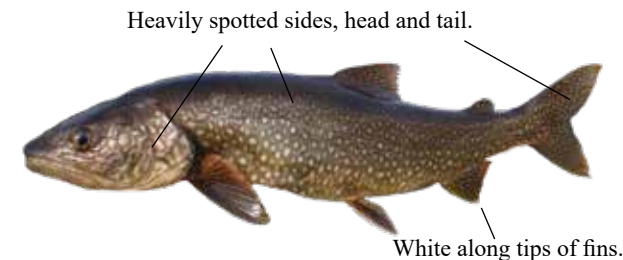

Kenai Peninsula	RT	LS	AG	AC	LT
Arc Lake		★	★		
Aurora Lake	★				
Barbara Lake	★				
Cabin Lake	★				
Carter Lake	★			★	
Centennial Lake	★	★			
Chugach Estates Lake	★				
Douglas Lake	★				
Elephant (Spirit) Lake	★	★		★	
Encelewski Lake	★				
First Lake	★				
Island Lake	★			★	
Johnson Lake	★				
Long Lake	★				
Longmere Lake	★	★			
Loon Lake	★				
Lost Lake					★
Meridian Lake	★				
Rainbow Lake	★				
Roque Lake	★				
Scout Lake	★		★		
Sport Lake	★	★			
Thetis Lake	★				
Tirmore Lake	★		★		
Troop Lake	★			★	
Upper Summit Lake	★			★	★
Vagt Lake	★			★	

Coho Salmon (Landlocked Salmon)

Susitna River drainage	RT	LS	AG	AC
Benka Lake	★			★
Christiansen Lake	★	★		
Crystal Lake ★	★			
Gate Lake	★			
Kashwitna Lake	★			
Mile 180 Lake (Broad Pass)	★			
North Friend (Montana) Lake	★			
Peggy Lake	★			
South Friend Lake	★			
Tigger Lake	★			
West Sunshine Lake	★			
Willow Lake	★	★		
X Lake ◆	★			
Y Lake	★			

Prince William Sound	RT	LS	AG	AC	LT
Blueberry Lake	★				★
Ruth Lake	★				
Thompson Lake	★		★		

Rainbow Trout

Chinook Salmon (Landlocked Salmon)

Visit the Ship Creek Fisheries Center
at the William Jack Hernandez Sport Fish Hatchery

Hours: 8 a.m. to 4 p.m.
Open daily April - October
Open Monday - Friday November - March

Arctic Char

Lake Trout

Arctic Grayling