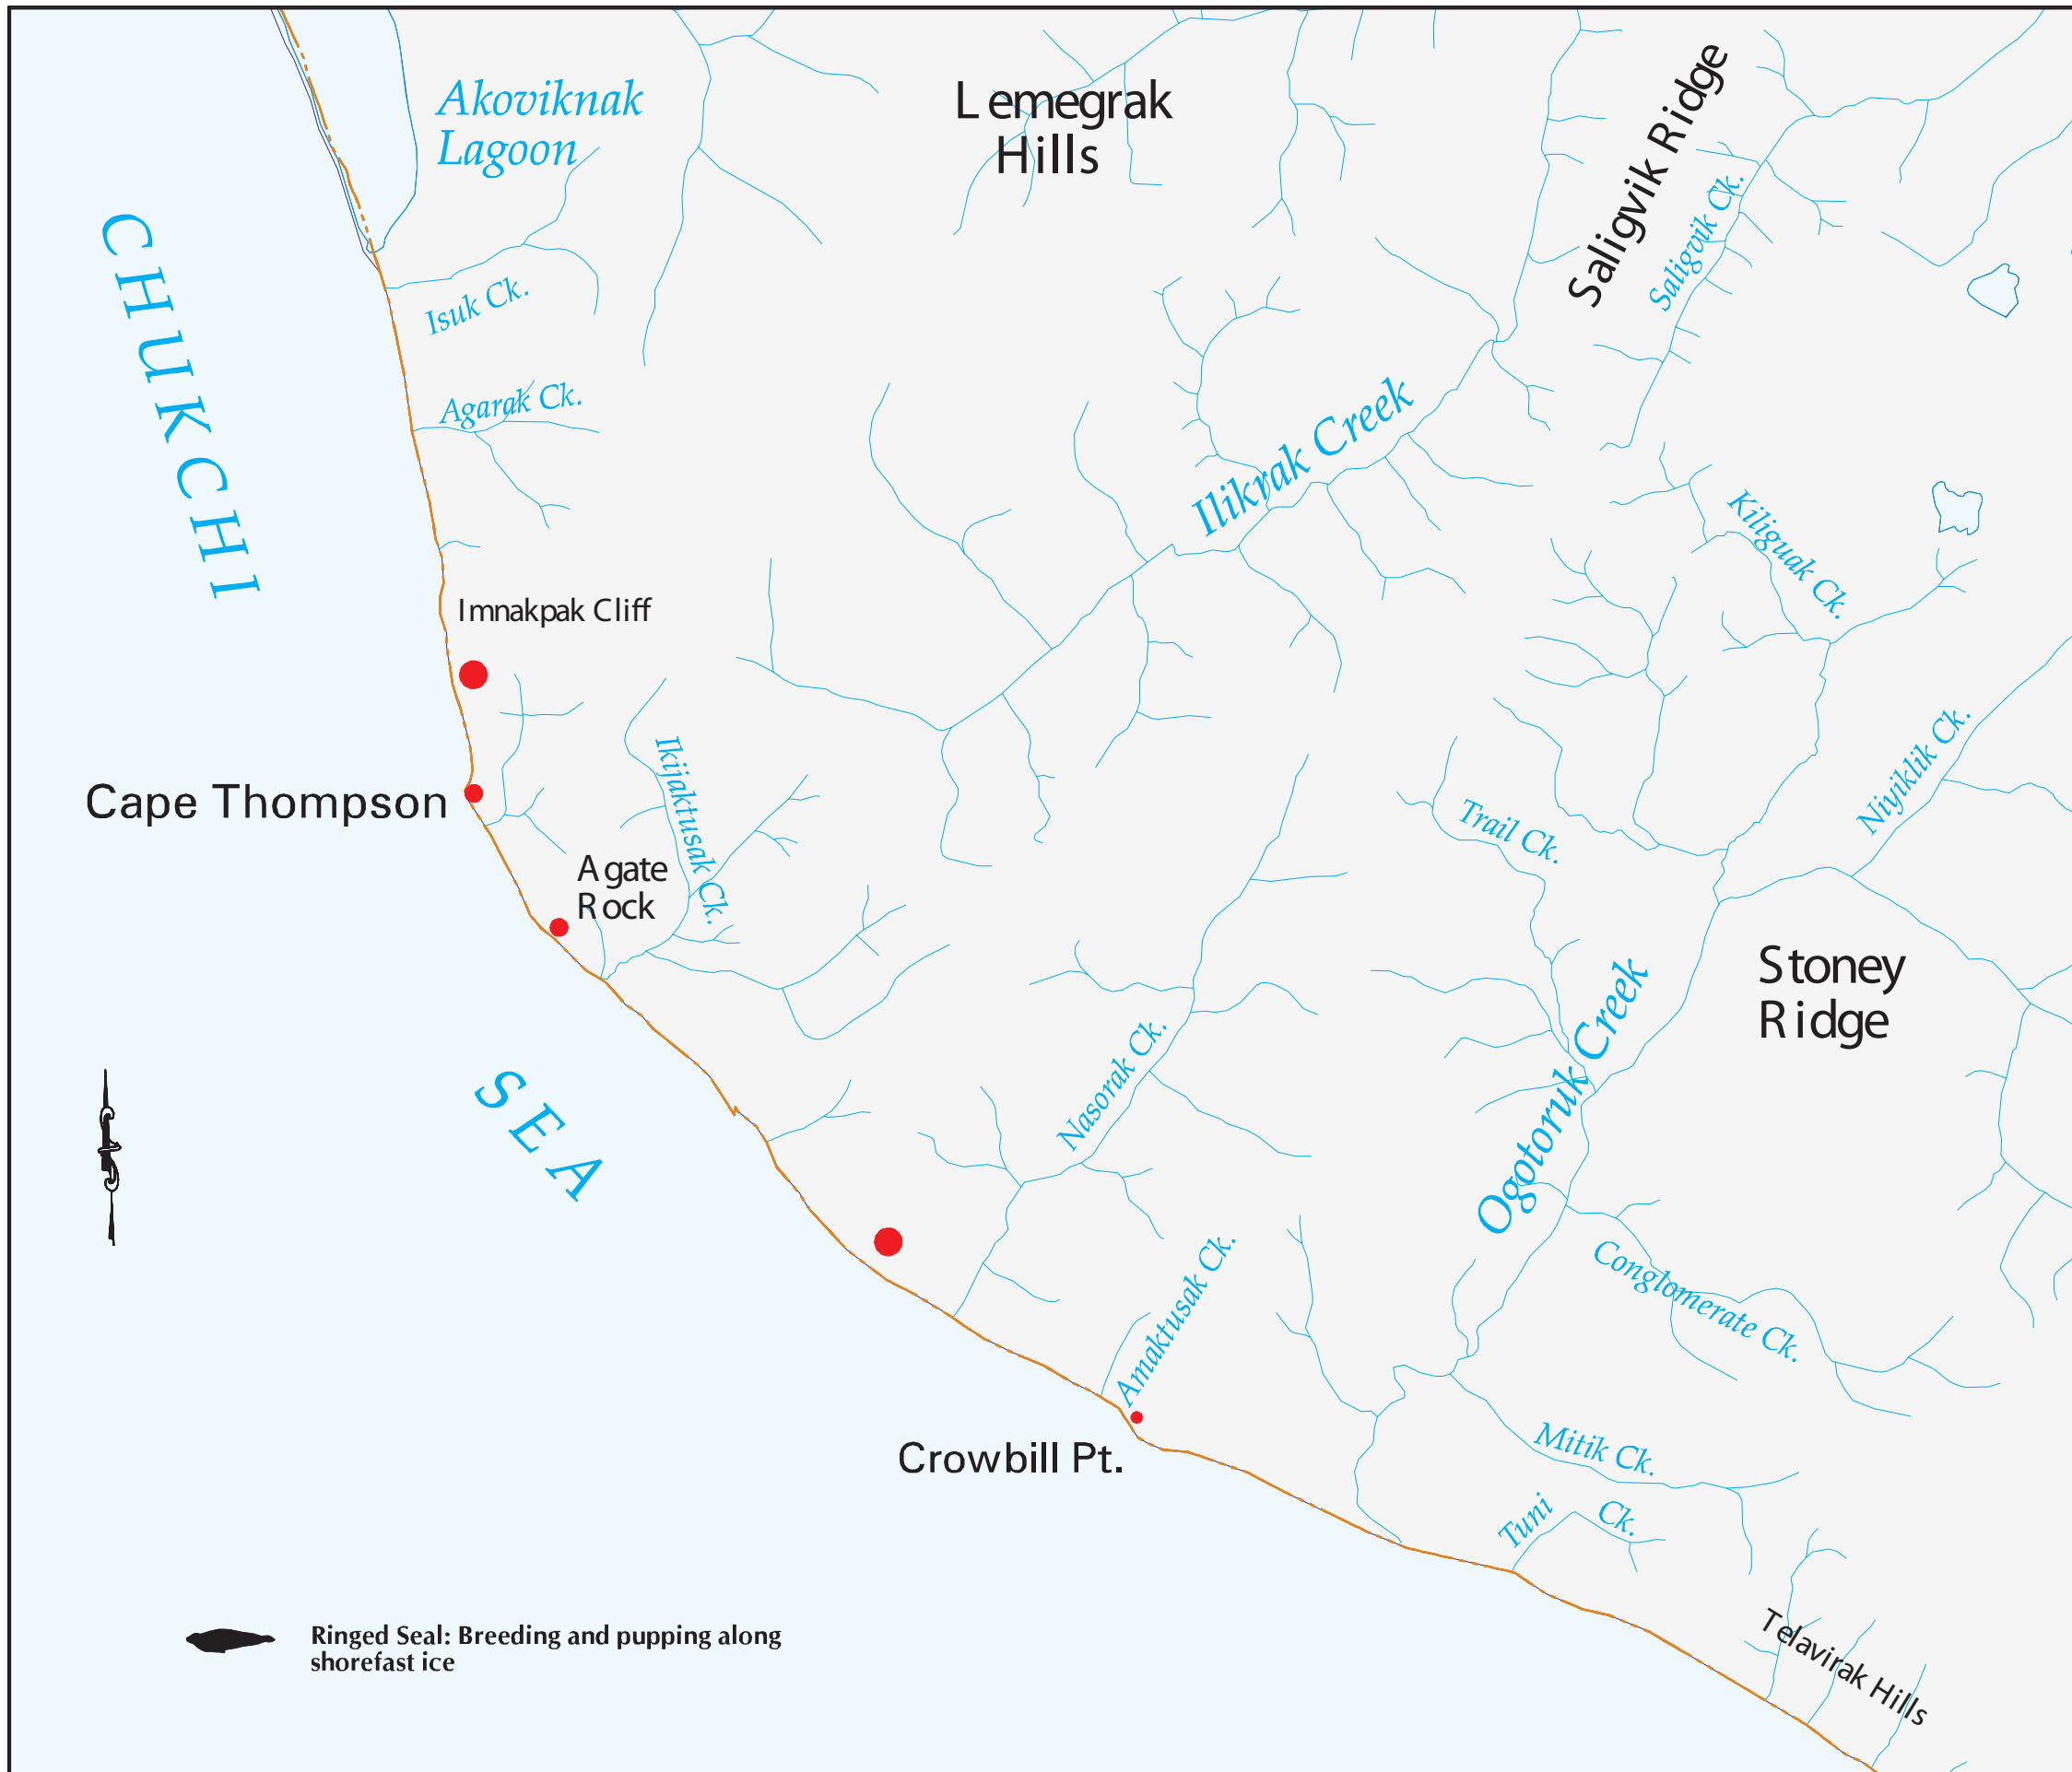

# MESA7 CAPE THOMPSON

## LEGEND

- Seabird Colonies
- Less Than or Equal To 10,000 Birds
  - 10,001 - 100,000 Birds
  - Greater Than 100,000 Birds
-  Alaska Maritime National Wildlife Refuge

SOURCES: ADF&G 1986a; USFWS 1996.

Scale 1:63,360

State of Alaska  
Department of Fish and Game  
Habitat and Restoration Division  
June, 1997

Ringed Seal: Breeding and pupping along shorefast ice