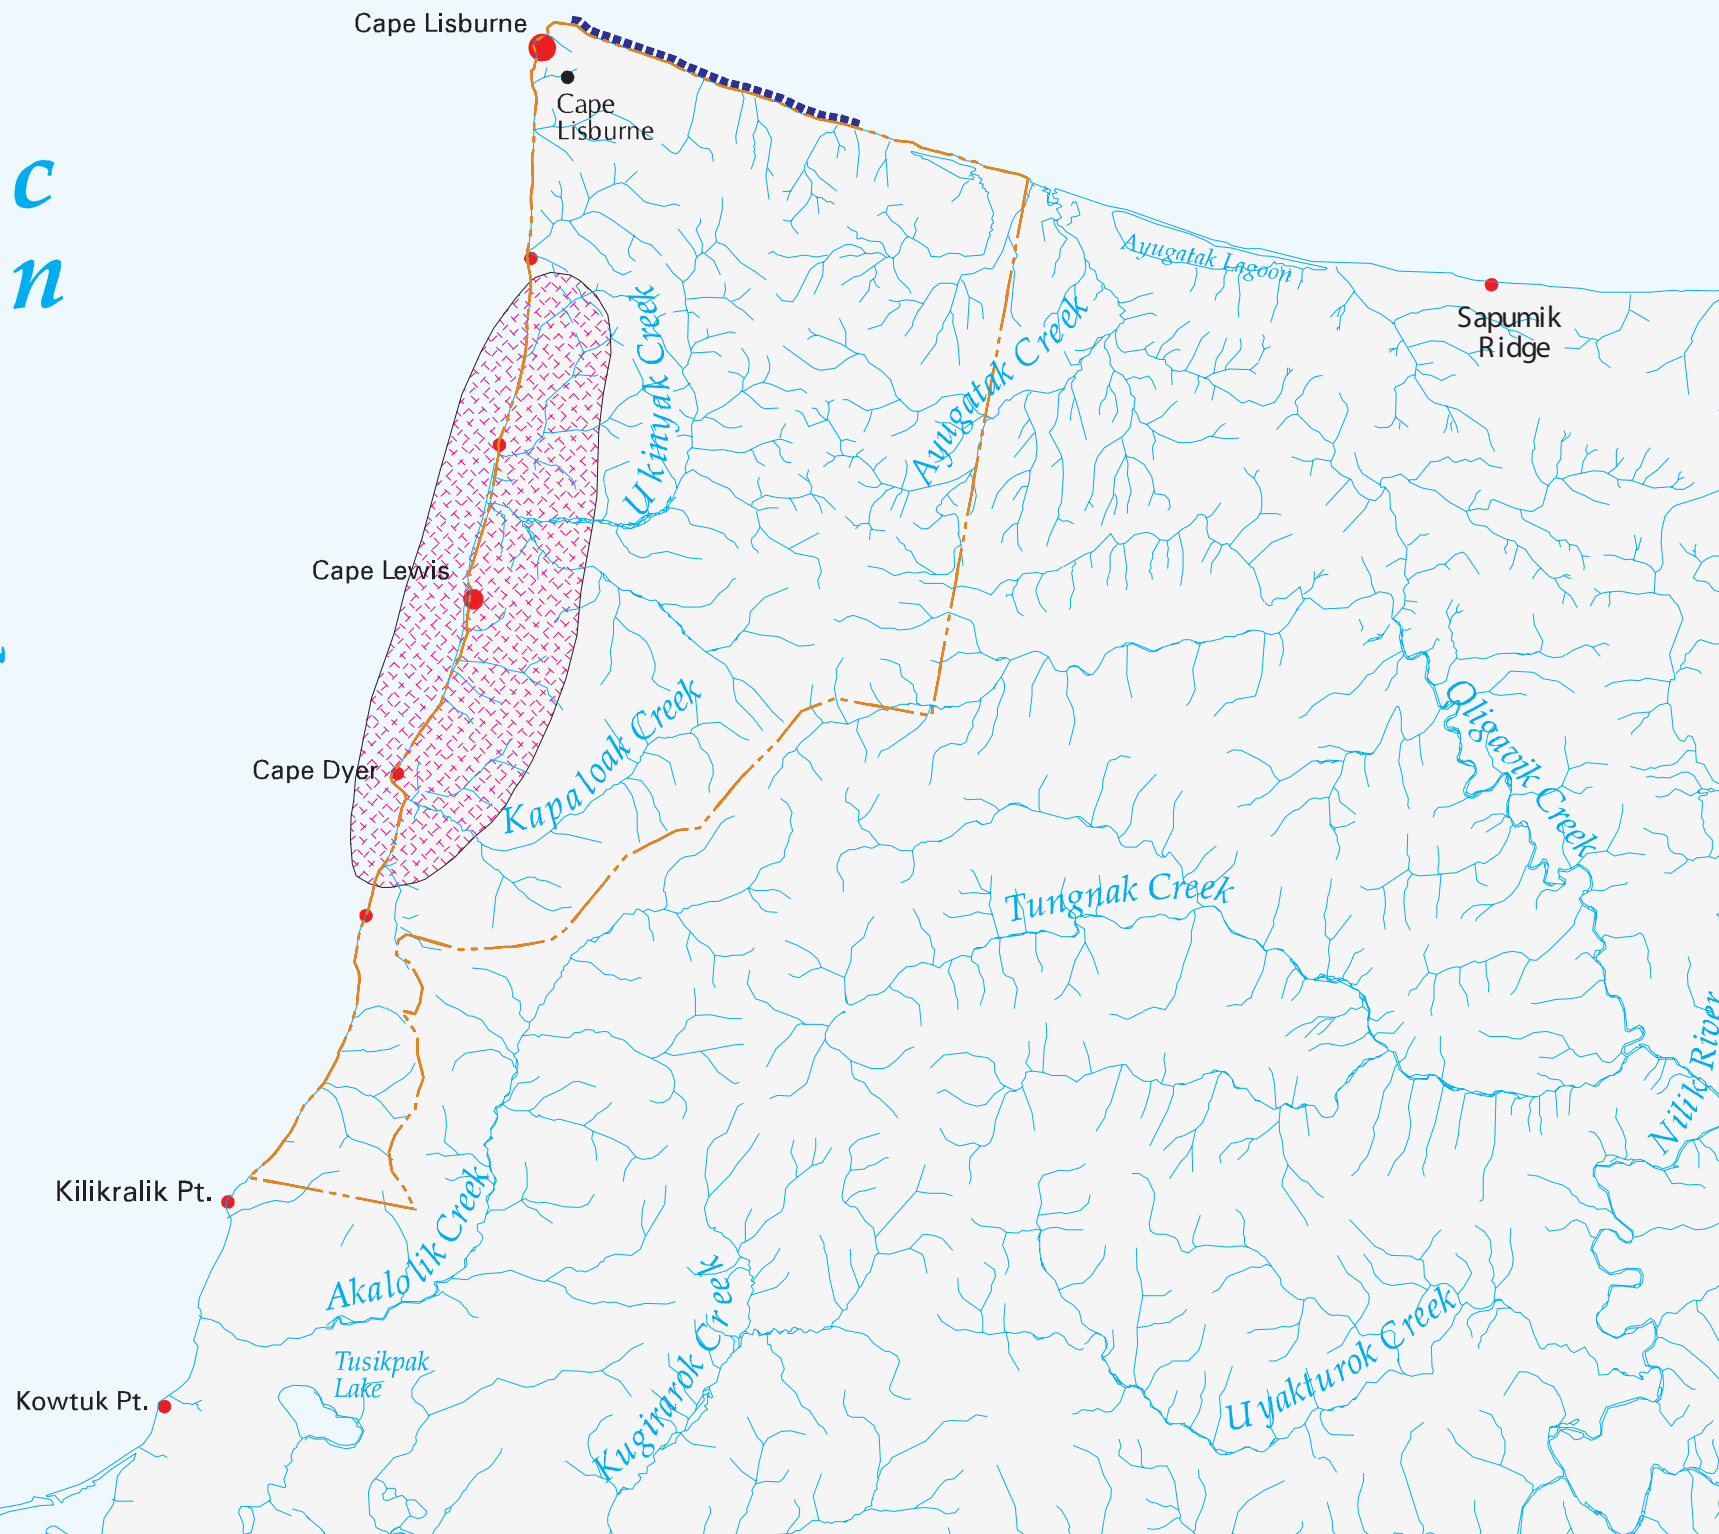

Arctic Ocean

Chukchi Sea

 Ringed Seal: Breeding and pupping along shorefast ice

# MESA6 CAPE LISBURNE CAPE LEWIS

## LEGEND

 Polar Bear Confirmed Coastal Denning Areas

 Walrus Haulout Concentrations

### Seabird Colonies

-  Less Than or Equal To 10,000 Birds
-  10,001 - 100,000 Birds
-  Greater Than 100,000 Birds

 Alaska Maritime National Wildlife Refuge Boundary

SOURCES: ADF&G 1986a; USFWS 1996.

State of Alaska  
Department of Fish and Game  
Habitat and Restoration Division  
June, 1997