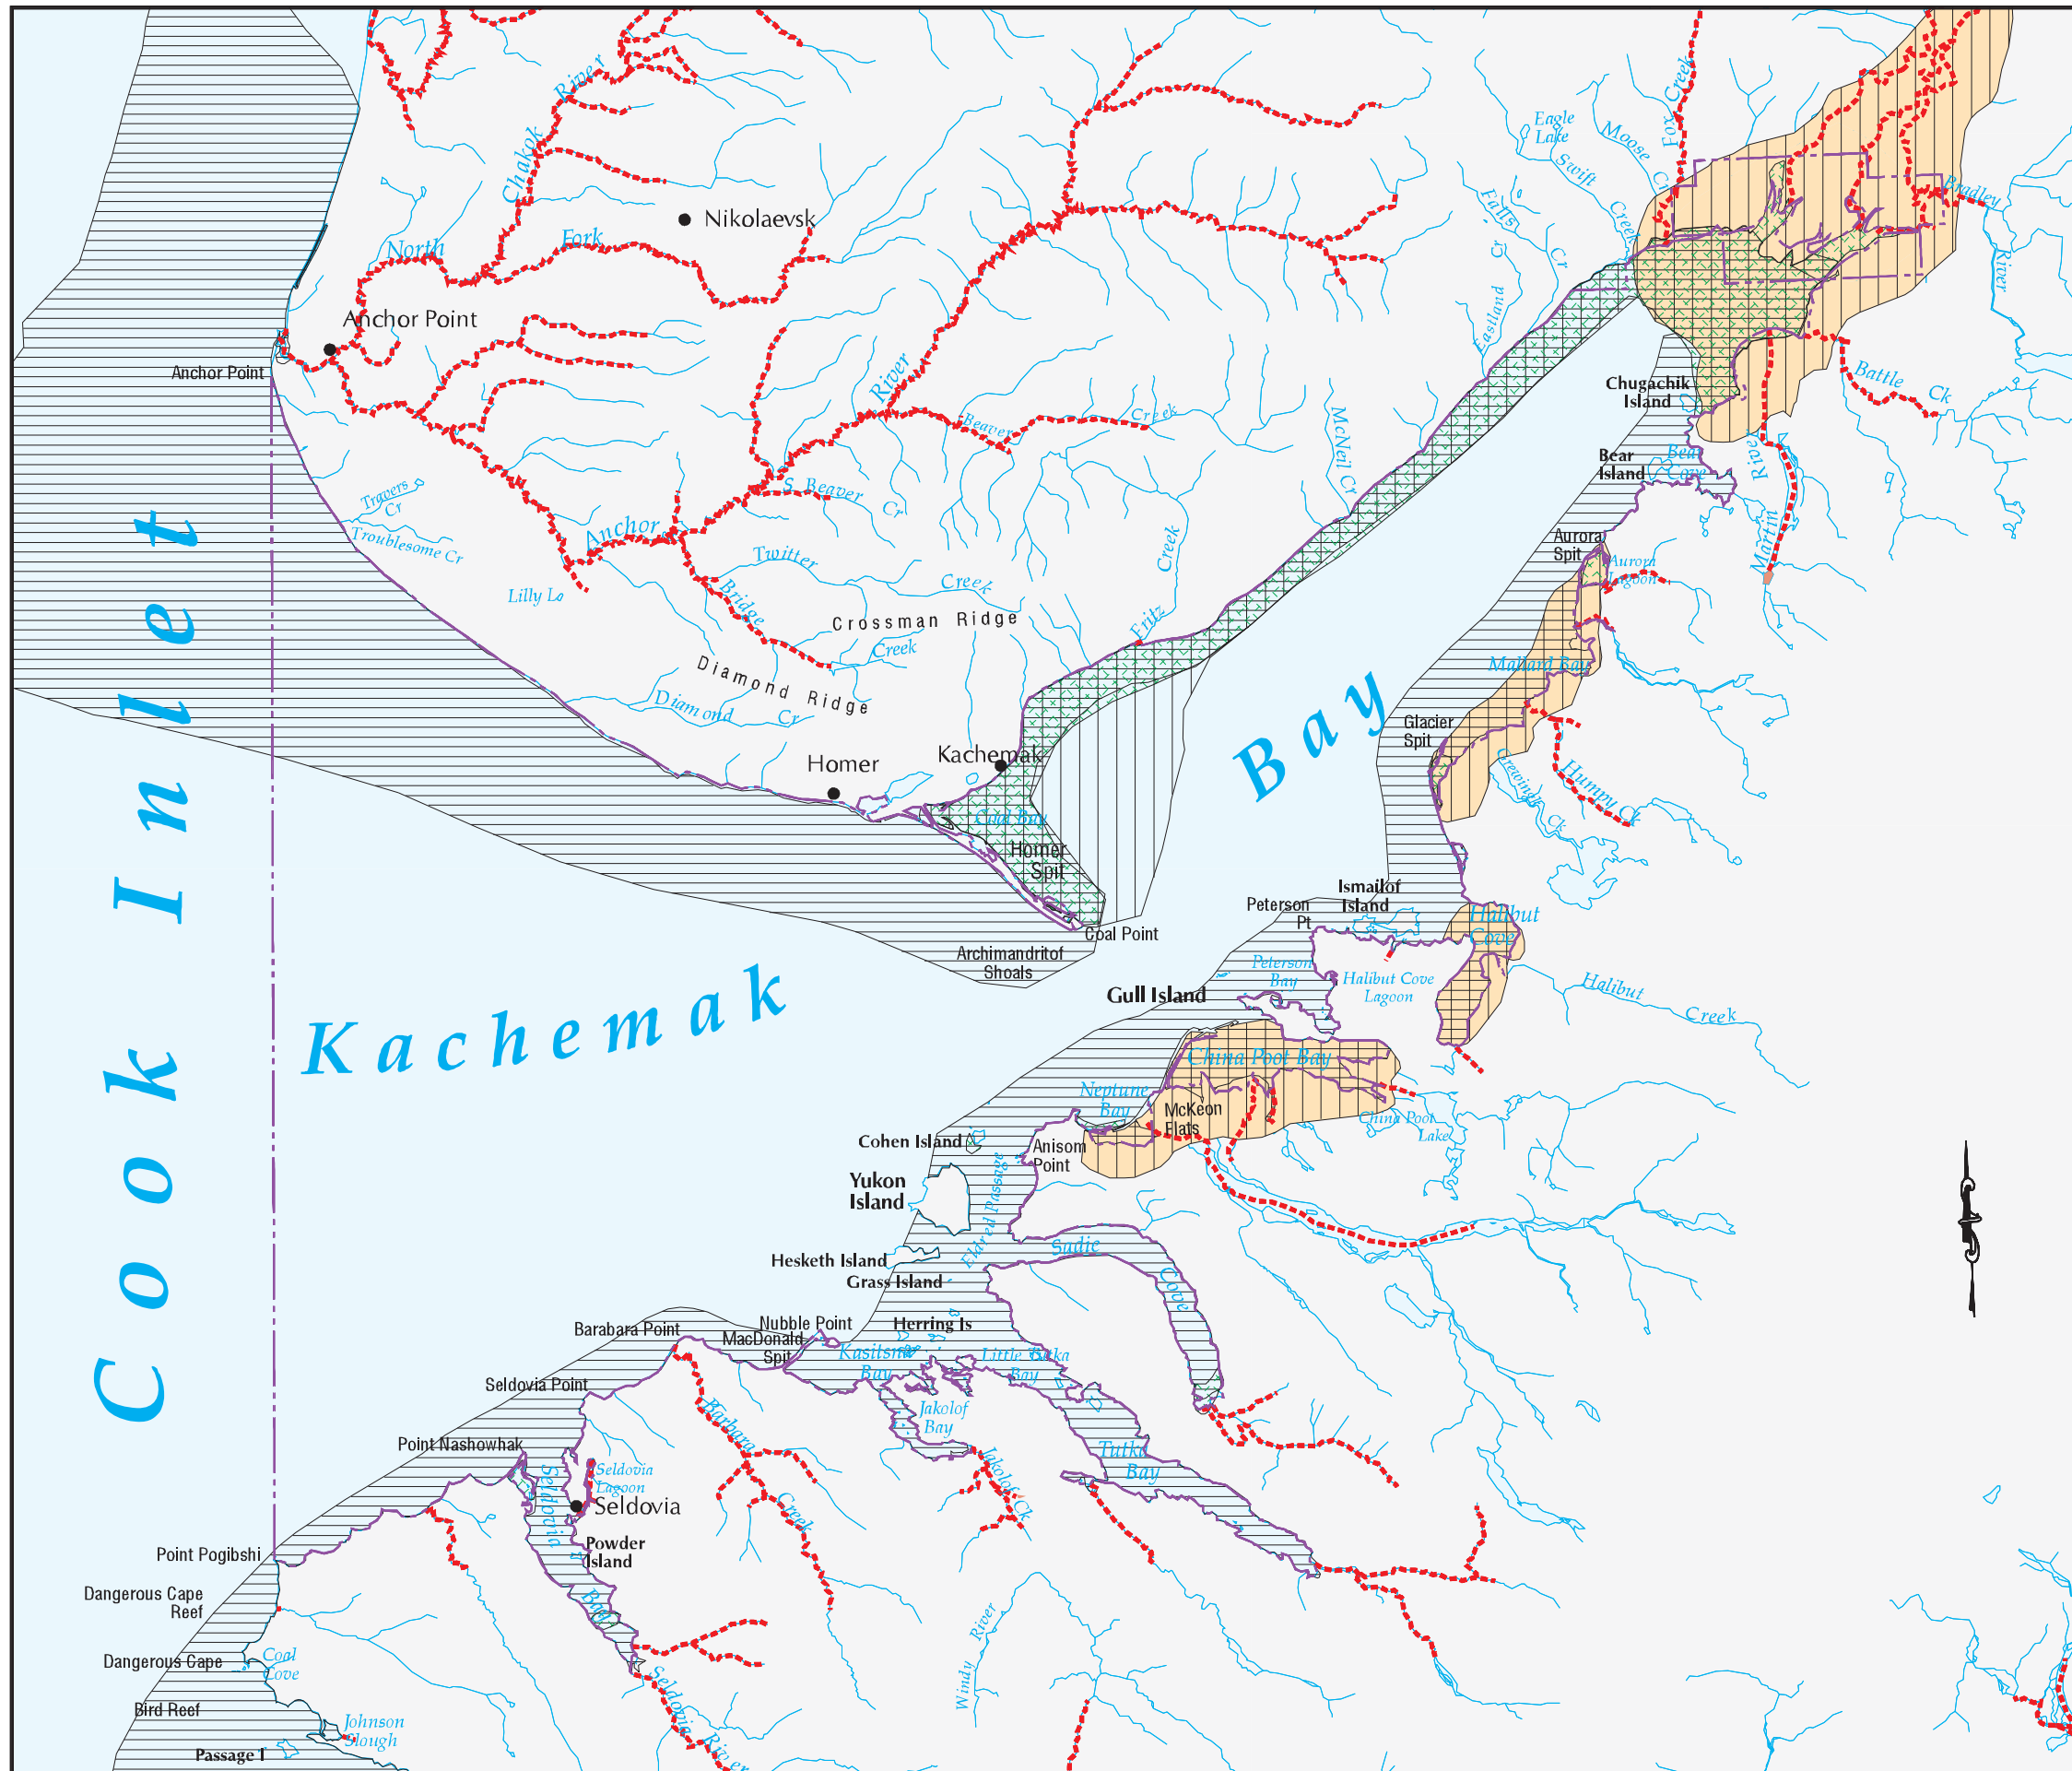

MESA53a

KACHEMAK BAY LEGEND

-  Waterfowl Spring Concentrations
-  Waterfowl Fall Concentrations
-  Waterfowl Winter Concentrations
-  Shorebird Spring Concentrations
-  Anadromous Lakes
-  Anadromous Streams
-  Kachemak Bay and Fox River Flats State Critical Habitat Areas Boundaries

SOURCES: ADF&G 1993; ADF&G 1996a;
USFWS 1996; Emcon Alaska, Inc. 1997

Scale 1:226,647

State of Alaska
Department of Fish and Game
Habitat and Restoration Division
June, 2000

Cook Inlet

Kachemak

Bay