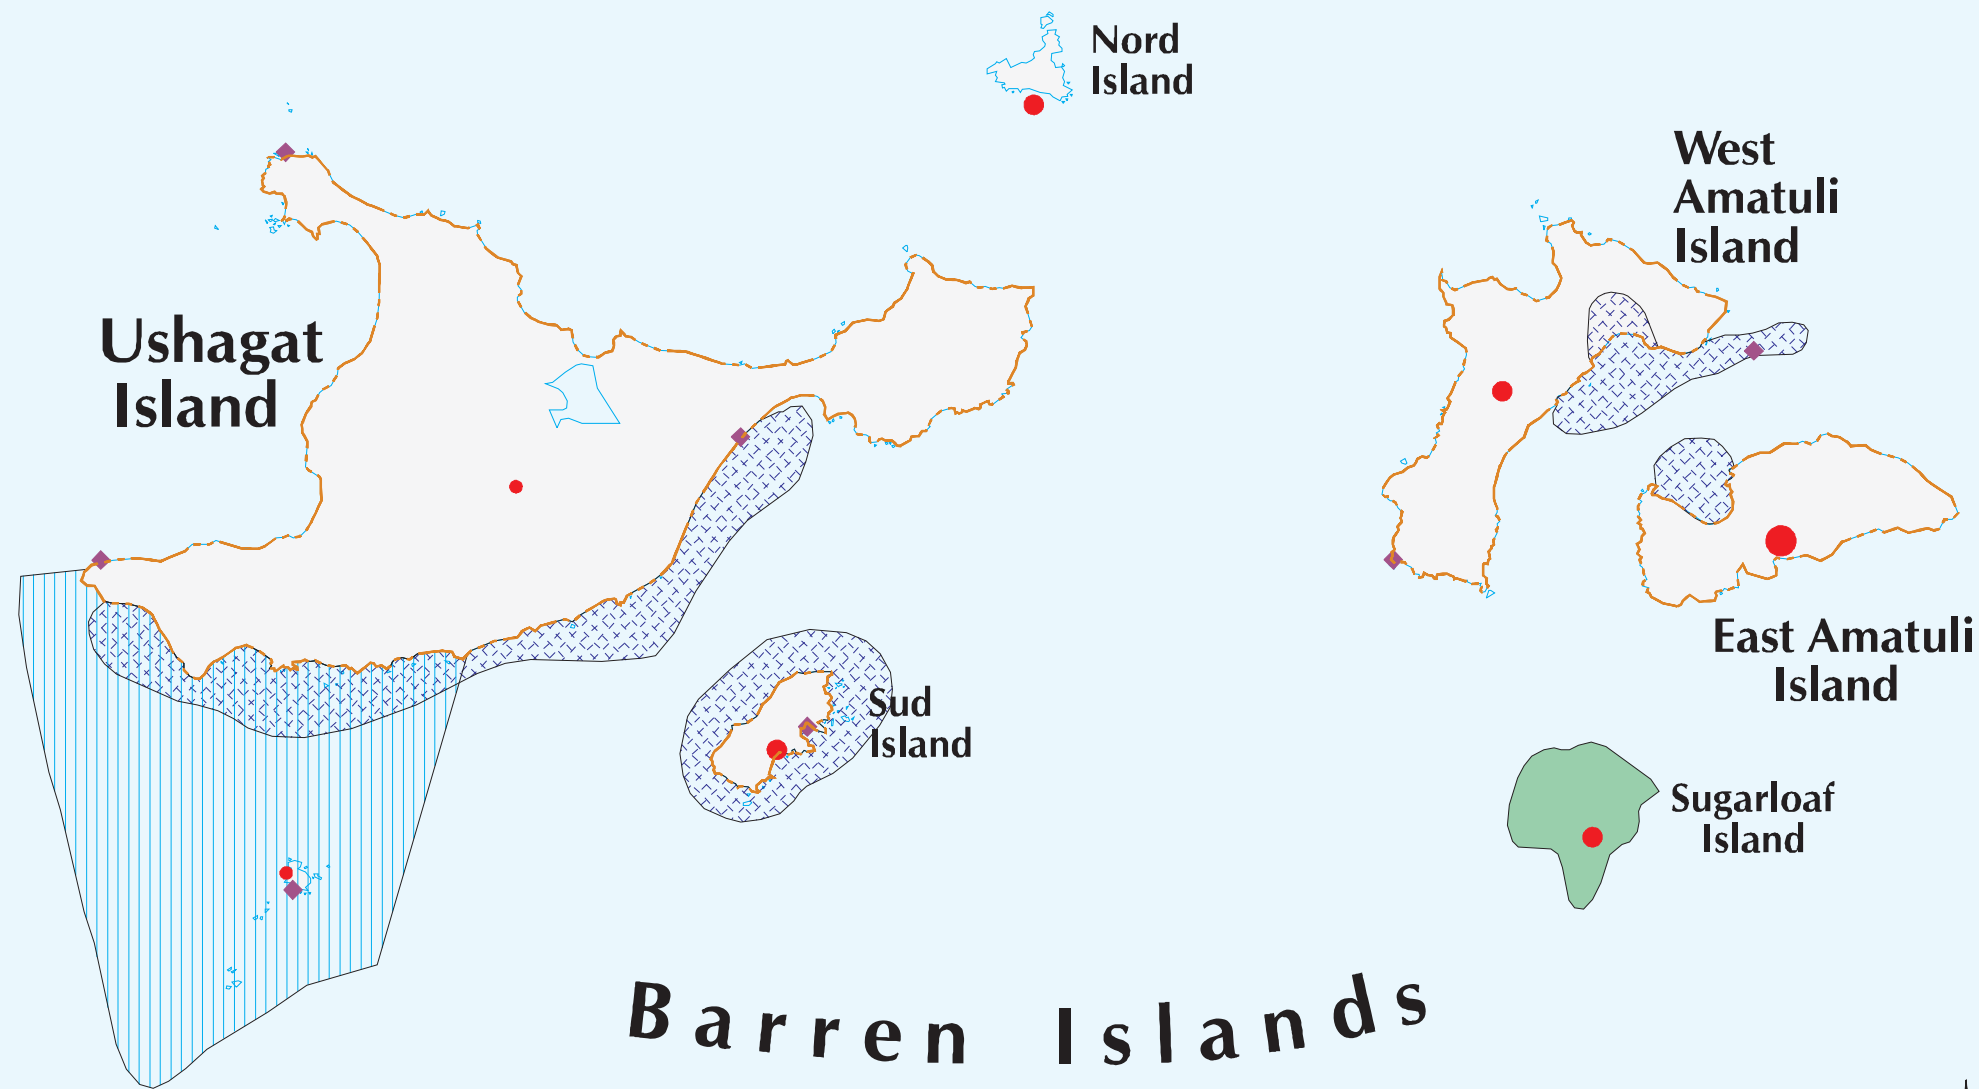

Humpback Whale Feeding Concentrations

Kennedy Entrance

Barren Islands

MESA42 BARREN ISLANDS

LEGEND

- Harbor Seal Concentration Areas
- Sea Otter Concentration Areas
- Sea Lion Rookery
- Sea Lion Haulout
- Seabird Colonies**
- Less Than or Equal To 10,000 Birds
- 10,001 To 100,000 Birds
- Greater Than 100,000 Birds
- Alaska Maritime National Wildlife Refuge Boundary

SOURCES: USFWS 1996; G. Del Frate, ADF&G, harbor seal pers. comm, 1997; Dames and Moore 1997; Strick et al. 1997

Scale 1:94,211

State of Alaska
Department of Fish and Game
Habitat and Restoration Division
June, 2000