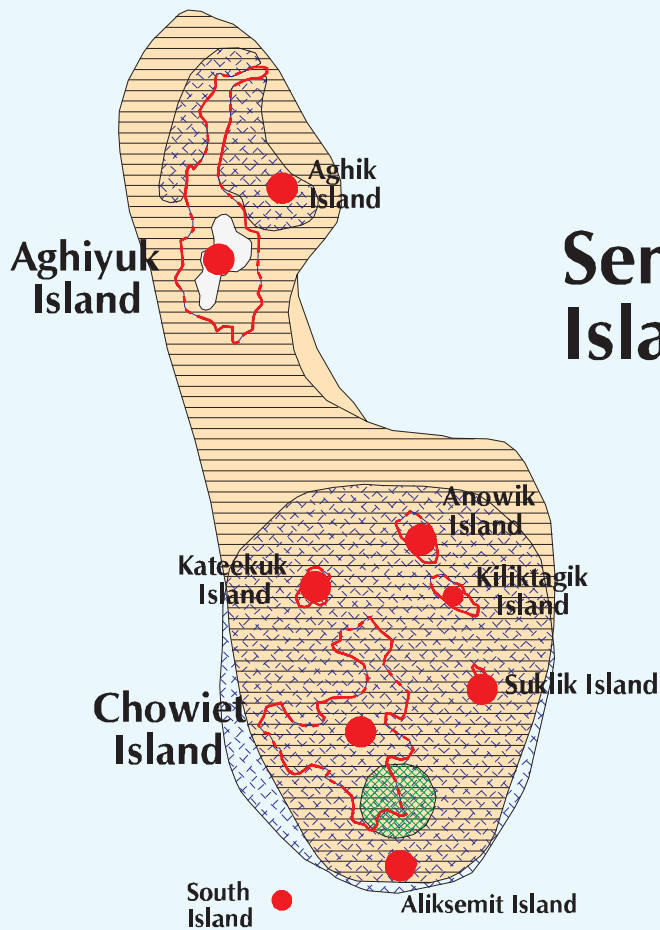

Pacific

Ocean

Semidi Islands

MESA37 SEMIDI ISLANDS LEGEND

- Waterfowl Spring and Fall Concentrations
- Waterfowl Winter Concentrations
- Harbor Seal Concentration Areas
- Sea Lion Rookery

Seabird Colonies

- 10,001 - 100,000 Birds
- Greater Than 100,000 Birds

Alaska Maritime National Wildlife Refuge Boundary

Location Diagram

Scale 1:250,000

SOURCES: USFWS 1996; Dames and Moore 1997

State of Alaska
Department of Fish and Game
Habitat and Restoration Division
June, 1998