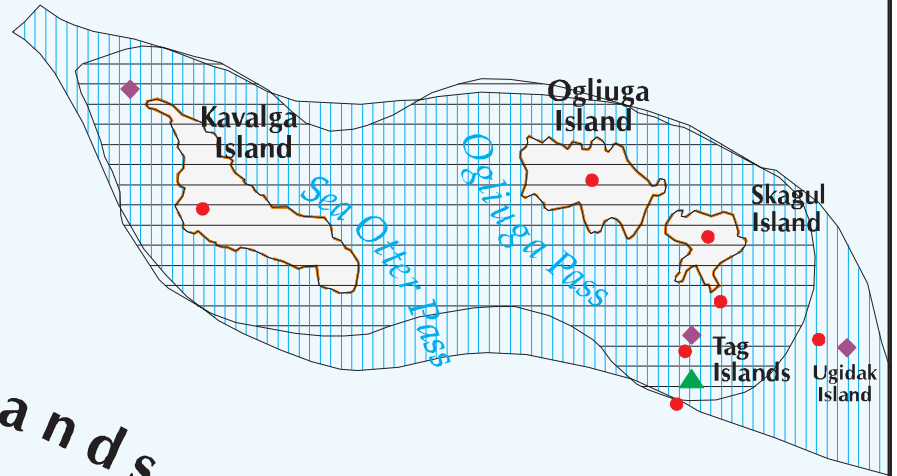

Bering Sea

Aleutian Islands

Delarof Islands

Pacific Ocean

**MESA30
DELAROF ISLANDS
LEGEND**

Waterfowl Winter Concentrations

Sea Otter Concentration Areas

Sea Lion Haulout Concentrations

Sea Lion Rookeries

Seabird Colonies

Less Than or Equal To 10,000 Birds

Greater Than 100,000 Birds

Alaska Maritime National Wildlife Refuge Boundary

Scale 1:250,000
5 0 5 Mi

SOURCES: ADF&G 1985a,b; USFWS 1996.