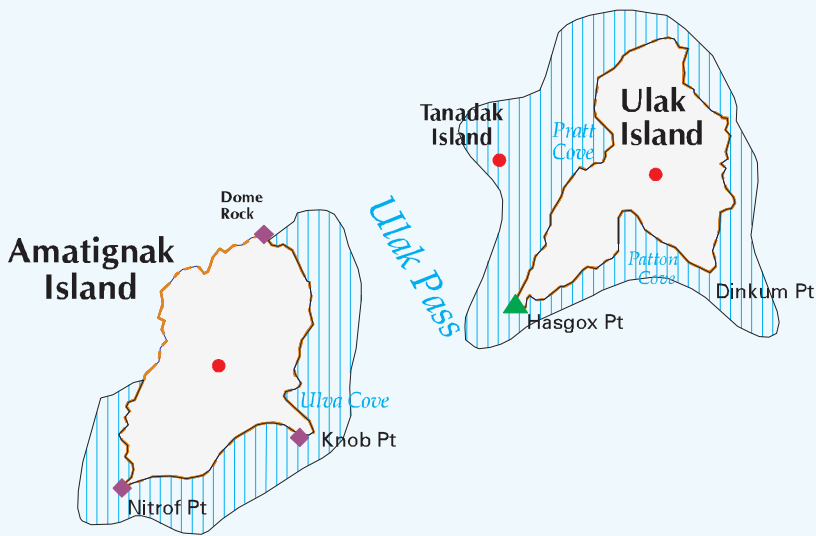

Bering Sea

Aleutian Islands

Delarof Islands

Pacific Ocean

**MESA30
DELAROF ISLANDS
LEGEND**

Waterfowl Winter Concentrations

Sea Otter Concentration Areas

Sea Lion Haulout Concentrations

Sea Lion Rookeries

Seabird Colonies

Less Than or Equal To 10,000 Birds

Greater Than 100,000 Birds

Alaska Maritime National Wildlife Refuge Boundary

Scale 1:250,000
5 0 5 Mi

SOURCES: ADF&G 1985a,b; USFWS 1996.