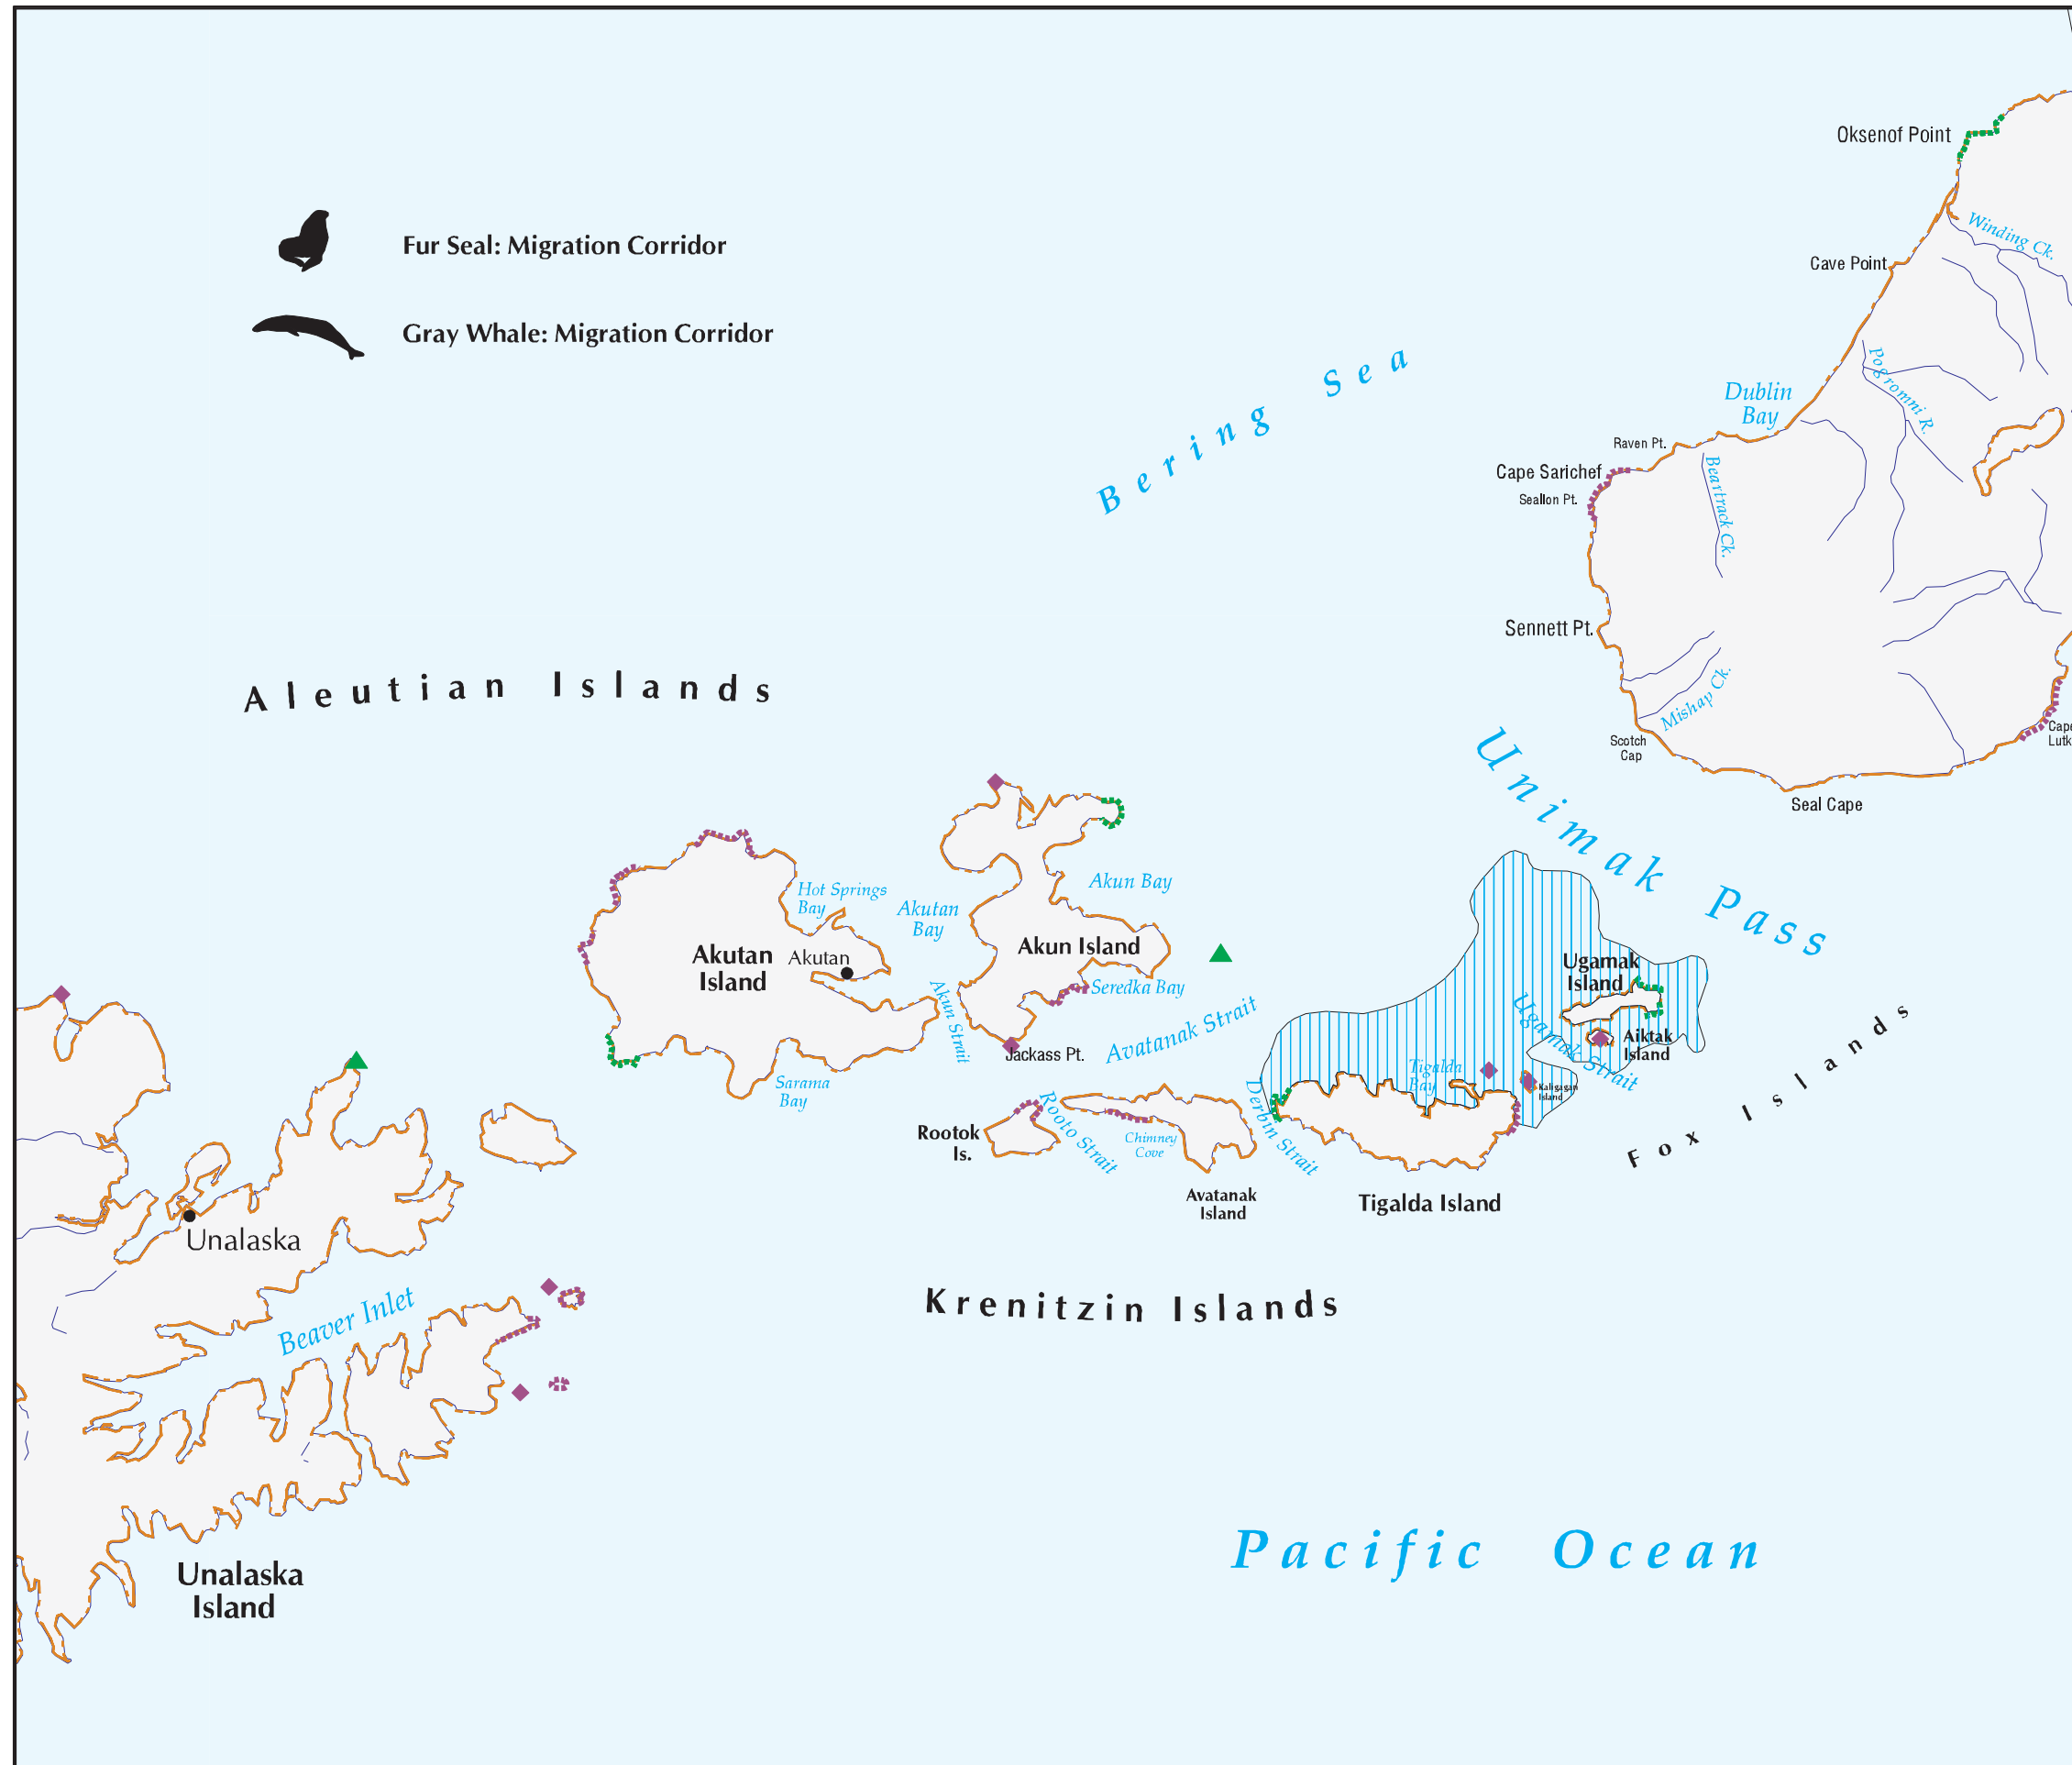

Fur Seal: Migration Corridor

Gray Whale: Migration Corridor

Aleutian Islands

Bering Sea

Unimak Pass

Fox Islands

Krenitzin Islands

Pacific Ocean

Unalaska

Unalaska Island

Akutan Island

Akun Island

Ugamak Island

Aiktak Island

Rootok Is.

Avatanak Island

Tigalda Island

Beaver Inlet

Hot Springs Bay

Akutan Bay

Akun Bay

Jackass Pt.

Chimney Cove

Tigalda Bay

Oksenof Point

Cave Point

Dublin Bay

Winding Ck.

Pogromni R.

Beartrook Ck.

Cape Sarichef

Raven Pt.

Sennett Pt.

Scotch Cap

Mishap Ck.

Seal Cape

Cape Lutke

Location Diagram