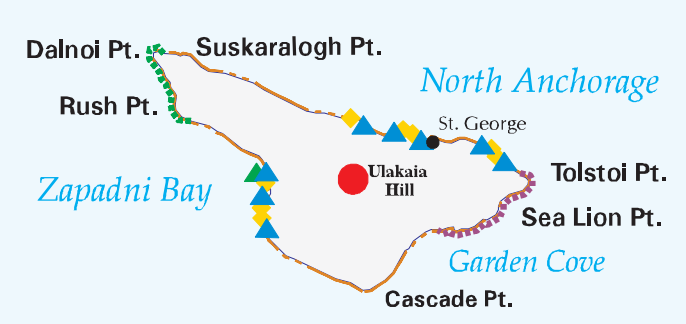

Pribilof Islands

Bering Sea

Saint George Island

 Seabird Colonies: Found throughout coastal areas.

MESA27 PRIBILOF ISLANDS LEGEND

-  Sea Lion Haulout Concentrations
-  Sea Lion Rookeries
-  Fur Seal Rookeries
-  Fur Seal Haulout Concentrations
-  Seabird Colonies
-  Less Than or Equal To 10,000 Birds
-  10,001 To 100,000 Birds
-  Greater Than 100,000 Birds
-  Alaska Maritime National Wildlife Refuge Boundary