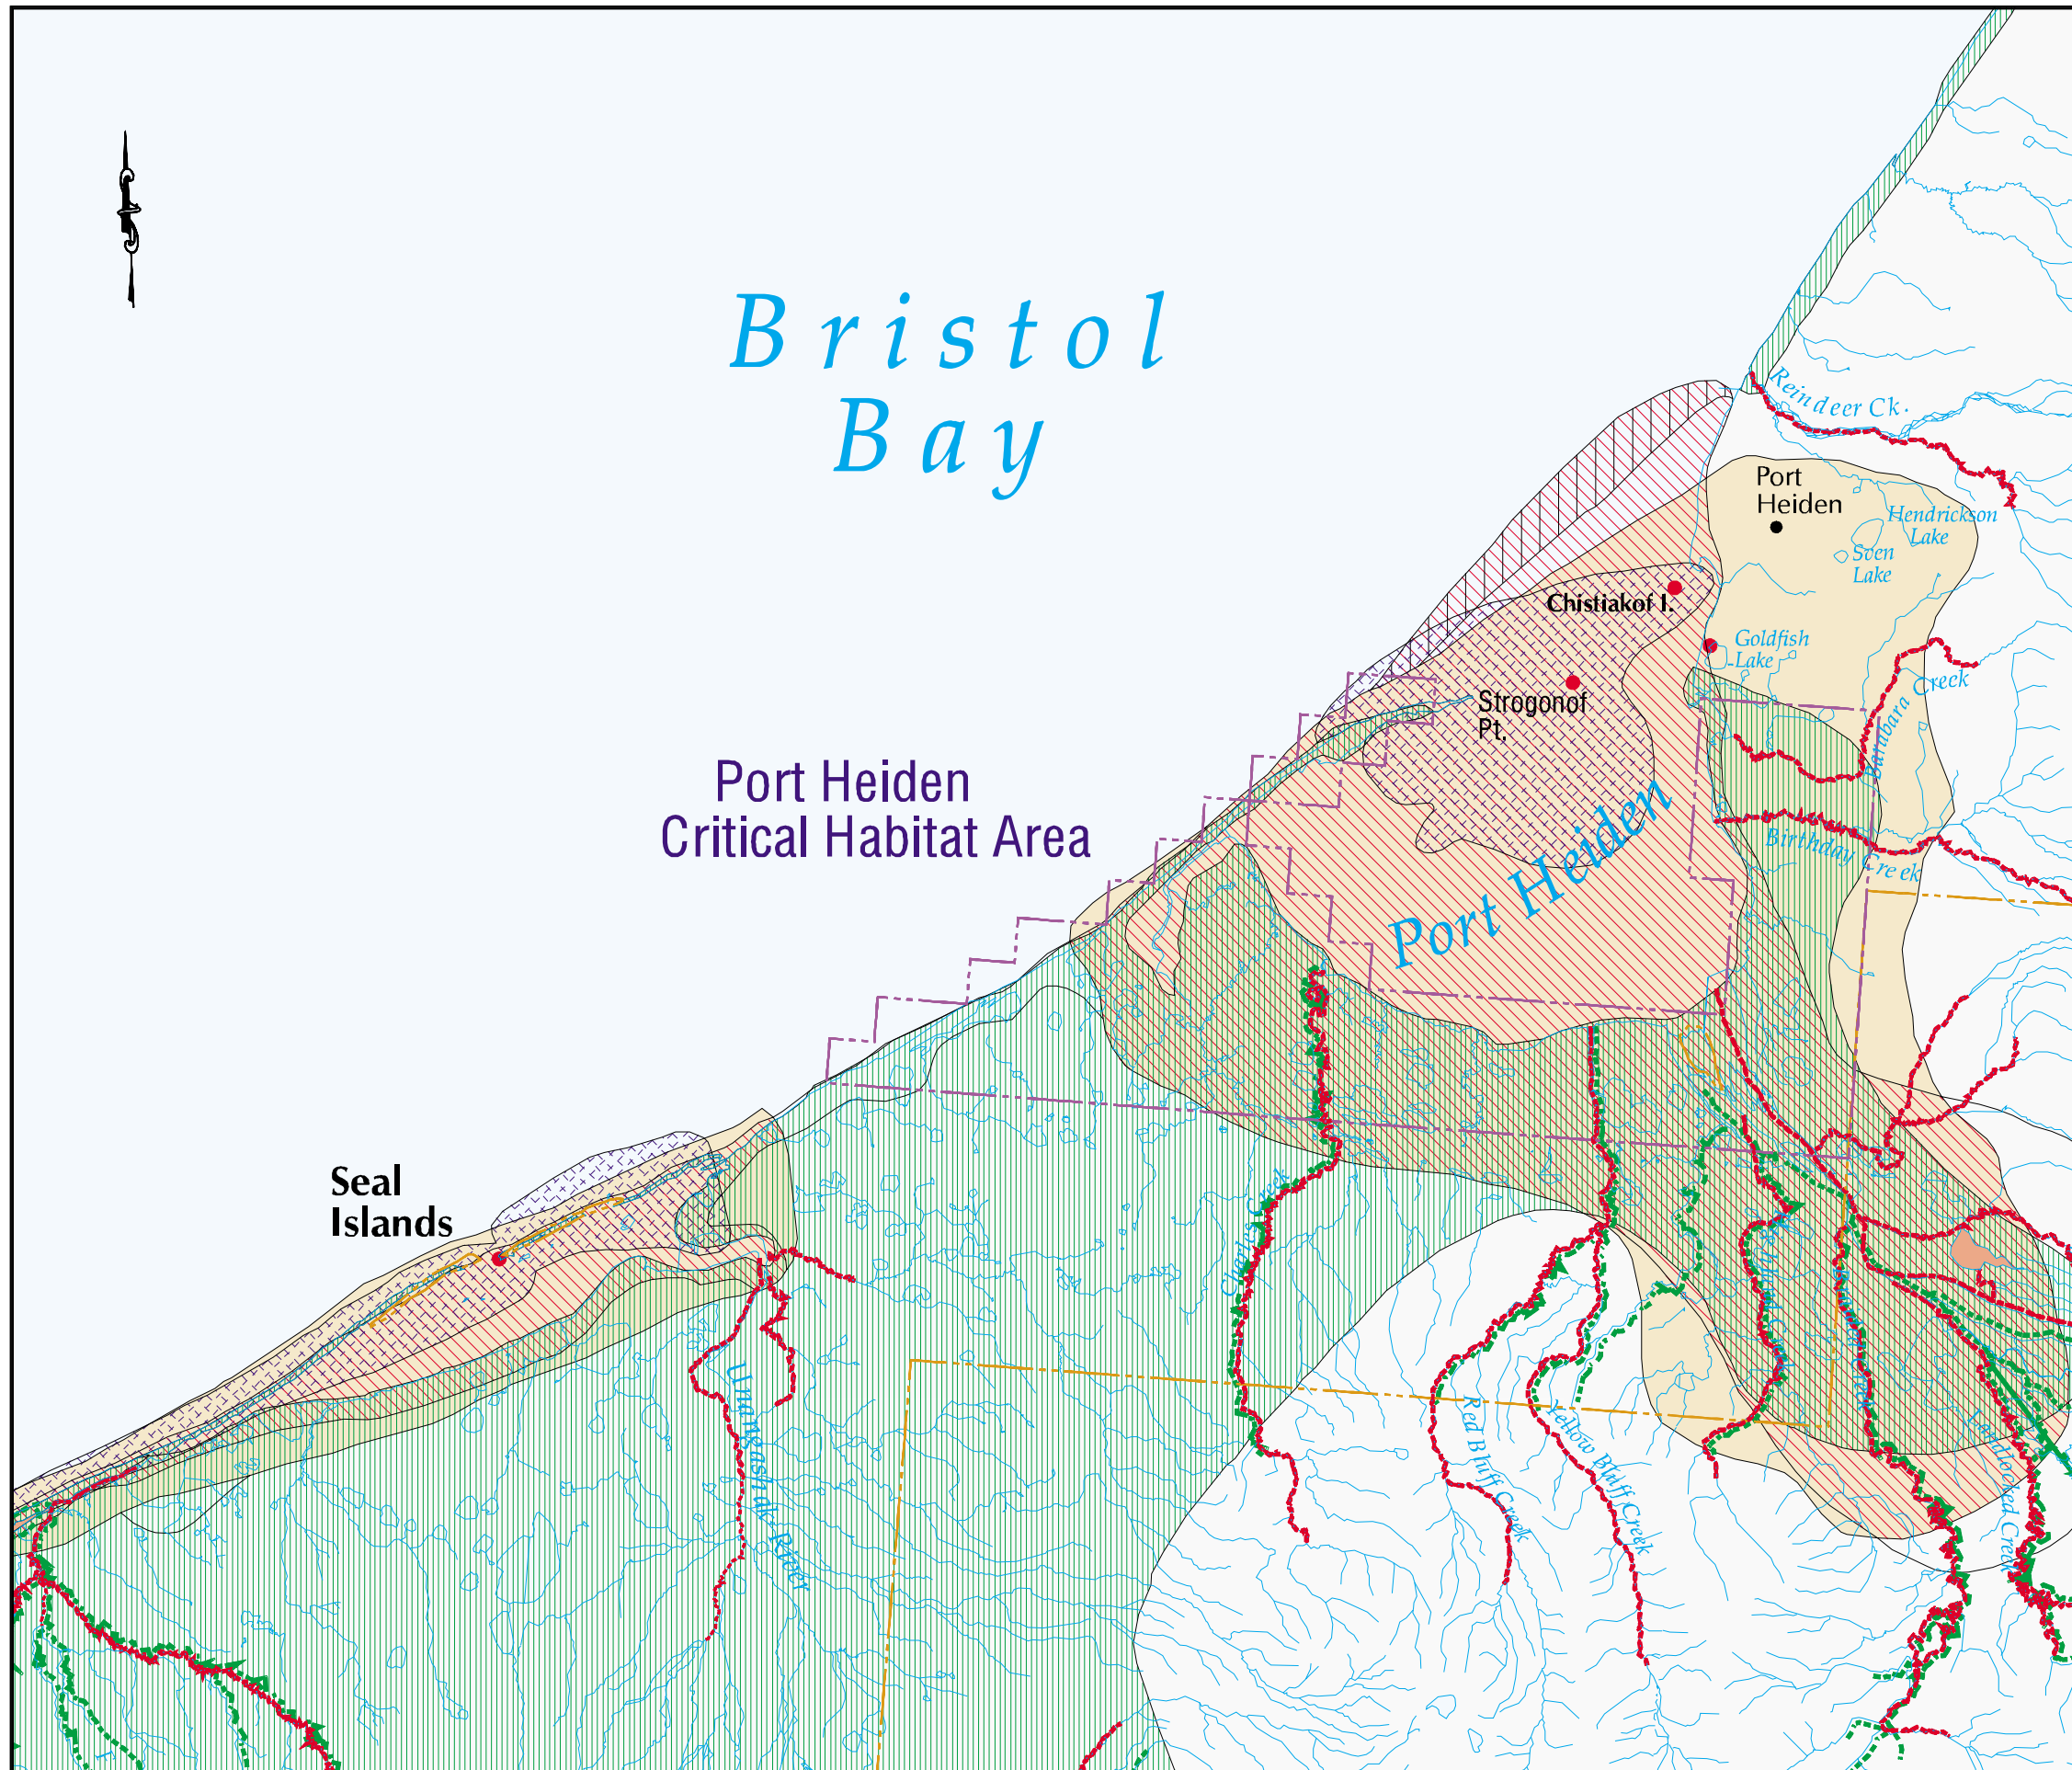

## LEGEND

-  Waterfowl Spring and Fall Concentrations
-  Waterfowl Molting Concentrations
-  Waterfowl Fall Concentrations
-  Harbor Seal Haulout Concentrations
-  Brown Bear Spring Concentrations
-  Brown Bear Feeding Concentrations
-  Anadromous Lakes
-  Anadromous Streams
-  Seabird Colonies (Less Than or Equal To 10,000 Birds)
-  Port Heiden Critical Habitat Area Boundary
-  Alaska Peninsula National Wildlife Refuge Boundary

*Bristol Bay*

Port Heiden  
Critical Habitat Area

Seal  
Islands

Port Heiden

Port Heiden

Chistiakof I.

Stroganof Pt.

Reindeer Ck.

Hendrickson Lake

Sven Lake

Goldfish Lake

Barbara Creek

Birthday Creek

Red Bluff Creek

Yellow Bluff Creek

Yellow Bluff Creek

Yukon-Situk River