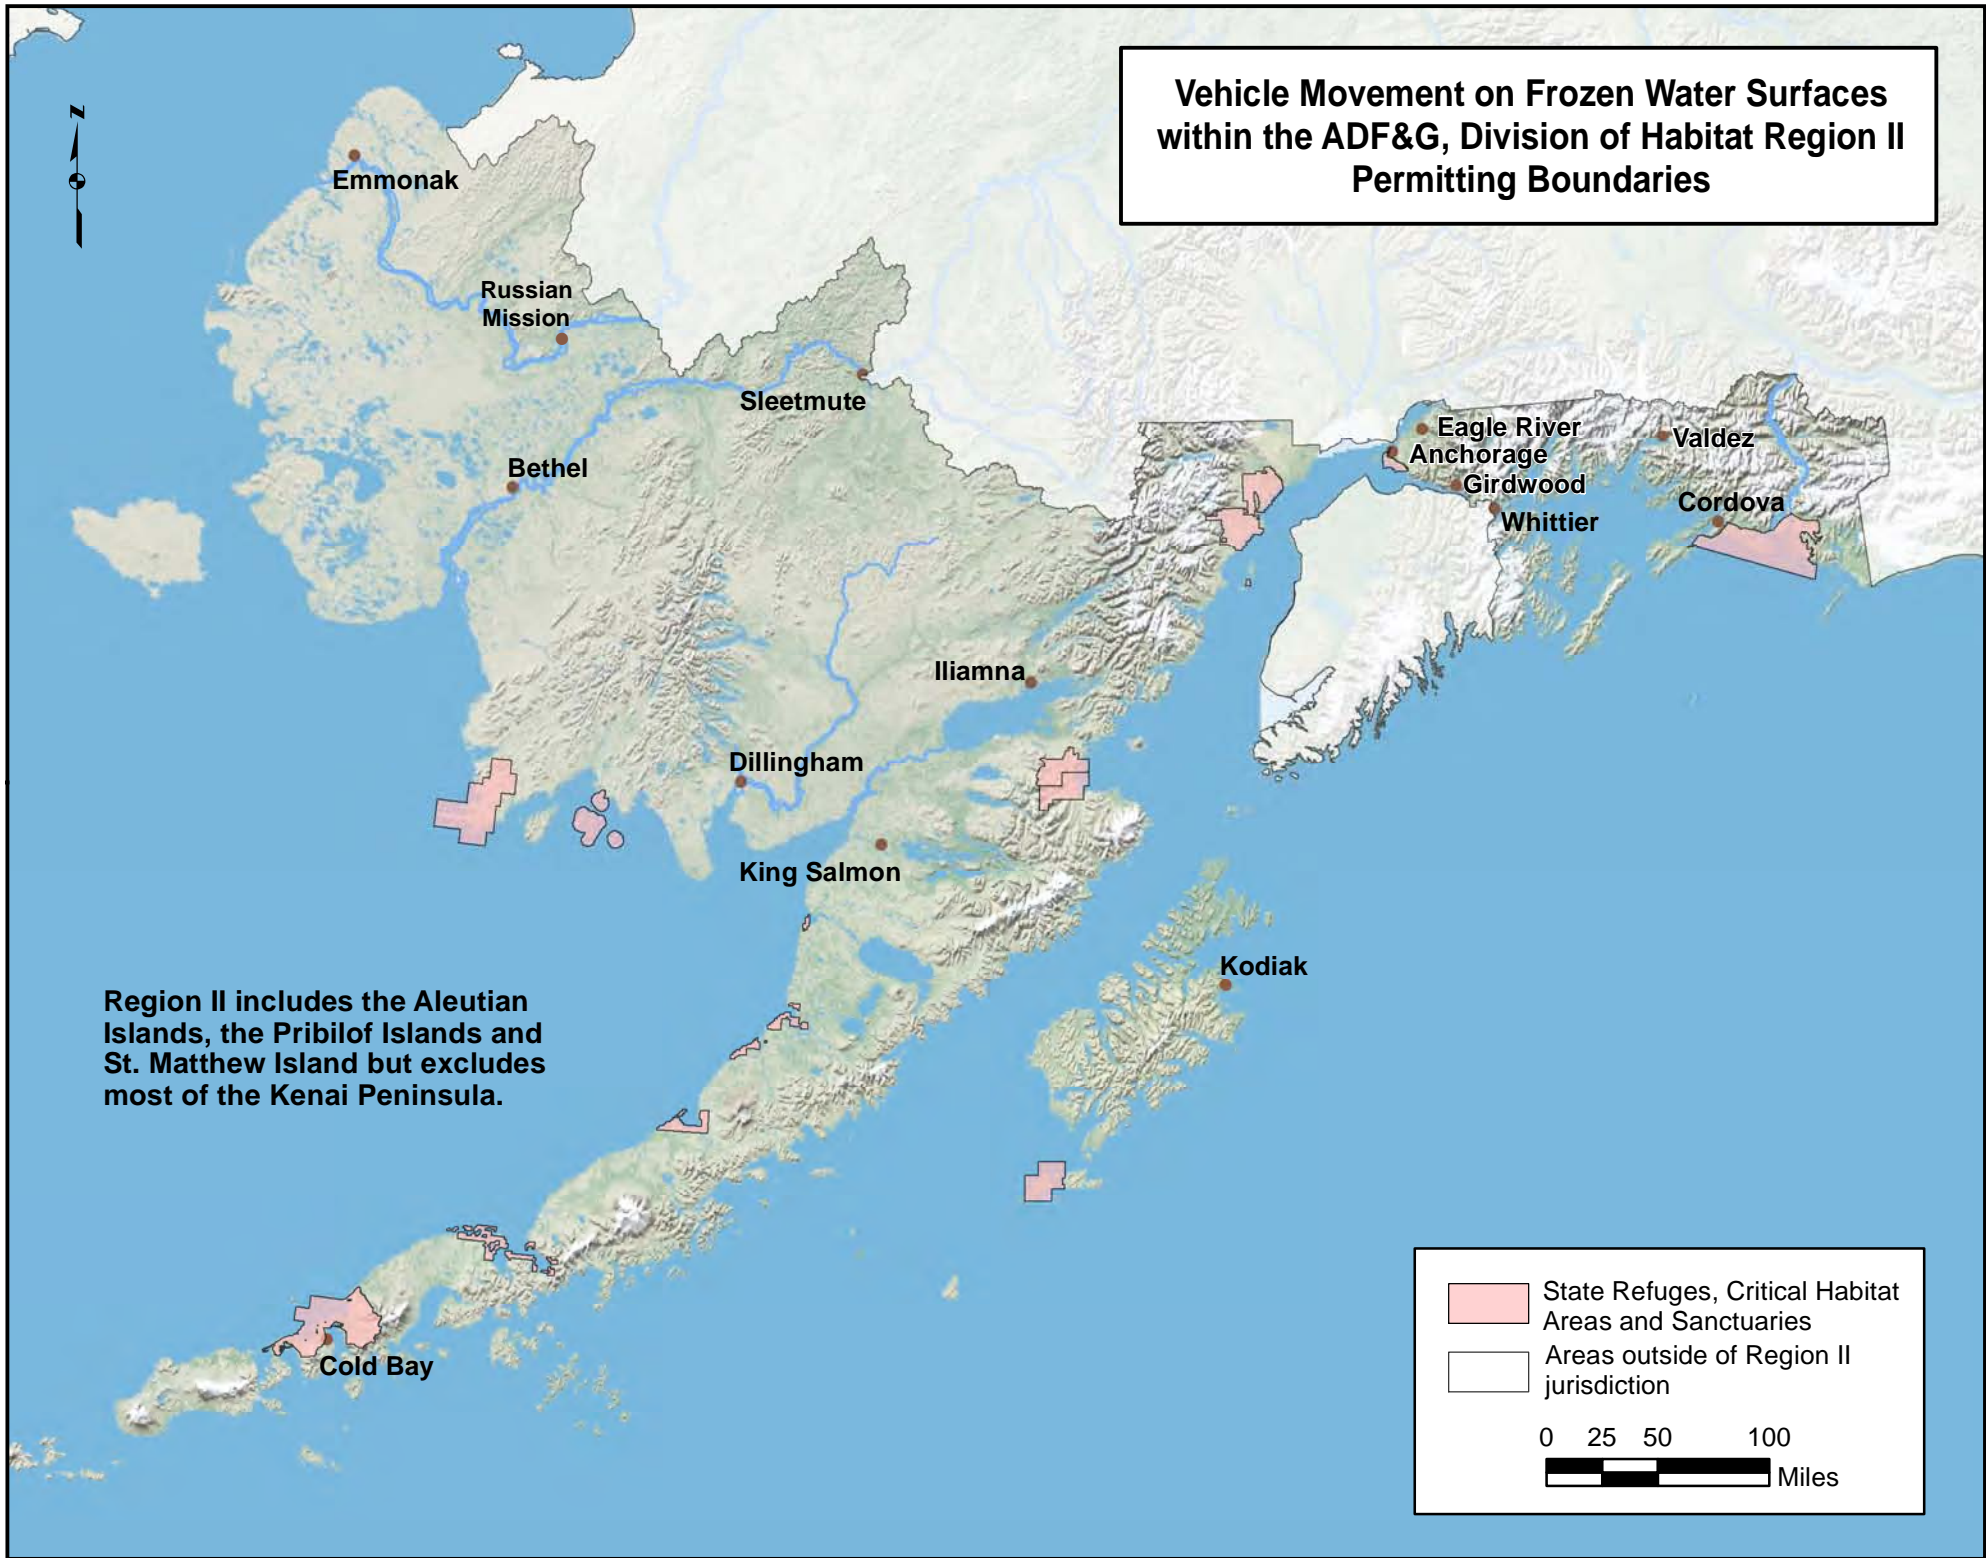

**Vehicle Movement on Frozen Water Surfaces  
within the ADF&G, Division of Habitat Region II  
Permitting Boundaries**

**Region II includes the Aleutian Islands, the Pribilof Islands and St. Matthew Island but excludes most of the Kenai Peninsula.**

Legend:

-  State Refuges, Critical Habitat Areas and Sanctuaries
-  Areas outside of Region II jurisdiction

Scale: 0 25 50 100 Miles