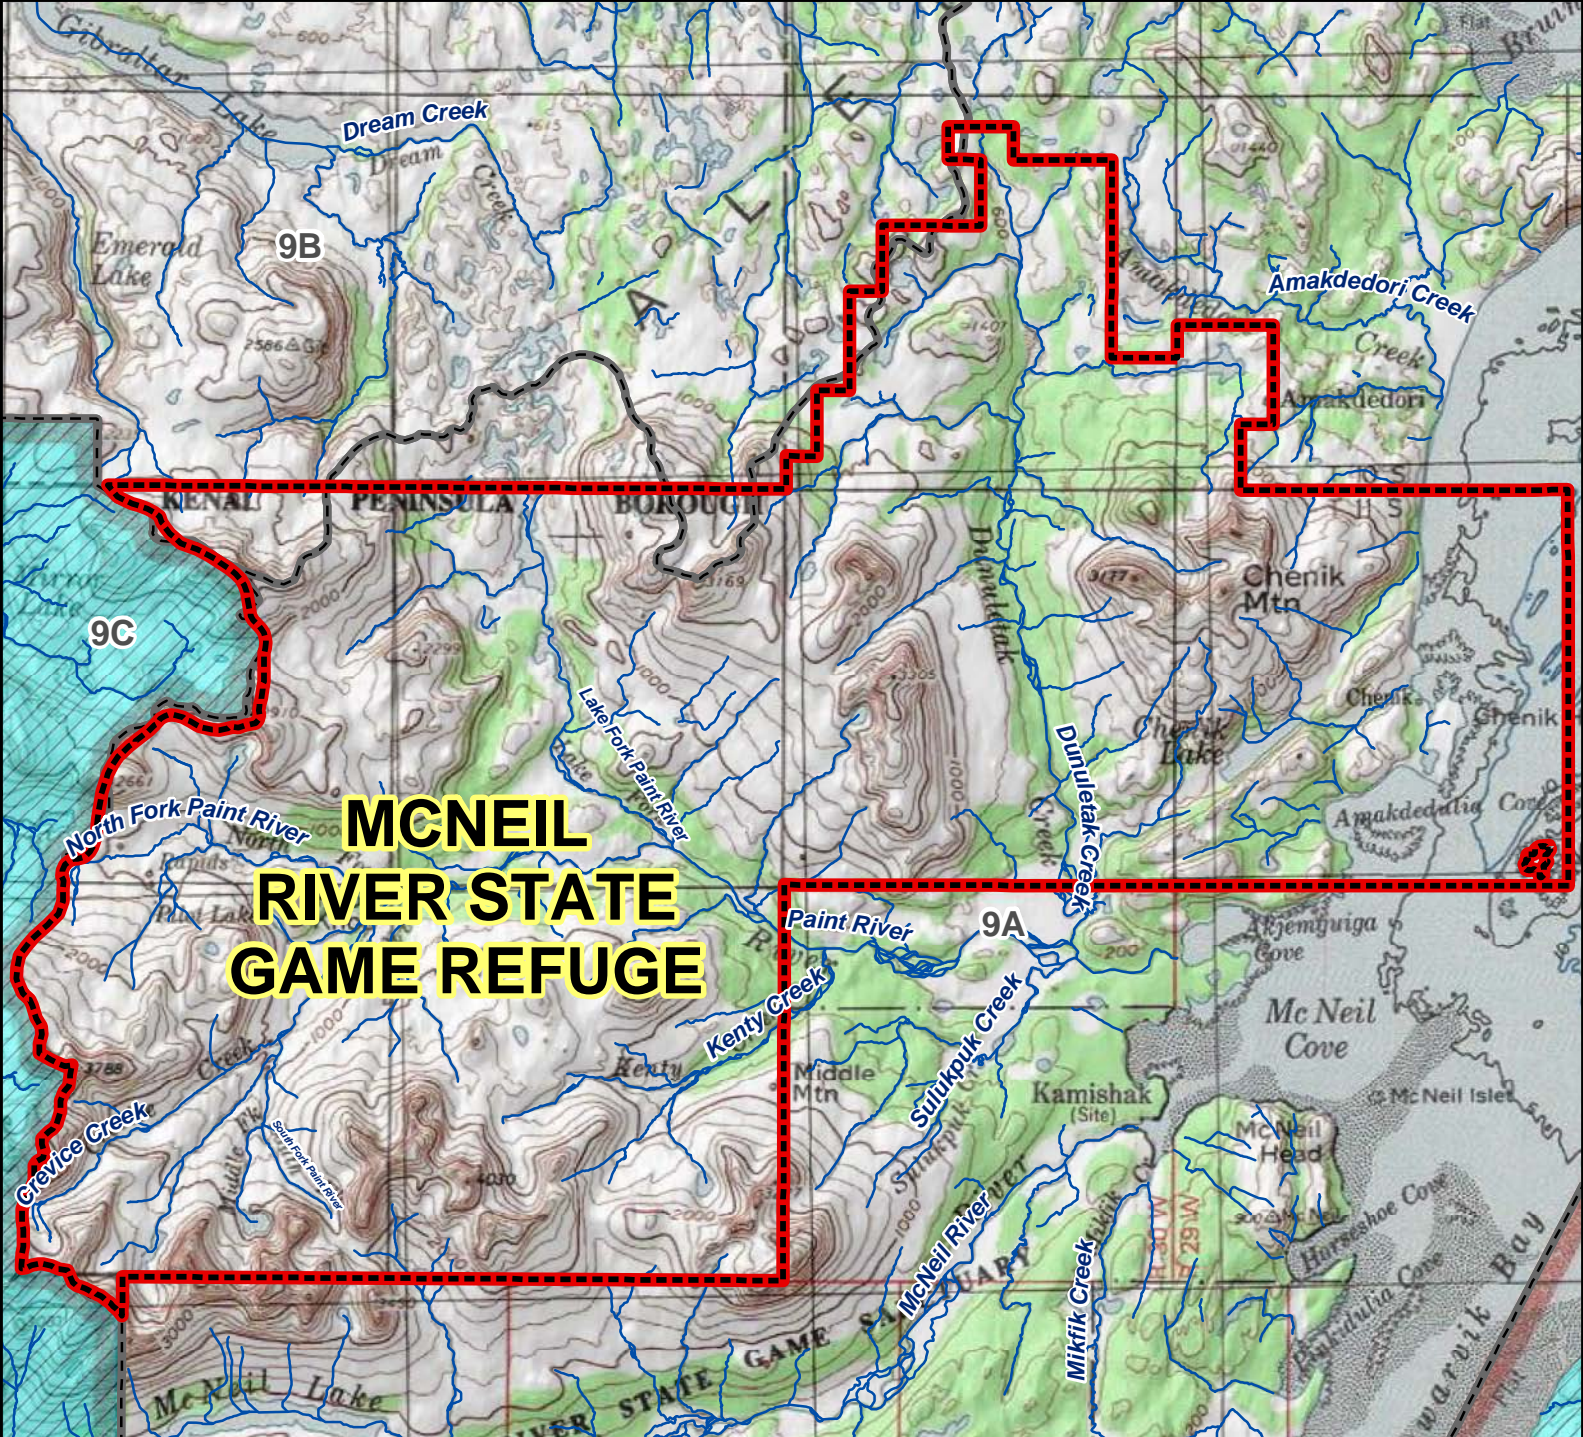

# Units 9A and 9B McNeil River State Game Refuge

**MCNEIL  
RIVER STATE  
GAME REFUGE**

**AREA DESCRIPTION:** Units 9A and 9B, McNeil River State Game Refuge is closed to brown bear hunting.

- State Game Refuge
- Subunit Boundary
- National Park/Monument
- National Wildlife Refuge
- Military Closure
- Other State Areas