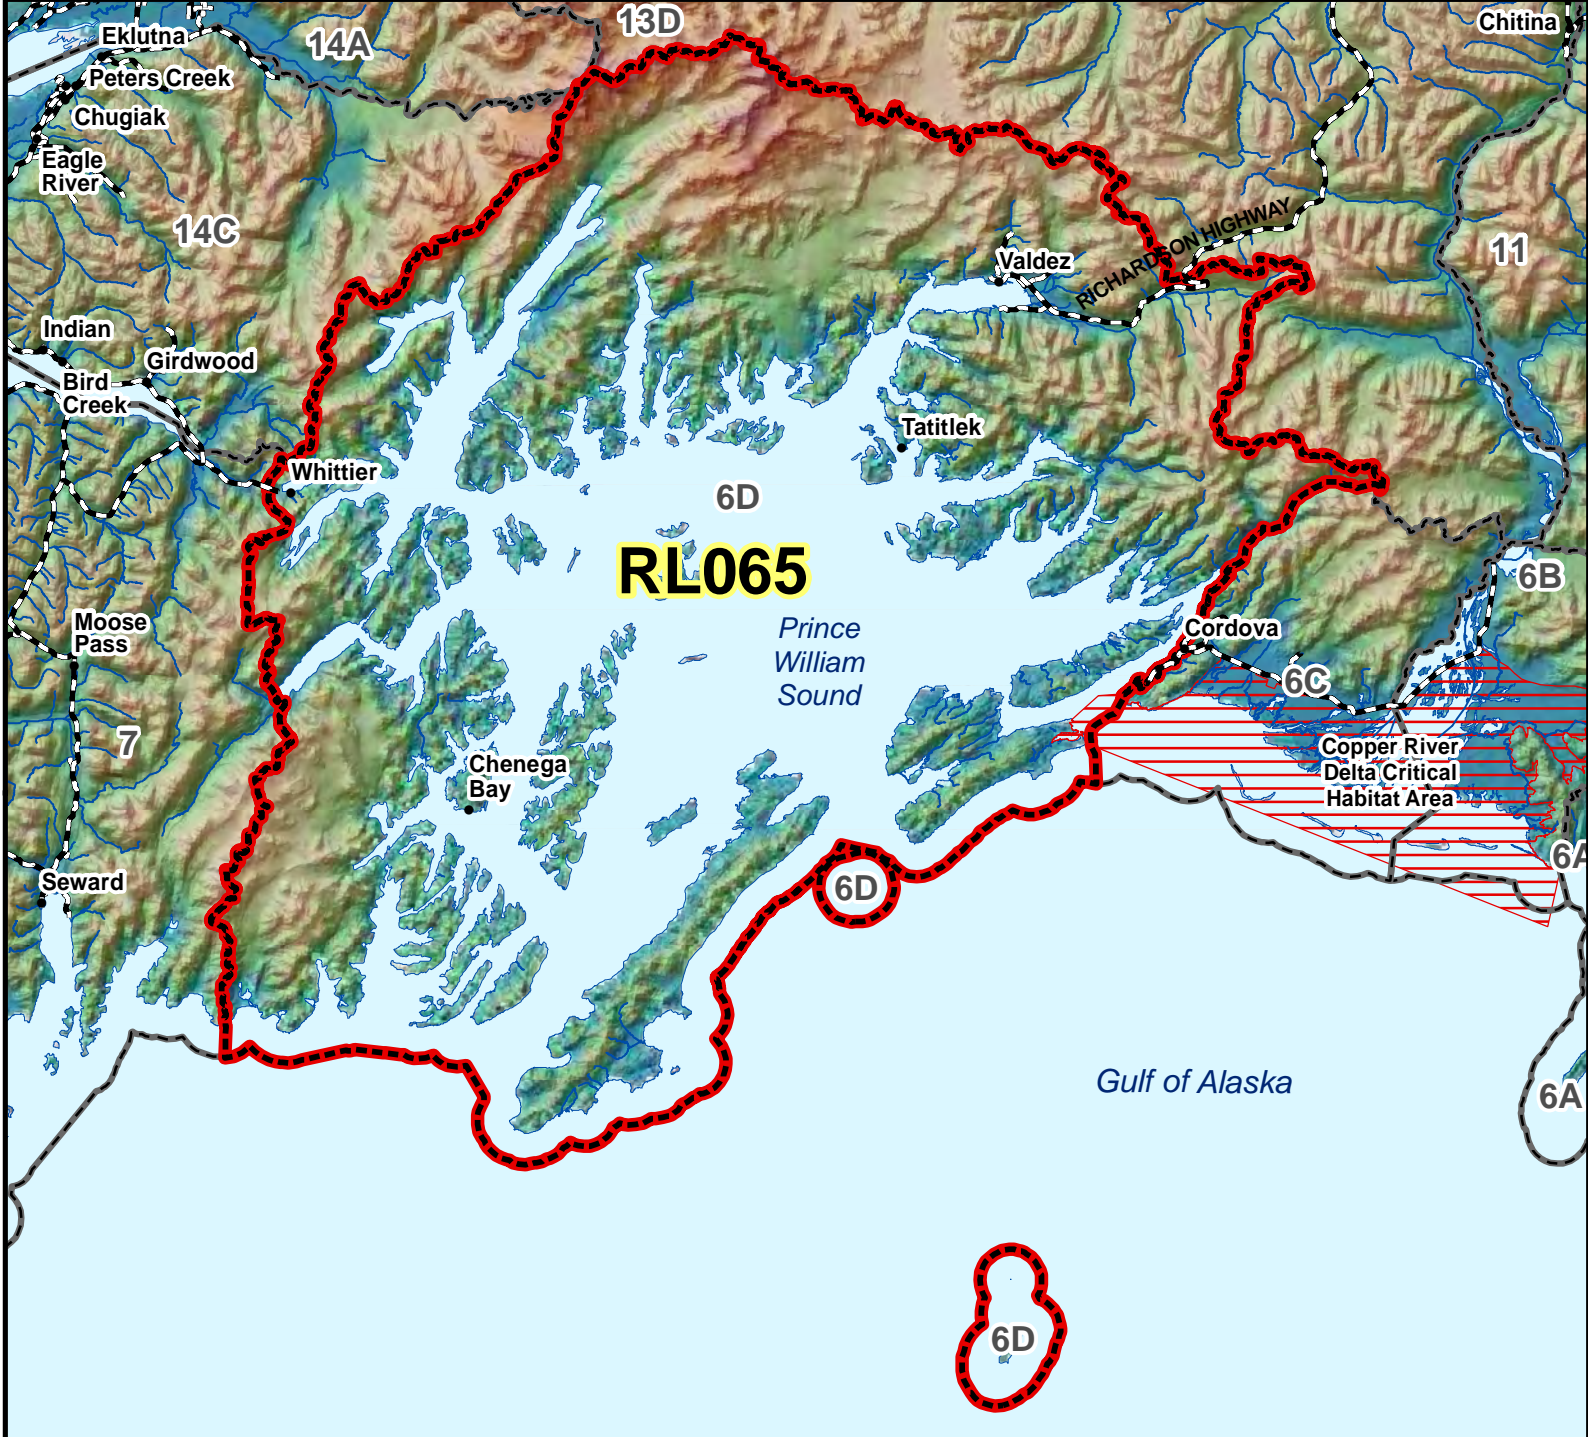

RL065 Black Bear Registration Permit Hunt

This map is intended for hunt planning use, not for determining legal property or regulatory boundaries. Content is compiled from various sources and is subject to change without notice. See current hunting regulations for written descriptions of boundaries. Hunters are responsible for knowing the land ownership and regulations of the areas they intend to hunt.

AREA DESCRIPTION: Unit 6D.