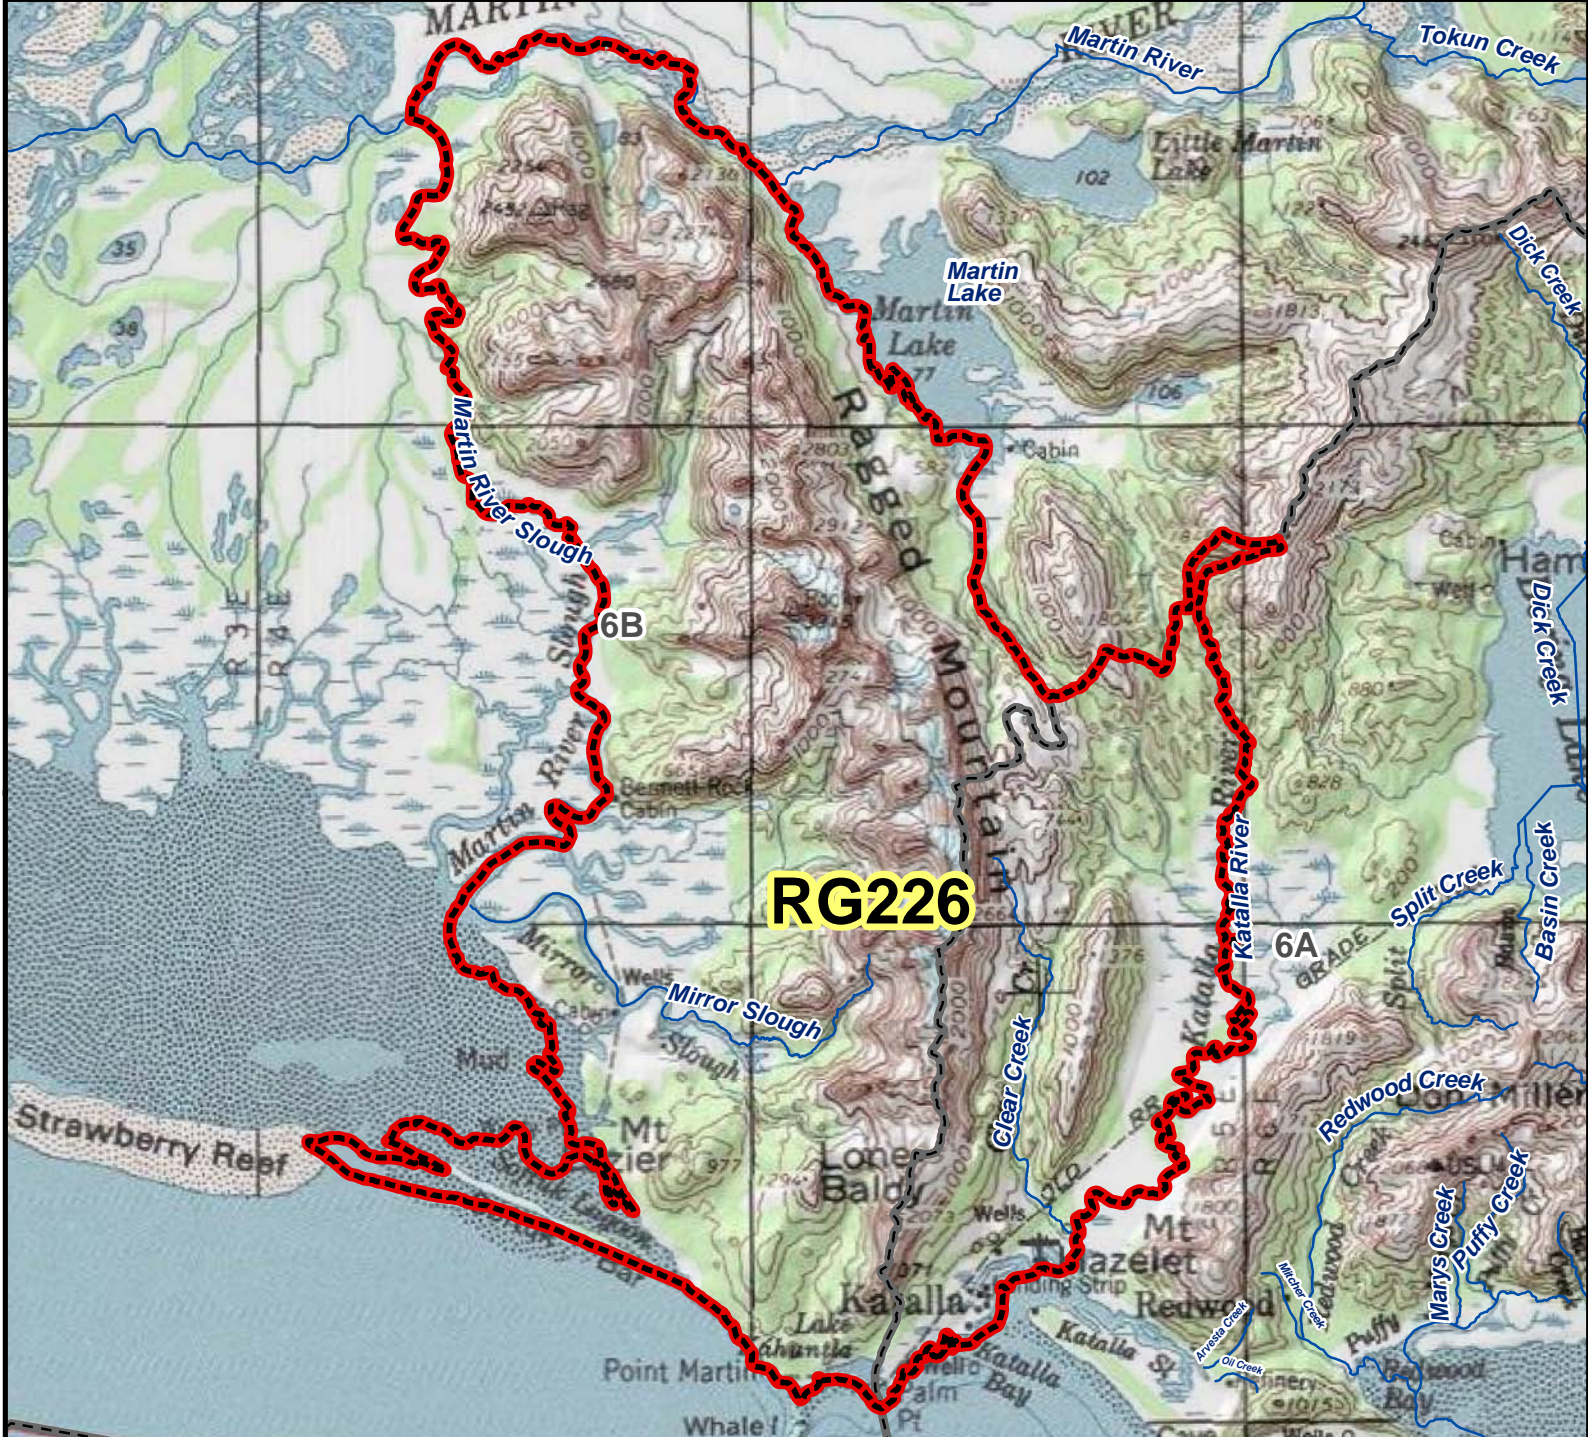

# RG226 Mountain Goat Registration Permit Hunt

**AREA DESCRIPTION:** Unit 6A, that portion west of Katalla River; and that portion of Unit 6B west of Martin Lake and its middle inlet stream, south of Martin River and east of Martin River Slough.