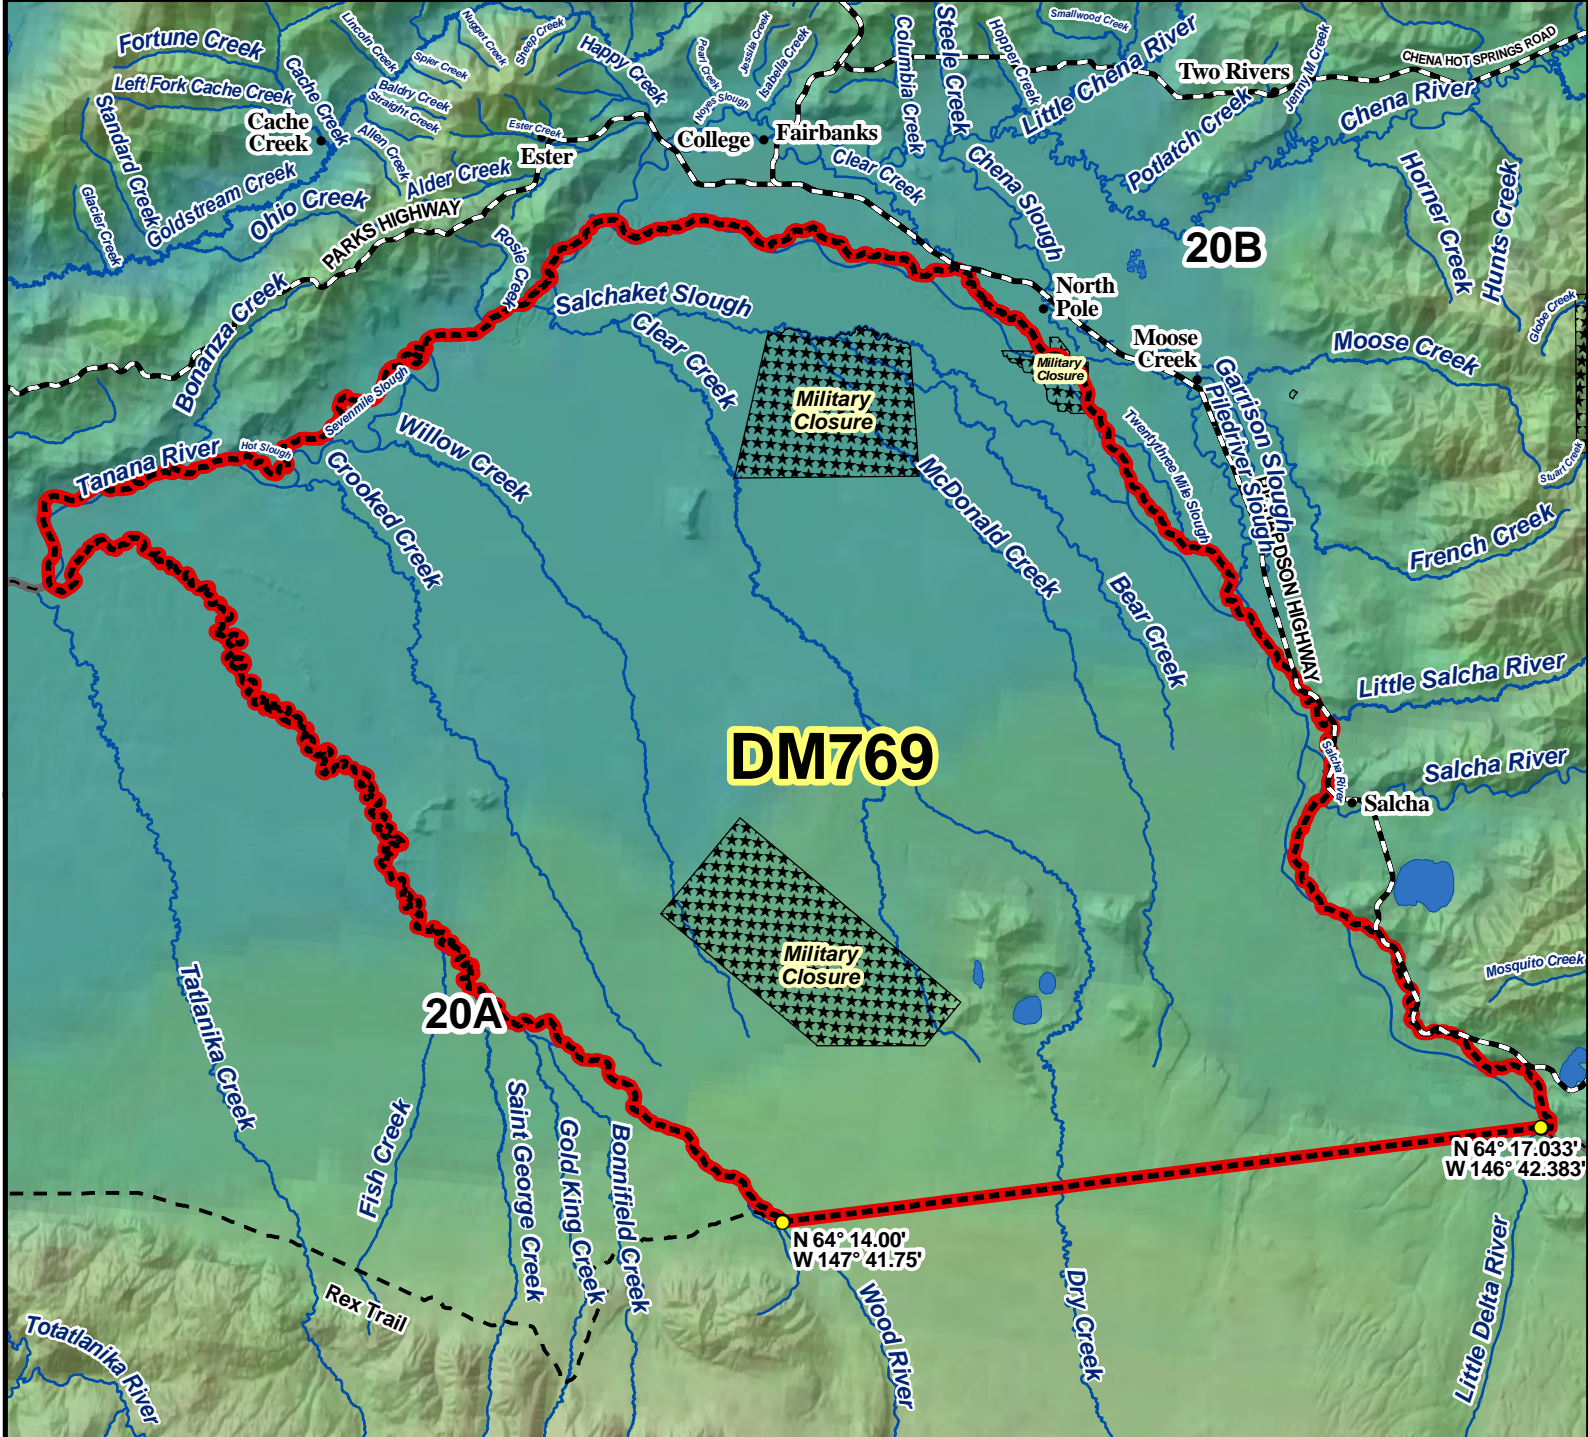

DM769 Moose Drawing Permit Hunt

AREA DESCRIPTION: Unit 20A, bounded on the north and east by the north bank of the Tanana River, bounded on the south by a line beginning at the mouth of the Little Delta River (N 64° 17.033', W 146° 42.383') to the intersection of the Wood River's east bank and the Rex Trail (N 64° 14.00', W 147° 41.75'), and bounded on the west by the east bank of the Wood River.