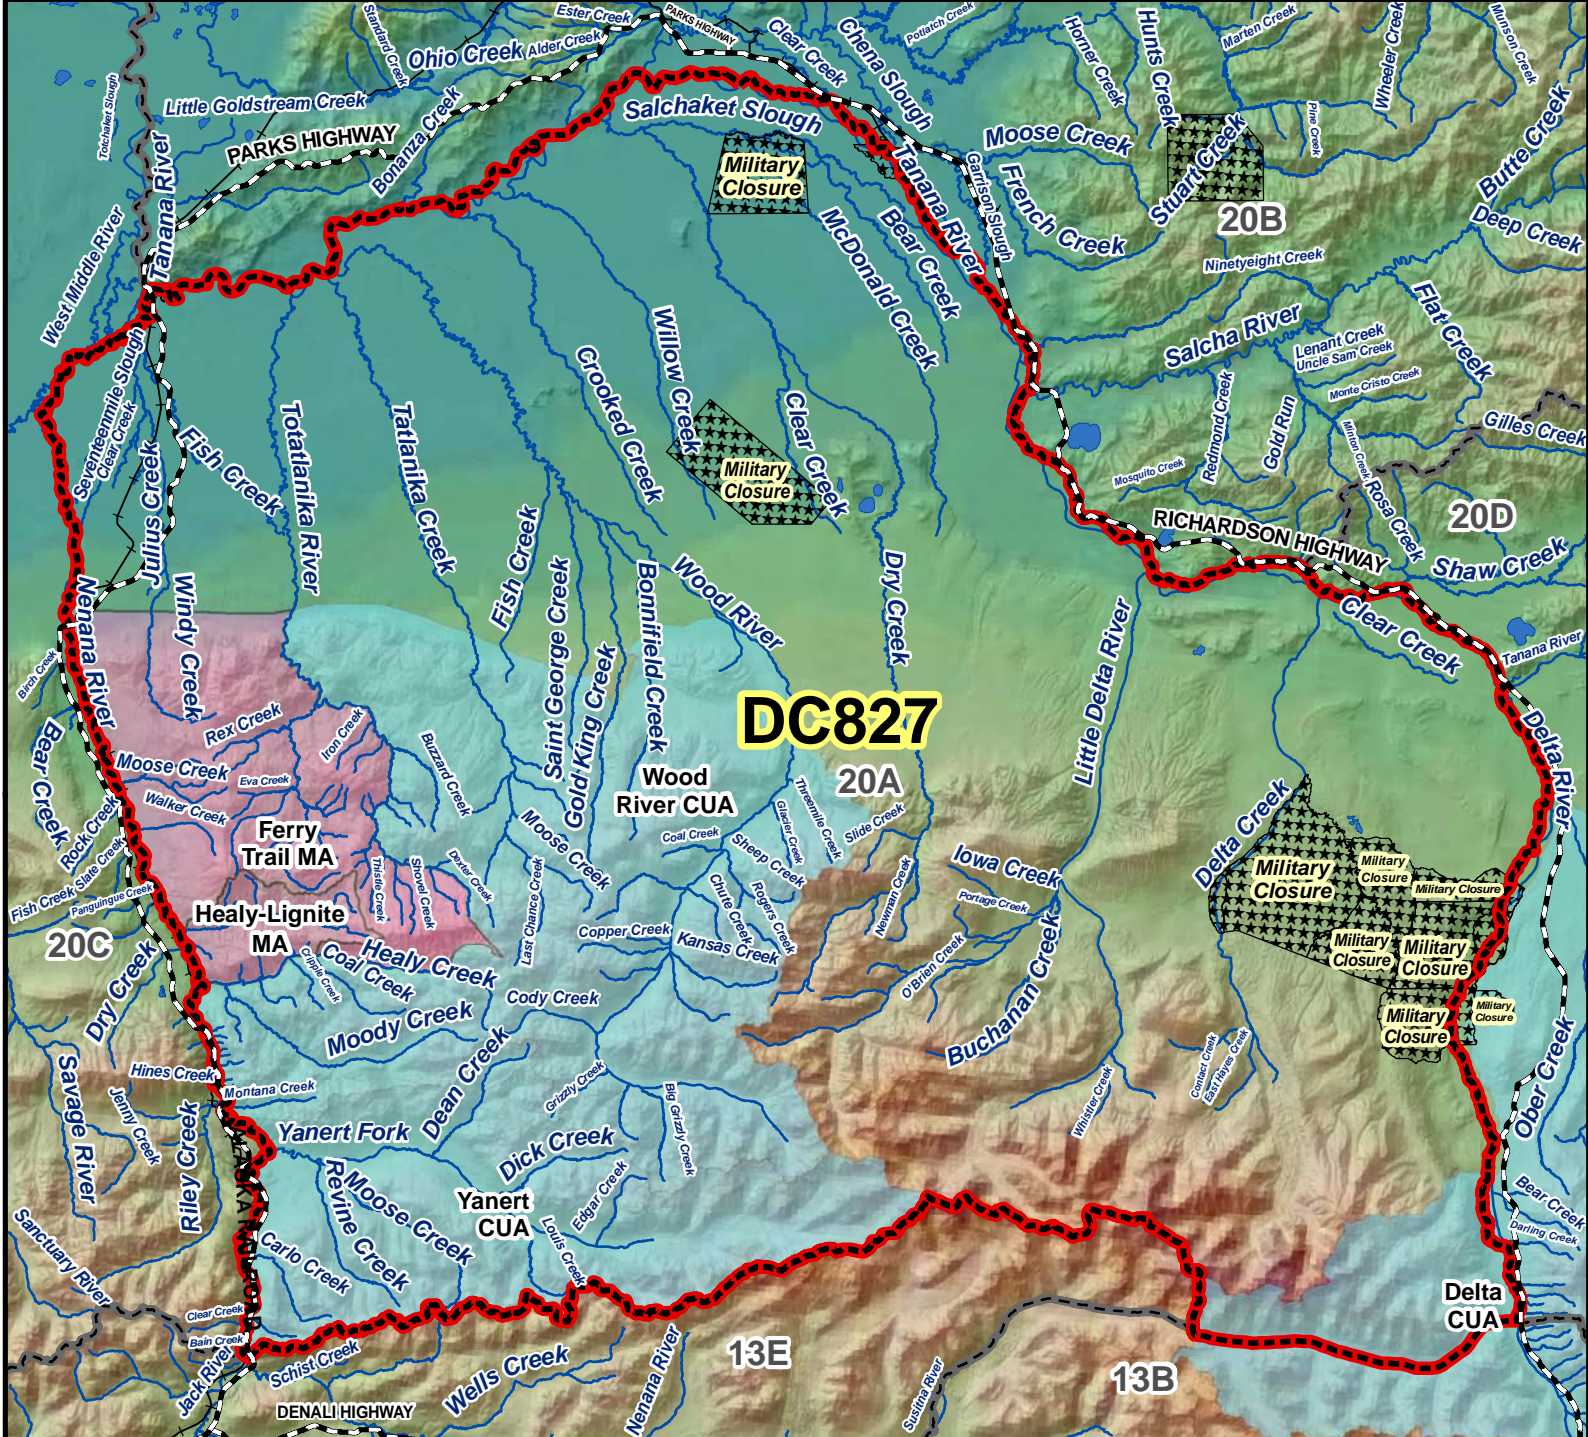

DC827 Caribou Drawing Permit Hunt

AREA DESCRIPTION: Unit 20A, Central Alaska Range.