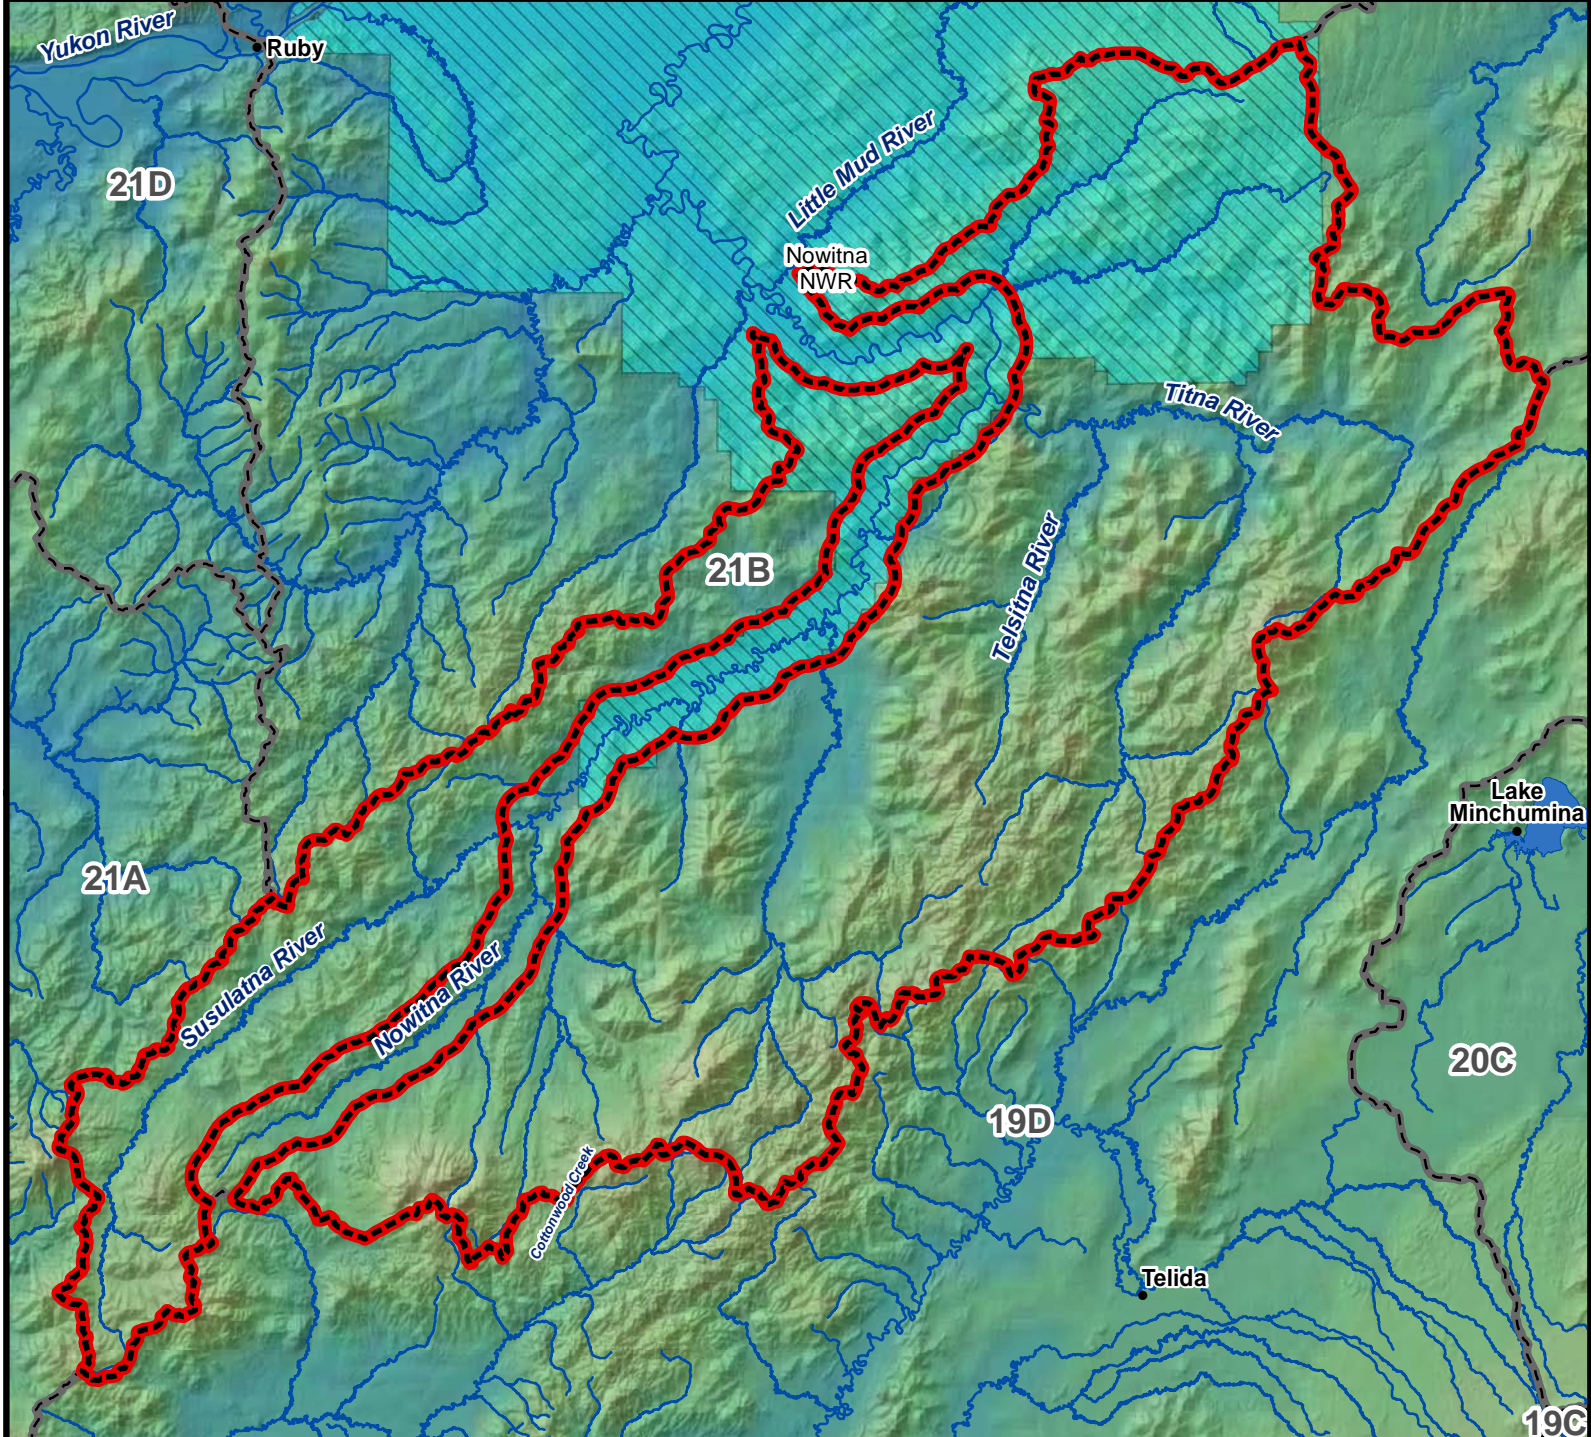

# Unit 21B, Nowitna River Moose - General Hunt

Residents and Nonresidents - **Harvest Ticket Required**

**AREA DESCRIPTION:** Unit 21B, Nowitna River drainage upstream from the Little Mud River drainage, and outside a corridor extending 2 miles on either side of and including the Nowitna River.