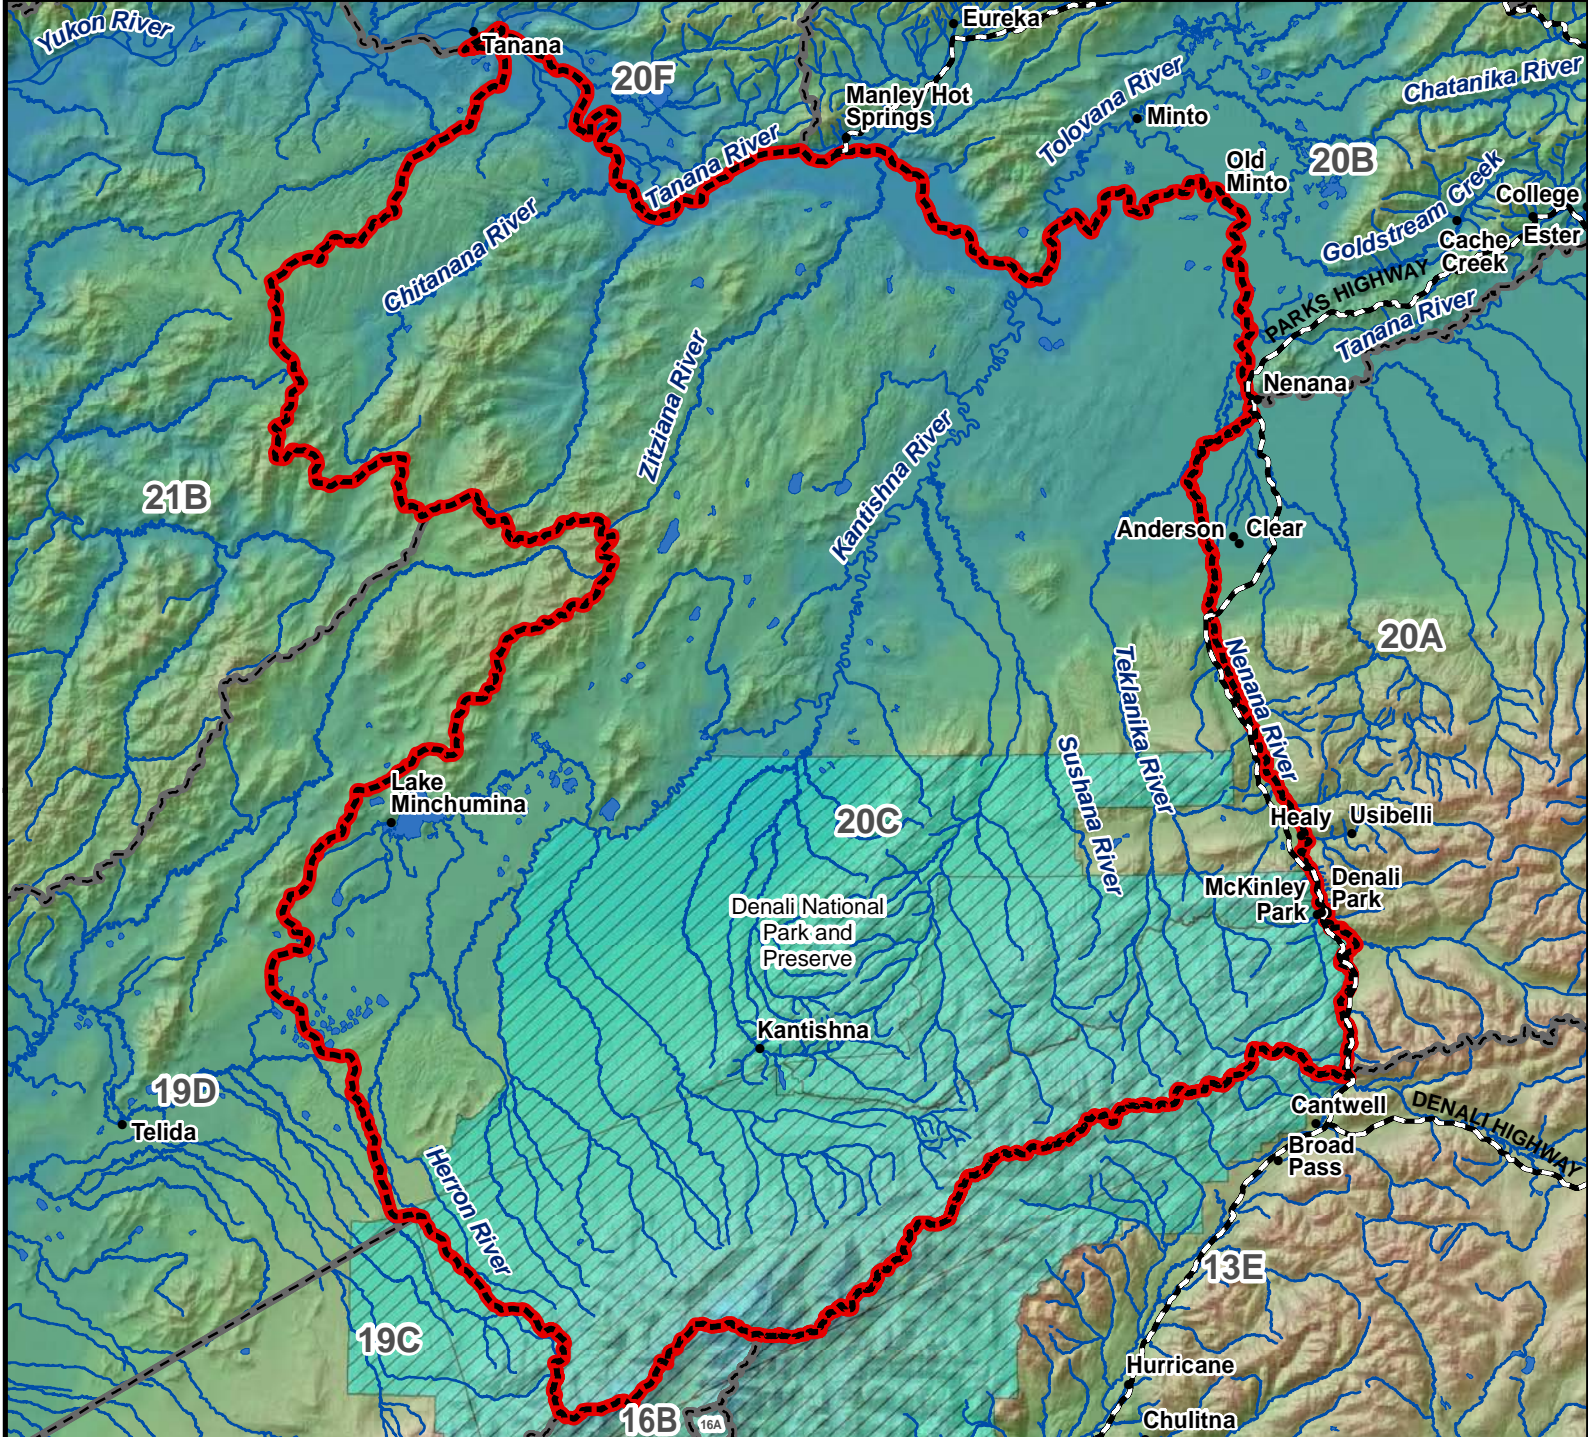

Unit 20C

Moose - General Hunt

*Residents and Nonresidents - **Harvest Ticket Required***

AREA DESCRIPTION: Unit 20C.

Please refer to the Alaska Hunting Regulations booklet for bag type, seasons, and additional regulations concerning this hunt.