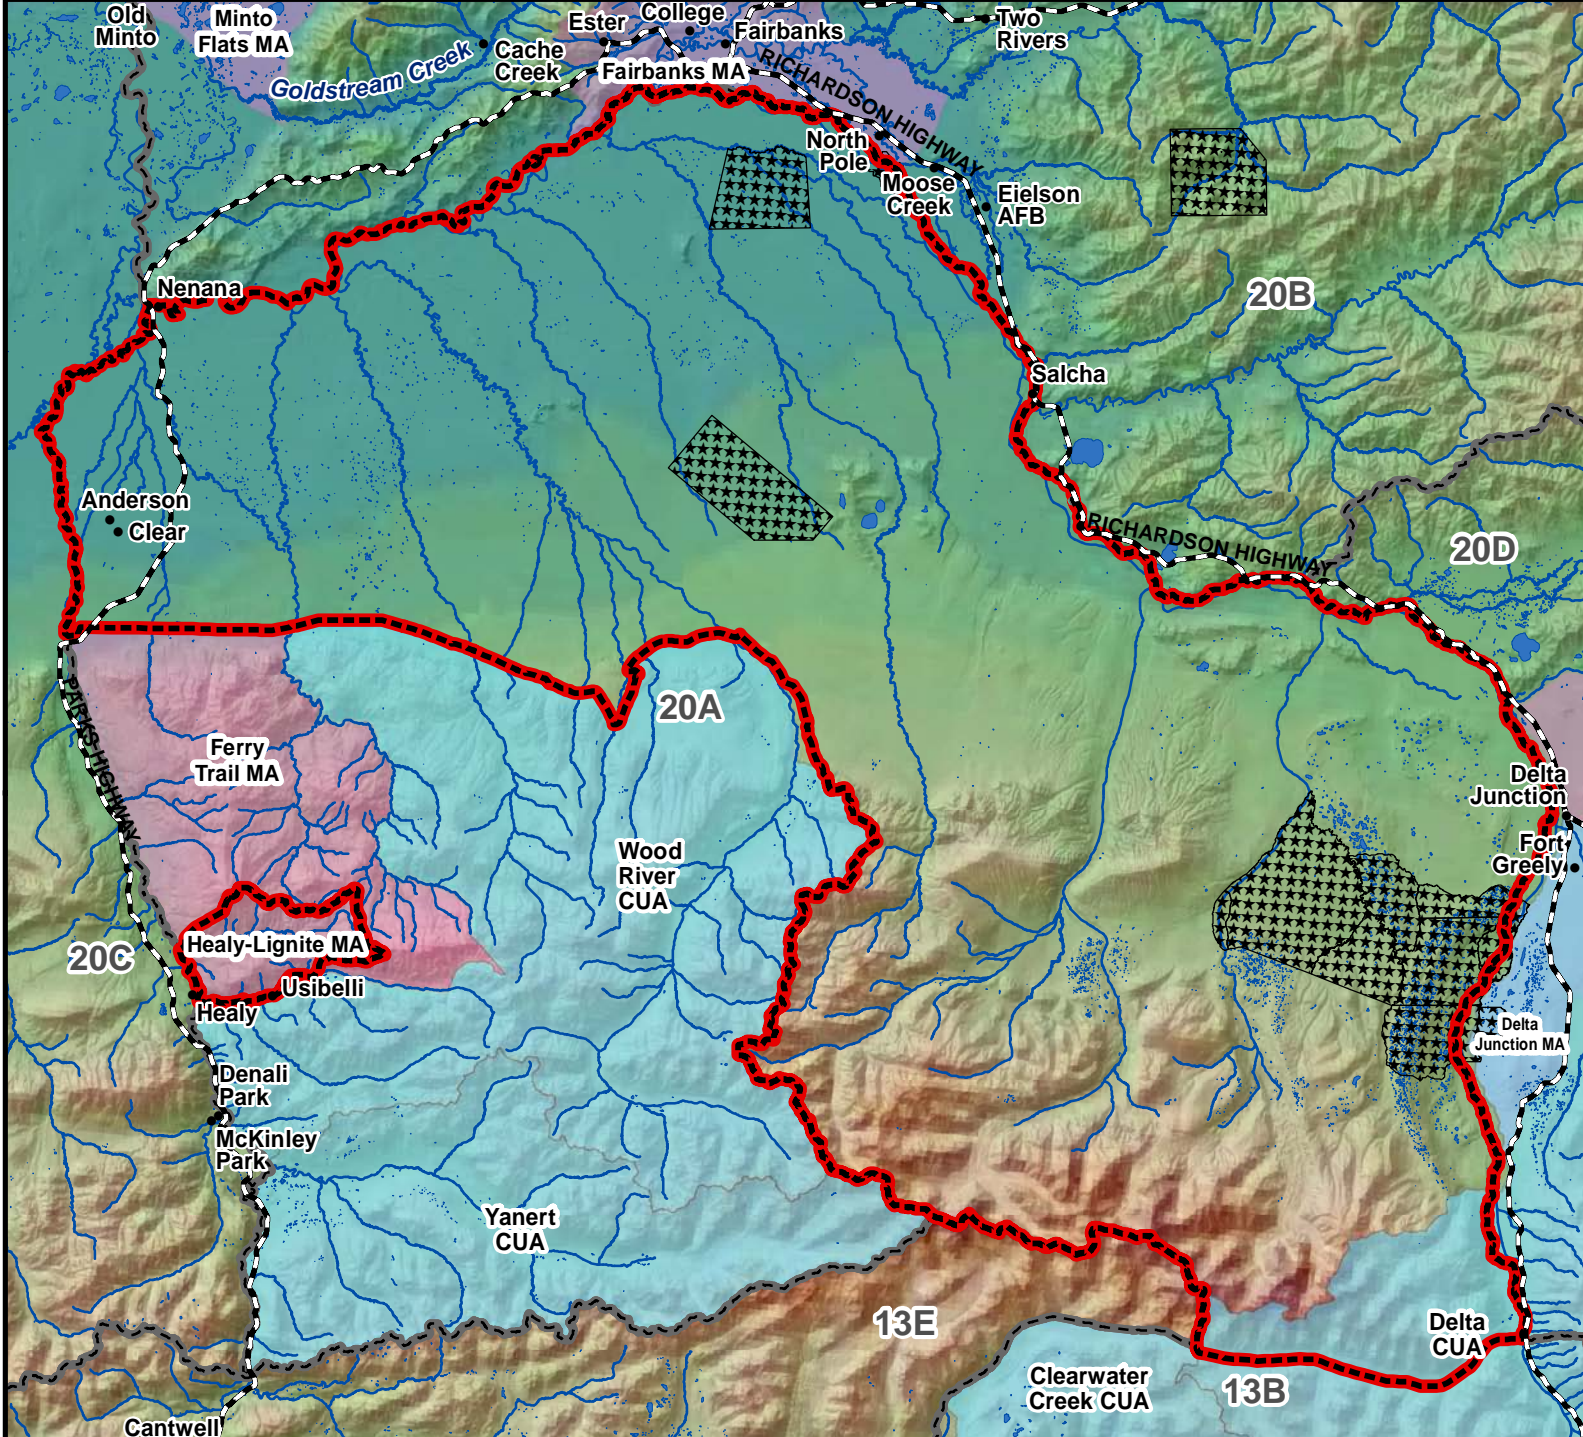

Unit 20A, Remainder Moose - General Hunt

Residents and Nonresidents - **Harvest Ticket Required**

AREA DESCRIPTION: Unit 20A, remainder.

Please refer to the Alaska Hunting Regulations booklet for bag type, seasons, and additional regulations concerning this hunt.