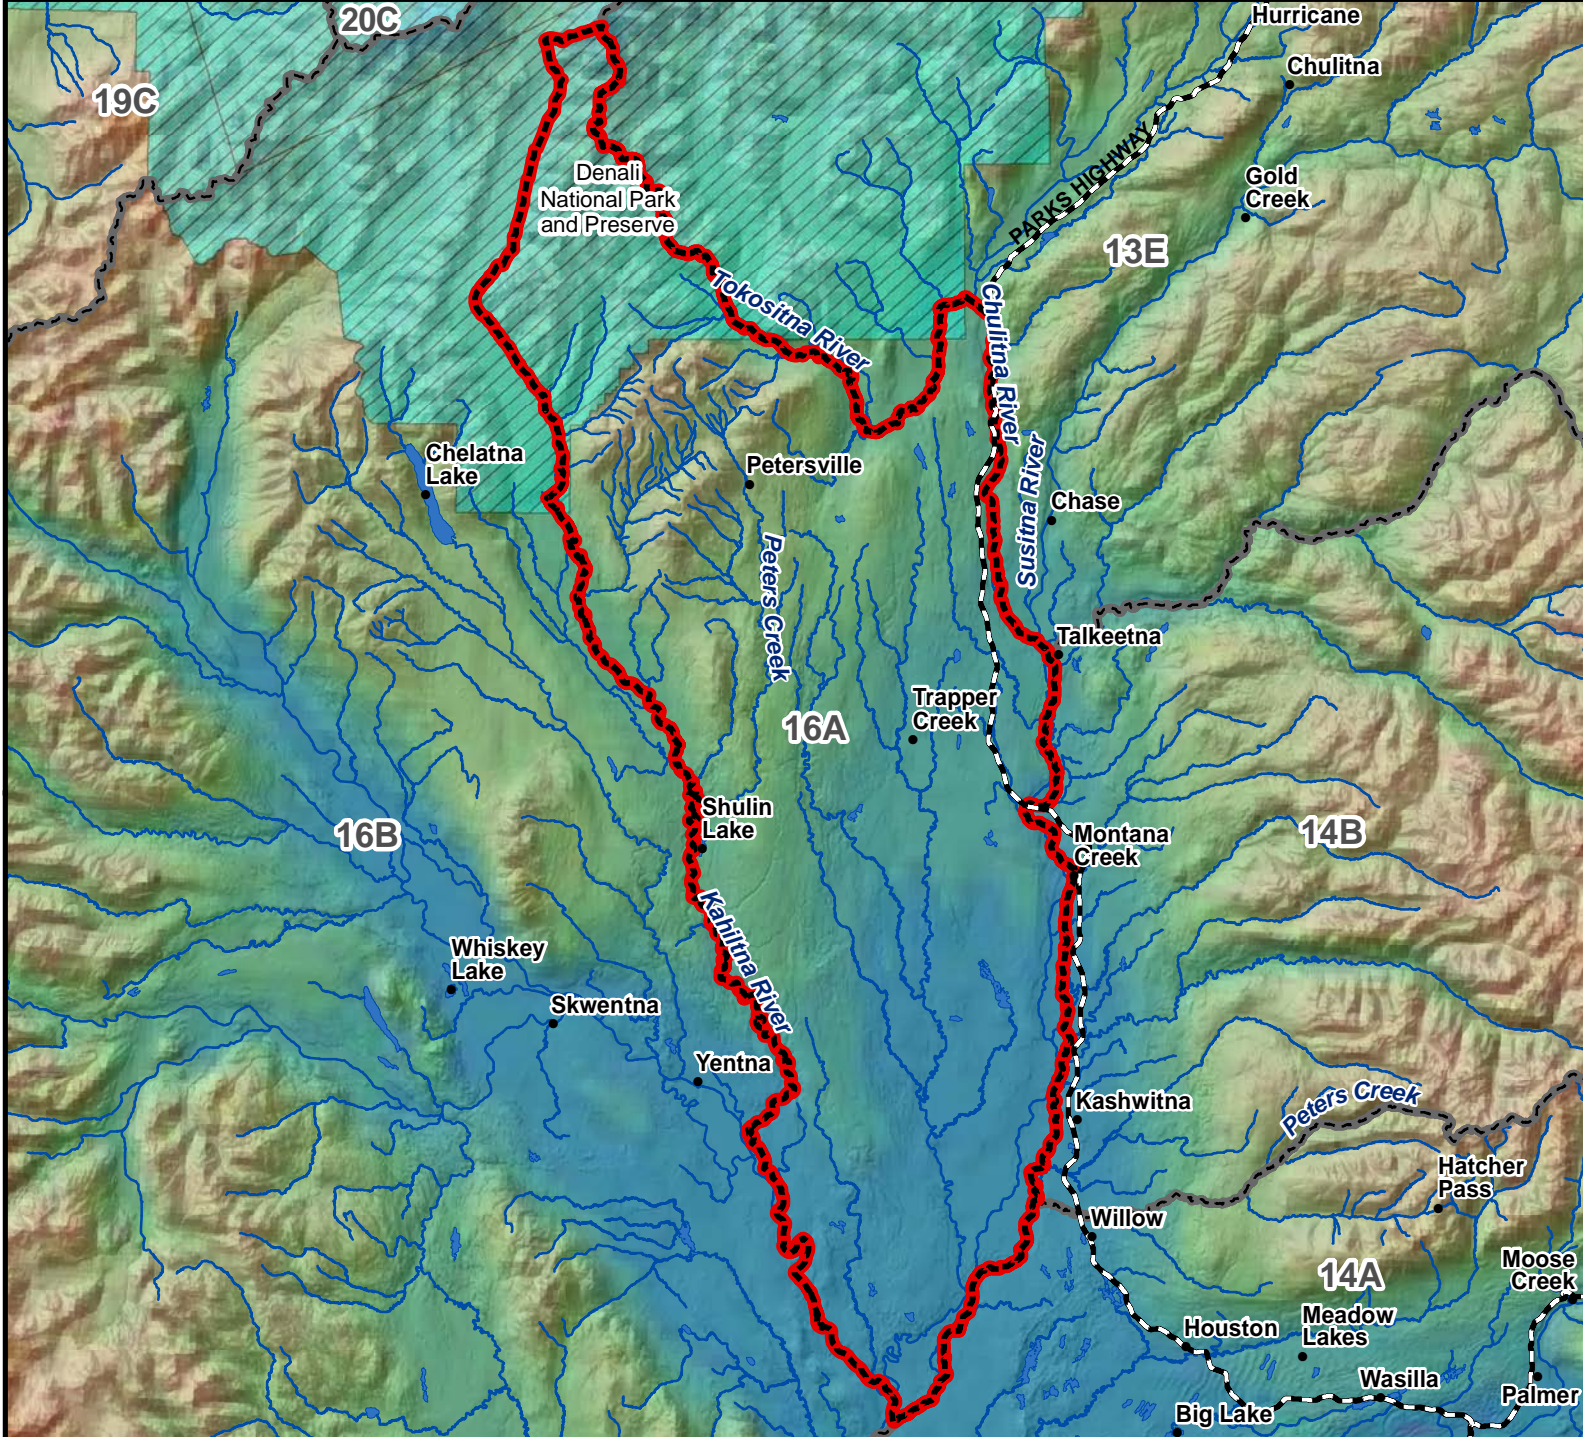

Unit 16A

Moose - General Hunt

Residents and Nonresidents - *Harvest Ticket Required*

AREA DESCRIPTION: Unit 16A.

Please refer to the Alaska Regulations booklet for bag type, seasons, and additional regulations concerning this hunt.