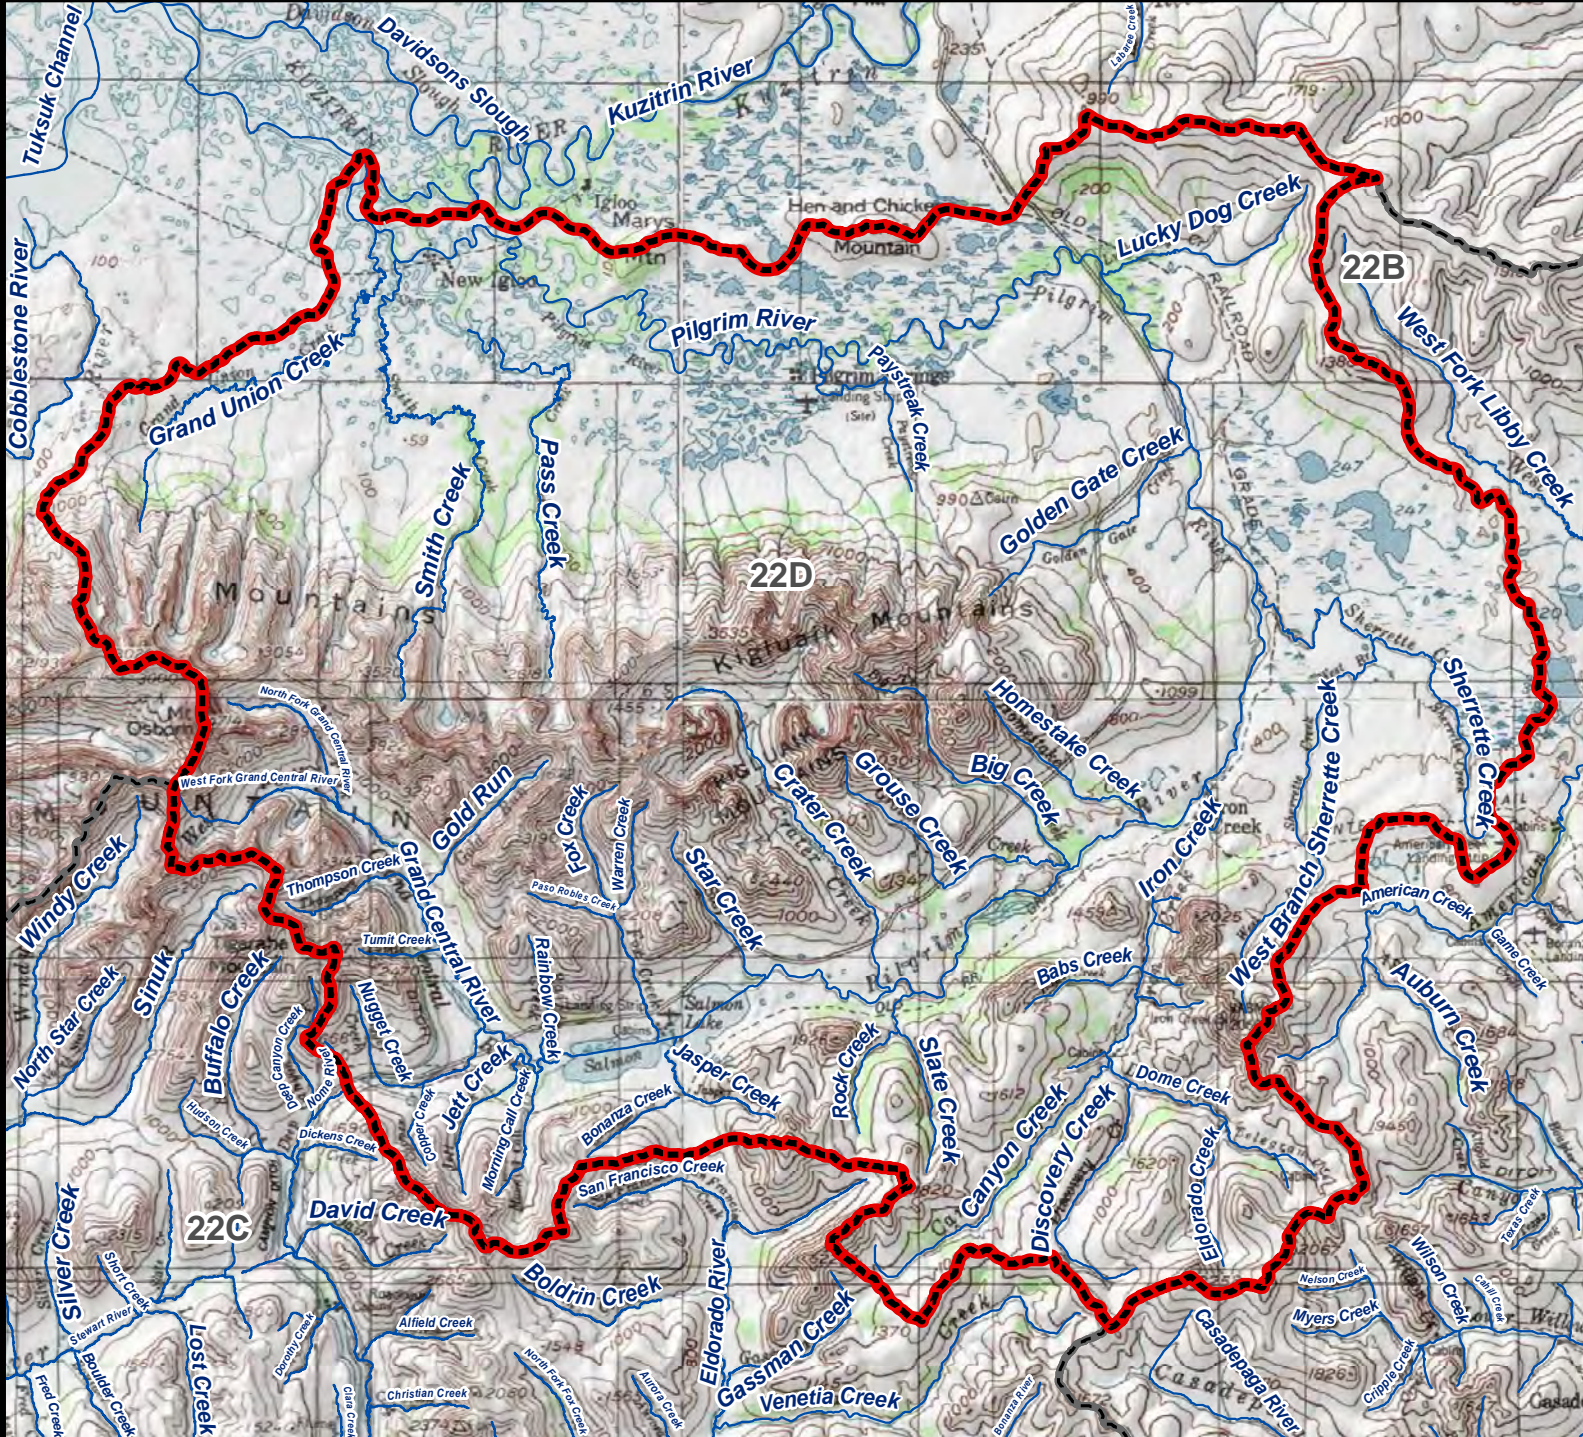

# Unit 22D, Pilgrim River Caribou - General Hunt

**Nonresidents - Harvest Ticket Required**

This map is intended for hunt planning use, not for determining legal property or regulatory boundaries. Content is compiled from various sources and is subject to change without notice. See current hunting regulations for written descriptions of boundaries. Hunters are responsible for knowing the land ownership and regulations of the areas they intend to hunt.

**AREA DESCRIPTION:** Unit 22D, Pilgrim River drainage.

**Please refer to the Alaska Hunting Regulations booklet for bag type, seasons, and additional regulations concerning this hunt.**