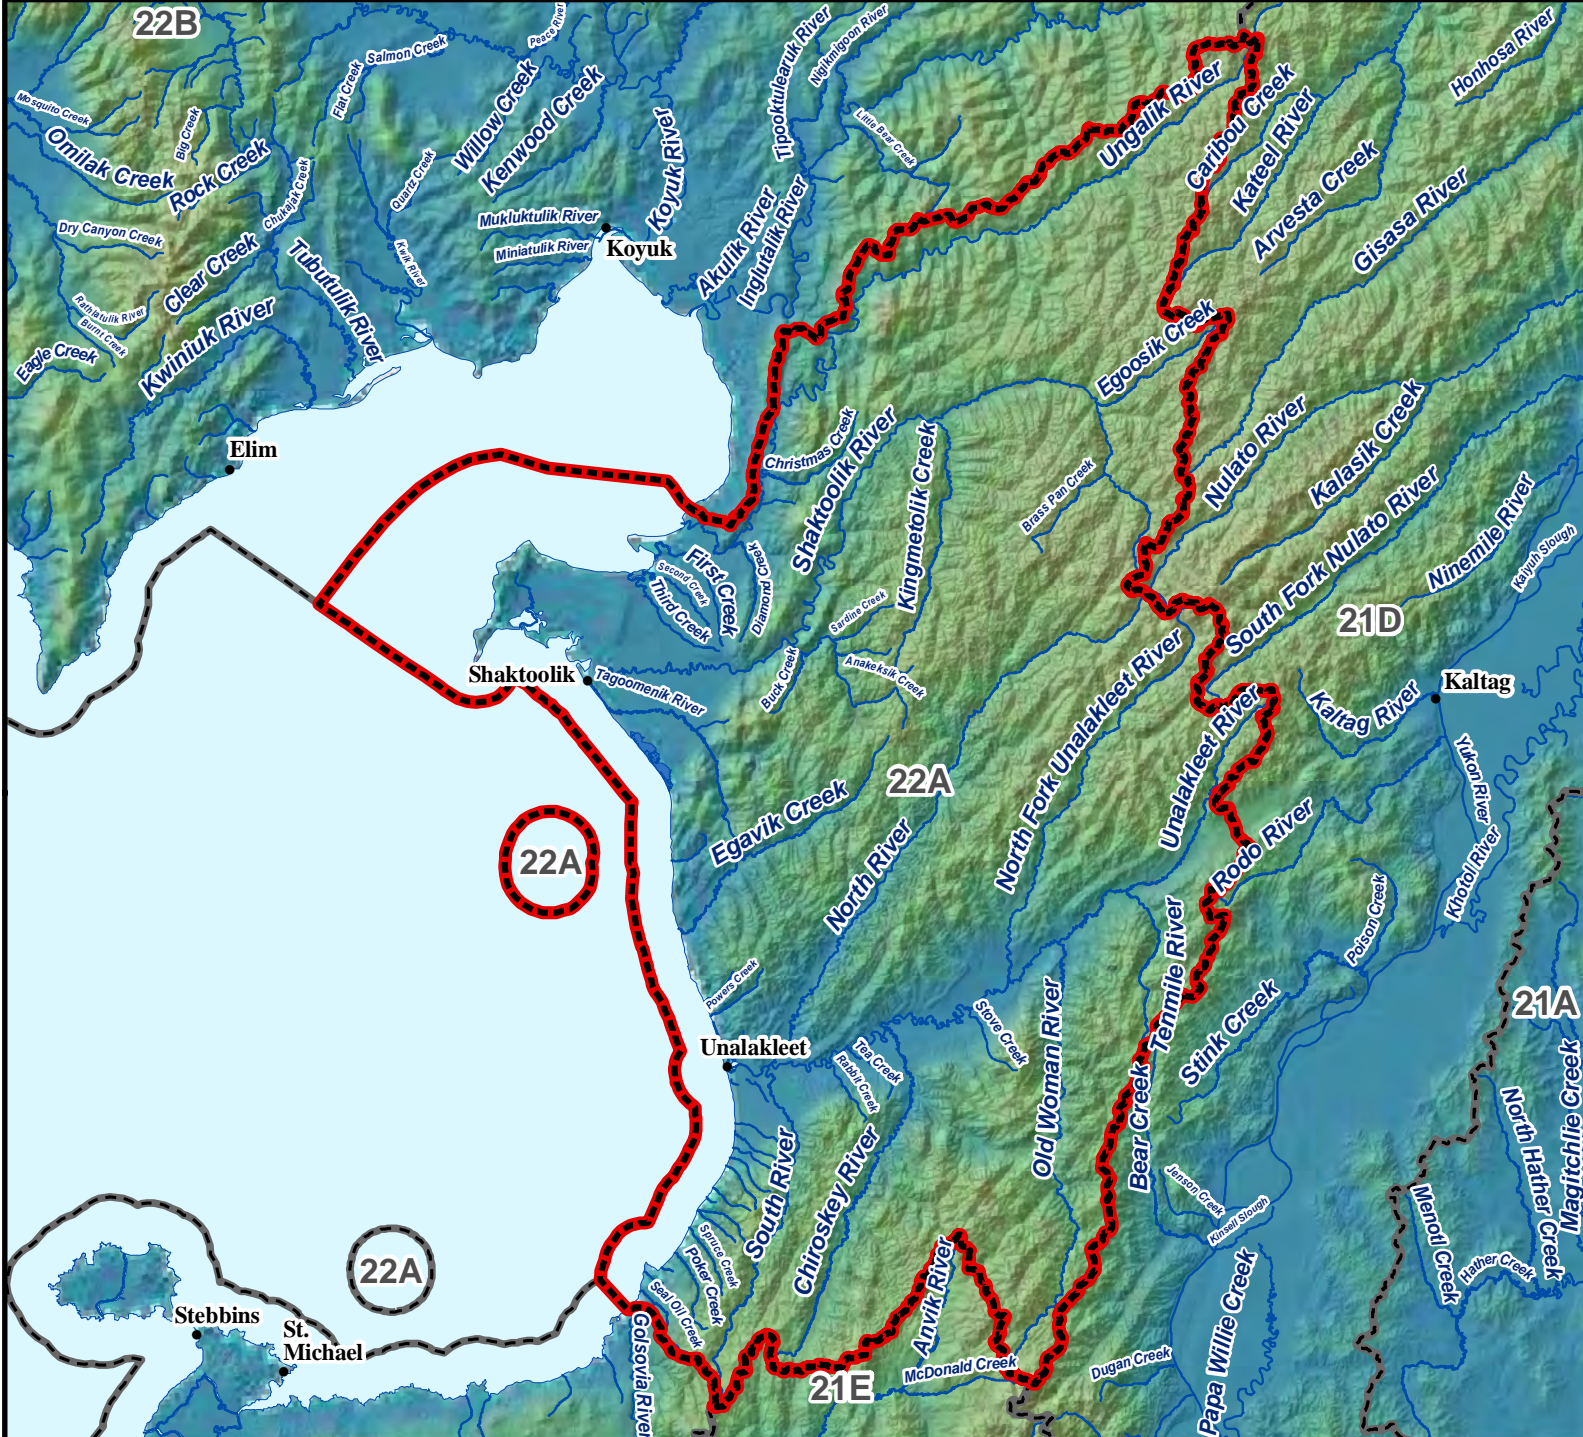

Residents:
No Open General Season Hunt; see Alaska Hunting Regulations for other hunts.

Unit 22A, North Caribou - General Hunt

Nonresidents - Harvest Ticket Required

This map is intended for hunt planning use, not for determining legal property or regulatory boundaries. Content is compiled from various sources and is subject to change without notice. See current hunting regulations for written descriptions of boundaries. Hunters are responsible for knowing the land ownership and regulations of the areas they intend to hunt.

AREA DESCRIPTION: Units 22A, north of Golsovia River drainage.

Please refer to the Alaska Hunting Regulations booklet for bag type, seasons, and additional regulations concerning this hunt.