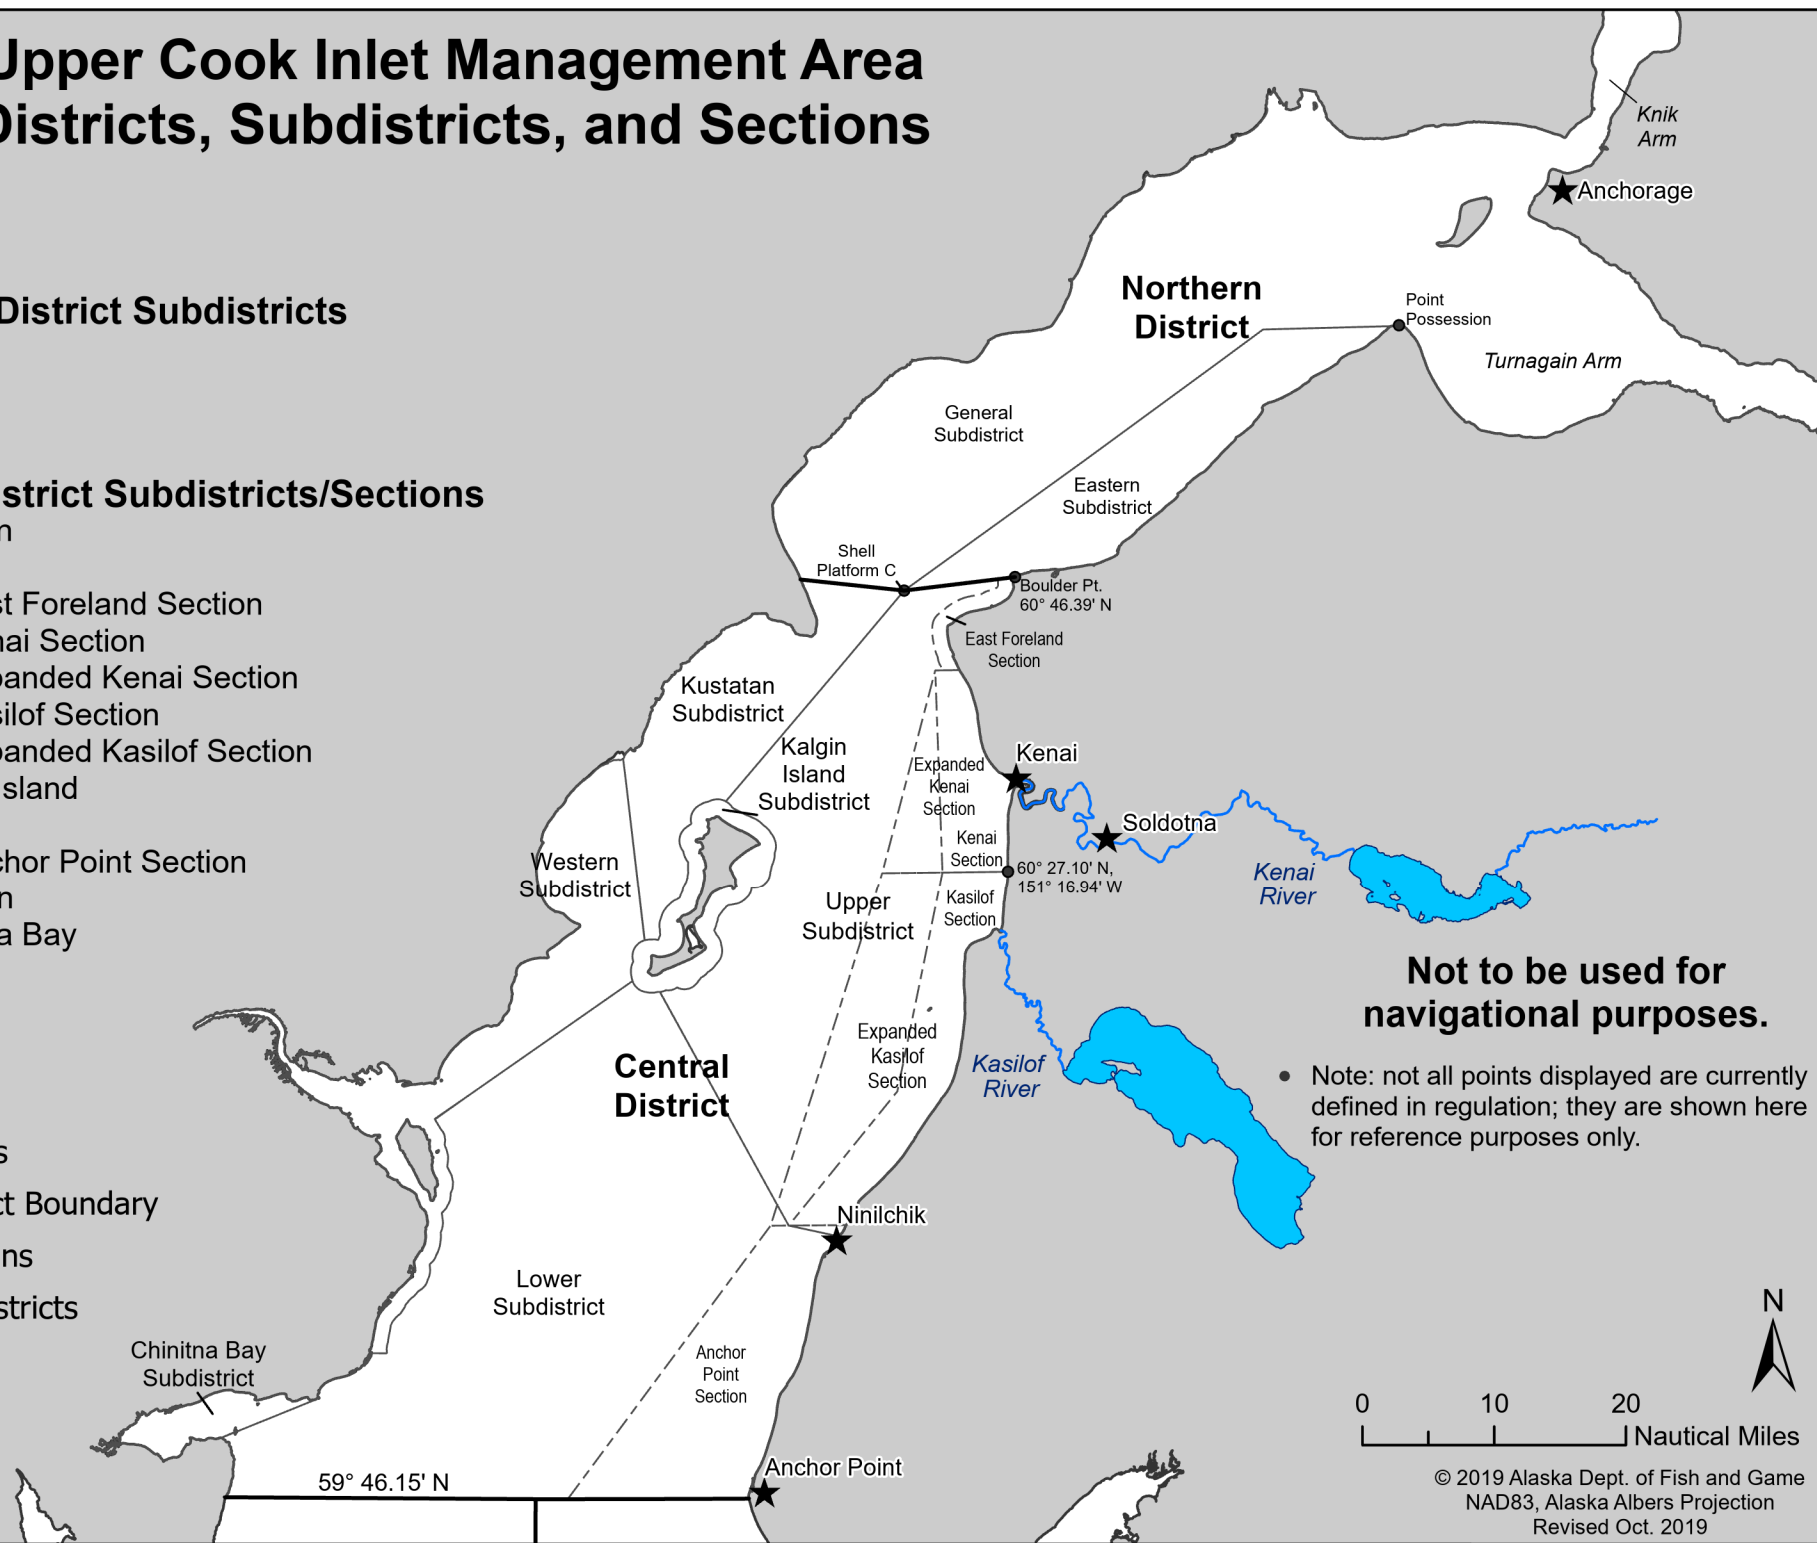

# Upper Cook Inlet Management Area Districts, Subdistricts, and Sections

## Northern District Subdistricts

- General
- Eastern

## Central District Subdistricts/Sections

- Kustatan
- Upper
  - East Foreland Section
  - Kenai Section
  - Expanded Kenai Section
  - Kasilof Section
  - Expanded Kasilof Section
- Kalgin Island
- Lower
  - Anchor Point Section
- Western
- Chinitna Bay

- ★ Towns
- District Boundary
- - - Sections
- Subdistricts

**Not to be used for navigational purposes.**

• Note: not all points displayed are currently defined in regulation; they are shown here for reference purposes only.