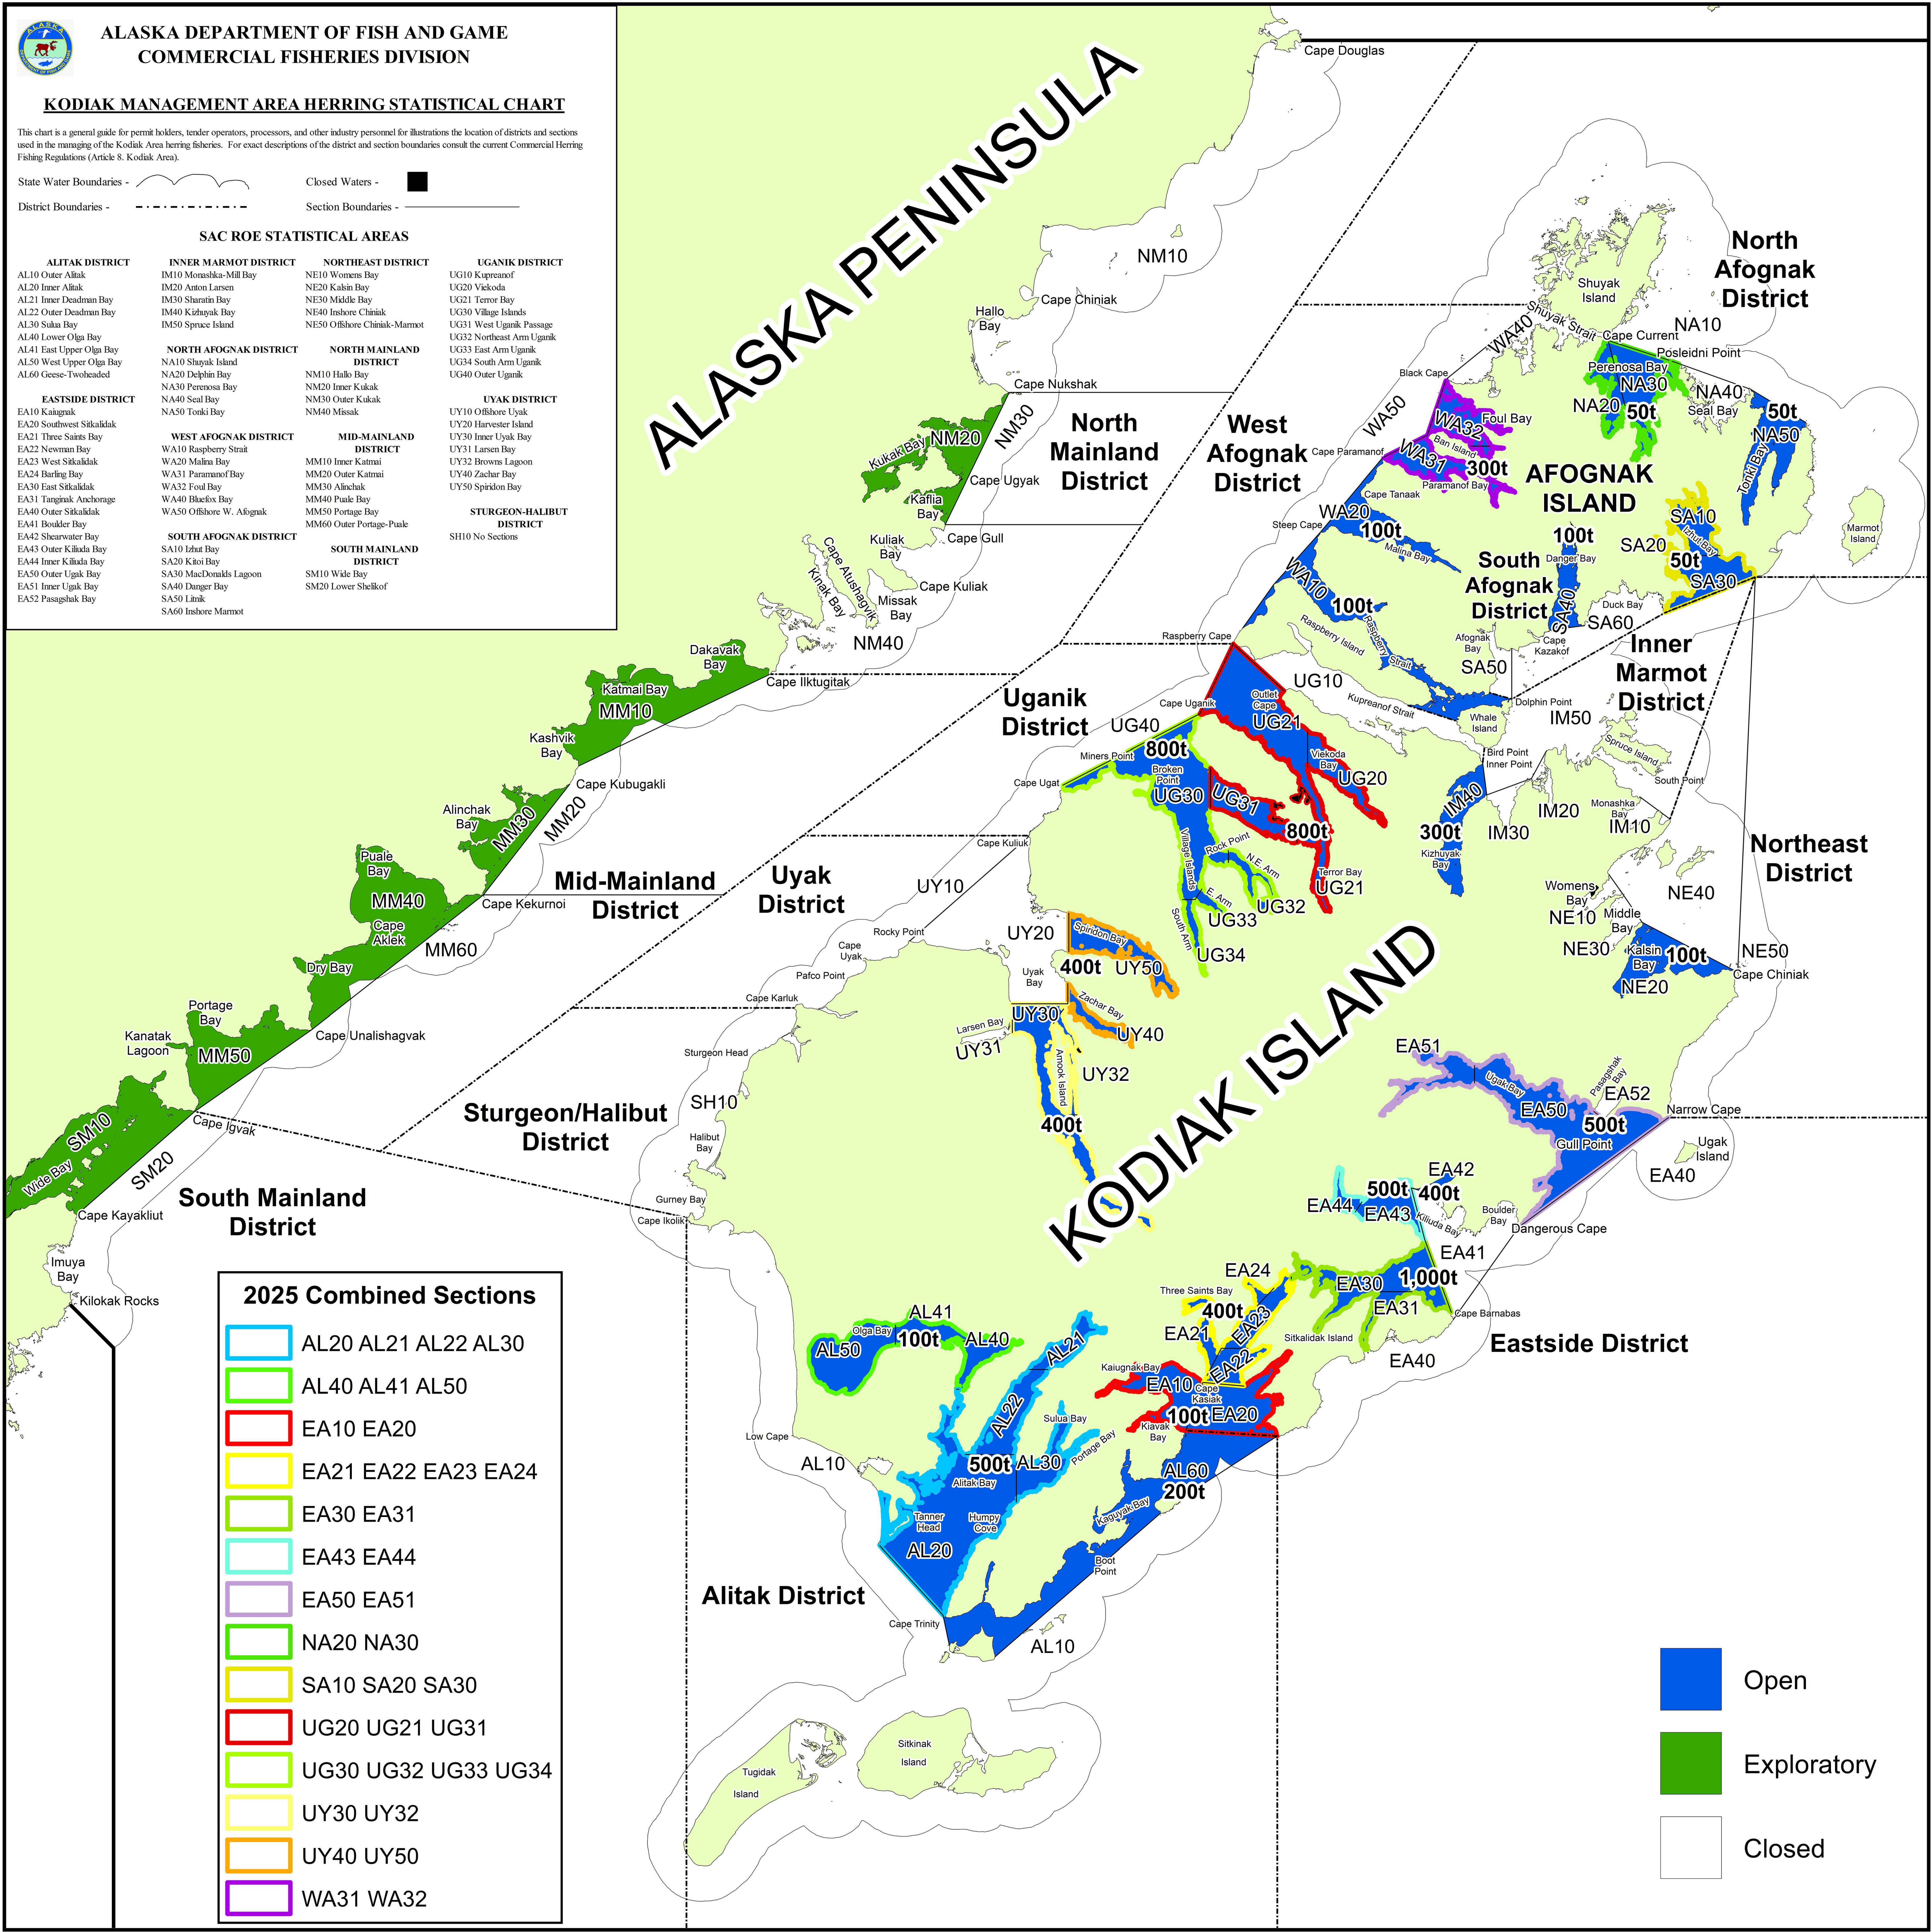

ALITAK DISTRICT AL10 Outer Alitak AL20 Inner Alitak AL21 Inner Deadman Bay AL22 Outer Deadman Bay AL30 Sulu Bay AL40 Lower Olga Bay AL41 East Upper Olga Bay AL50 West Upper Olga Bay AL60 Geese-Twoheaded	INNER MARMOT DISTRICT IM10 Monashka-Mill Bay IM20 Anton Larsen IM30 Sharatin Bay IM40 Kizhuyak Bay IM50 Spruce Island	NORTHEAST DISTRICT NE10 Womens Bay NE20 Kalsin Bay NE30 Middle Bay NE40 Inshore Chiniak NE50 Offshore Chiniak-Marmot	UGANIK DISTRICT UG10 Kupreanof UG20 Viekoda UG21 Terror Bay UG30 Village Islands UG31 West Uganik Passage UG32 Northeast Arm Uganik UG33 East Arm Uganik UG34 South Arm Uganik UG40 Outer Uganik
EASTSIDE DISTRICT EA10 Kaiugnak EA20 Southwest Sitkalidak EA21 Three Saints Bay EA22 Newman Bay EA23 West Sitkalidak EA24 Baring Bay EA30 East Sitkalidak EA31 Tanginak Anchorage EA40 Outer Sitkalidak EA41 Boulder Bay EA42 Shearwater Bay EA43 Outer Kiluda Bay EA44 Inner Kiluda Bay EA50 Outer Ugak Bay EA51 Inner Ugak Bay EA52 Pasagshak Bay	NORTH AFOGNAK DISTRICT NA10 Shuyak Island NA20 Delphin Bay NA30 Perenosa Bay NA40 Seal Bay NA50 Tonki Bay	NORTH MAINLAND DISTRICT NM10 Hallo Bay NM20 Inner Kukak NM30 Outer Kukak NM40 Missak	UYAK DISTRICT UY10 Offshore Uyak UY20 Harvester Island UY30 Inner Uyak Bay UY31 Larsen Bay UY40 Zachar Bay UY50 Spridon Bay
WEST AFOGNAK DISTRICT WA10 Raspberry Strait WA20 Malina Bay WA31 Paramanof Bay WA32 Foul Bay WA40 Bluefox Bay WA50 Offshore W. Afognak	MID-MAINLAND DISTRICT MM10 Inner Katmai MM20 Outer Katmai MM30 Alinchak MM40 Puale Bay MM50 Portage Bay MM60 Outer Portage-Puale	SOUTH AFOGNAK DISTRICT SA10 Izhat Bay SA20 Ktoi Bay SA30 MacDonalds Lagoon SA40 Danger Bay SA50 Latak SA60 Inshore Marmot	STURGEON-HALIBUT DISTRICT SH10 No Sections

2025 Combined Sections

	AL20 AL21 AL22 AL30
	AL40 AL41 AL50
	EA10 EA20
	EA21 EA22 EA23 EA24
	EA30 EA31
	EA43 EA44
	EA50 EA51
	NA20 NA30
	SA10 SA20 SA30
	UG20 UG21 UG31
	UG30 UG32 UG33 UG34
	UY30 UY32
	UY40 UY50
	WA31 WA32

Open
 Exploratory
 Closed