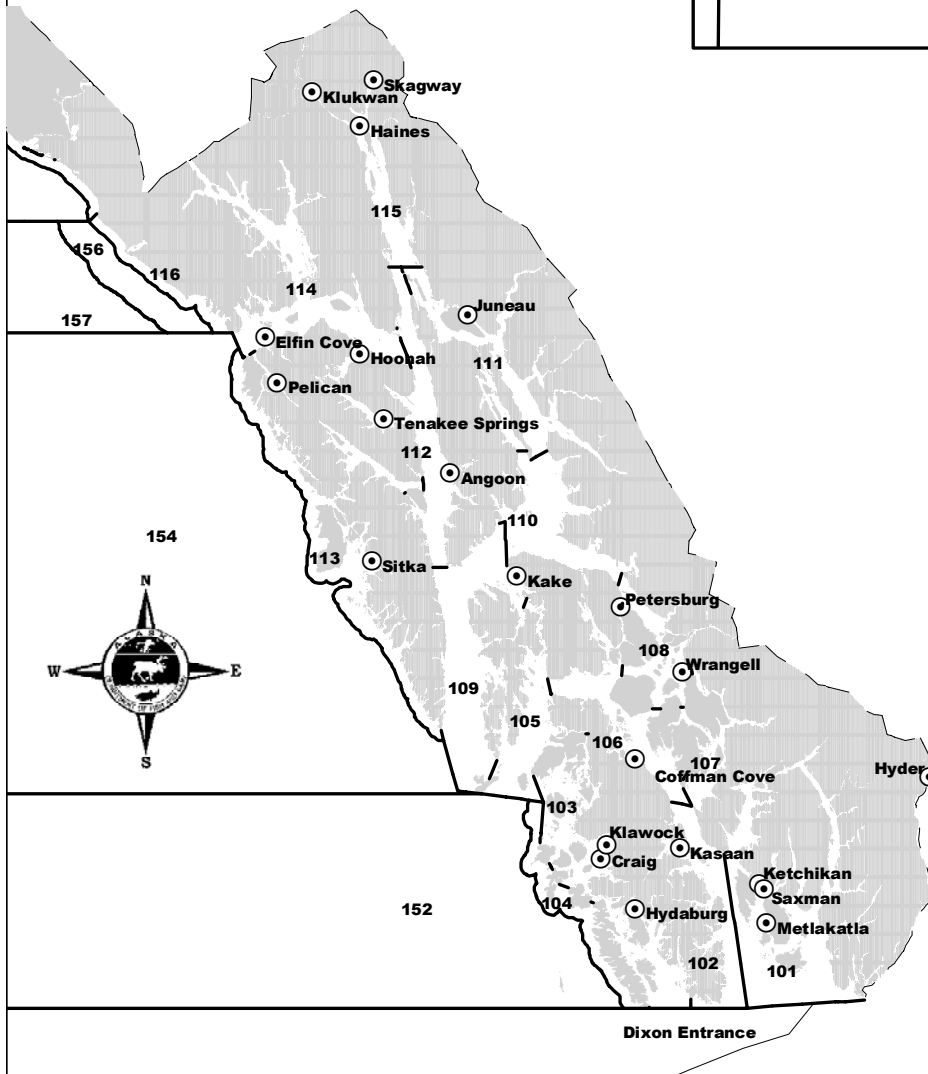

ADF&G Fishing Areas by District

Mercator Projection
NAD27 Datum
Not For Navigational Purposes

100 0 100 Kilometers