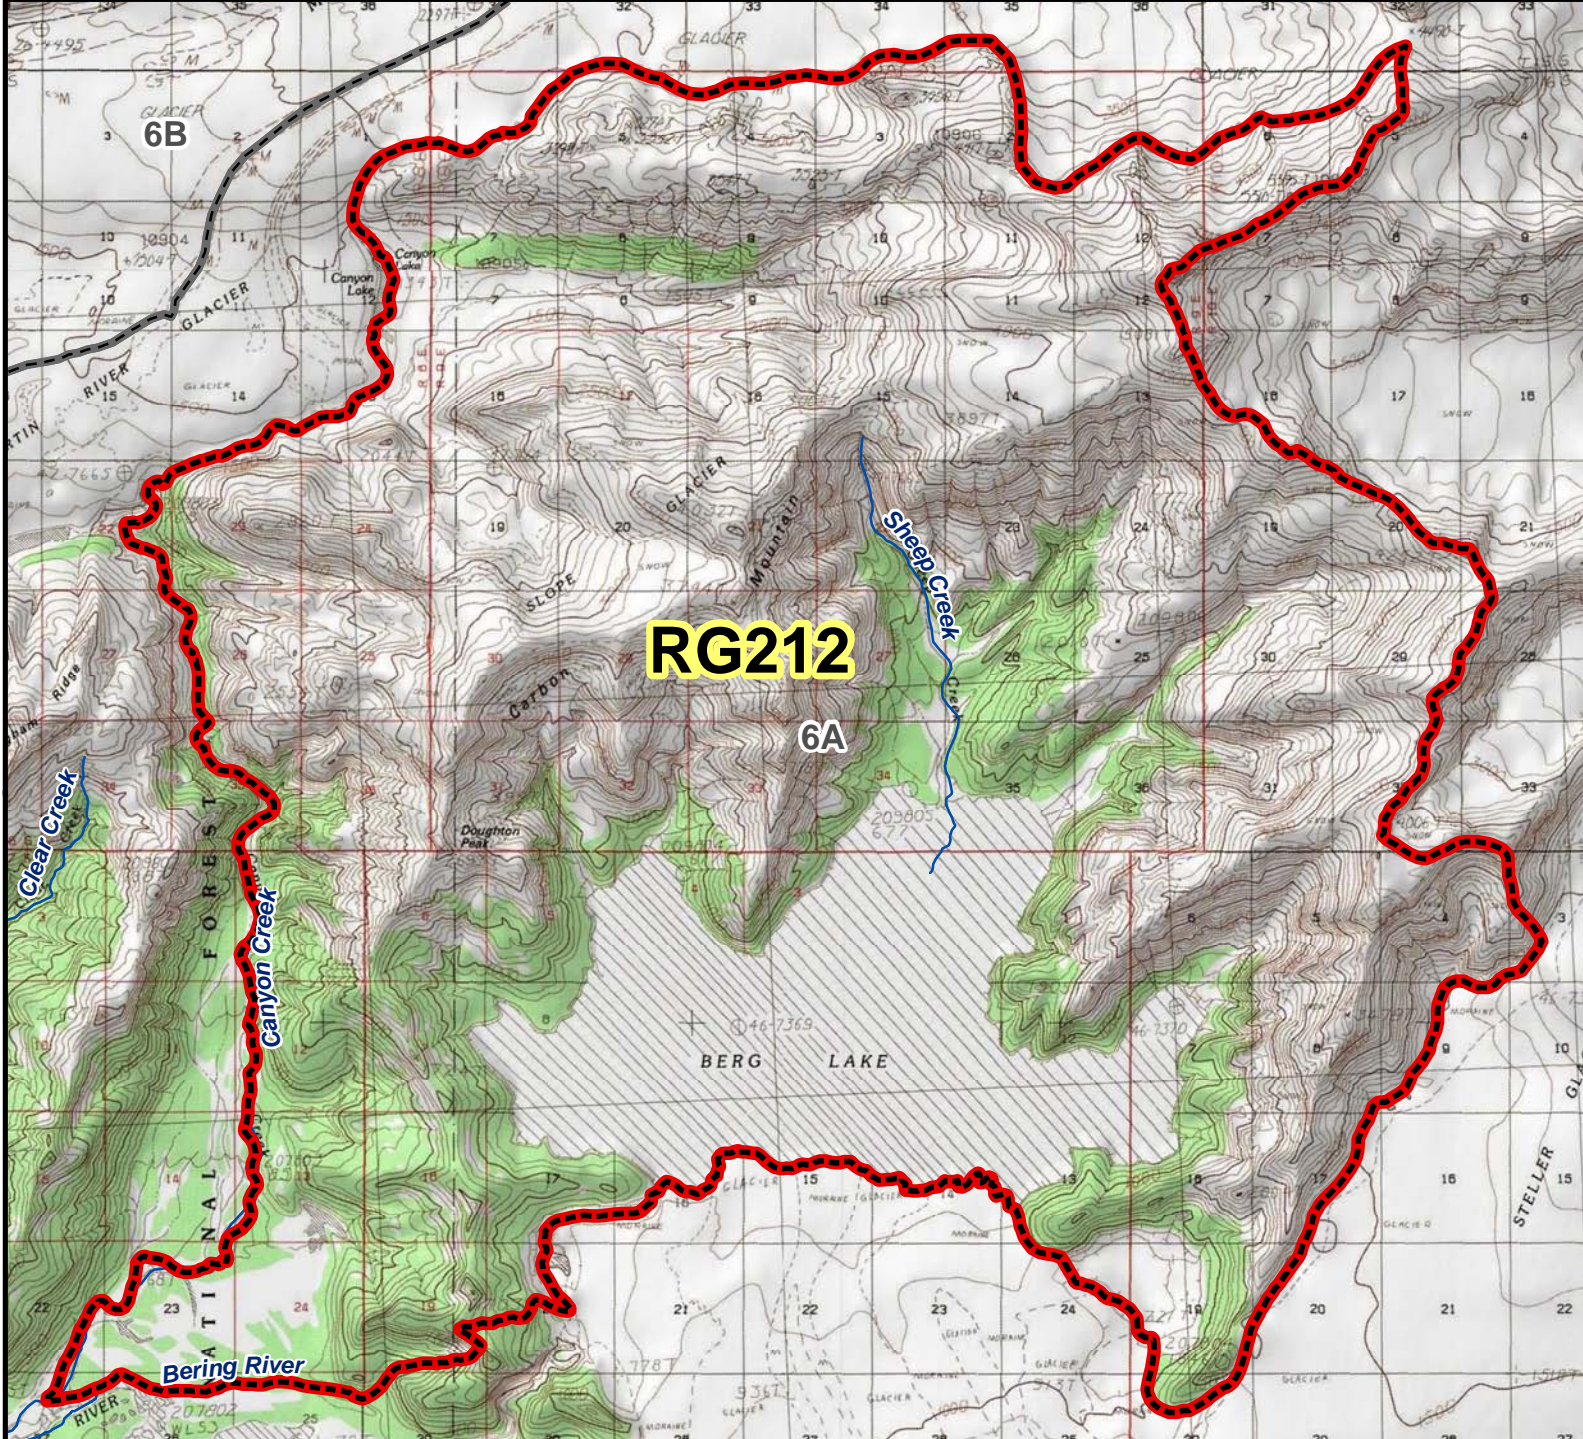

RG212 Mountain Goat Registration Permit Hunt

AREA DESCRIPTION: Unit 6A, that portion east of Canyon Lake and Canyon Creek, north of the main channel of Bering River, north and west of Stellar Glacier, and south of Martin River Glacier.