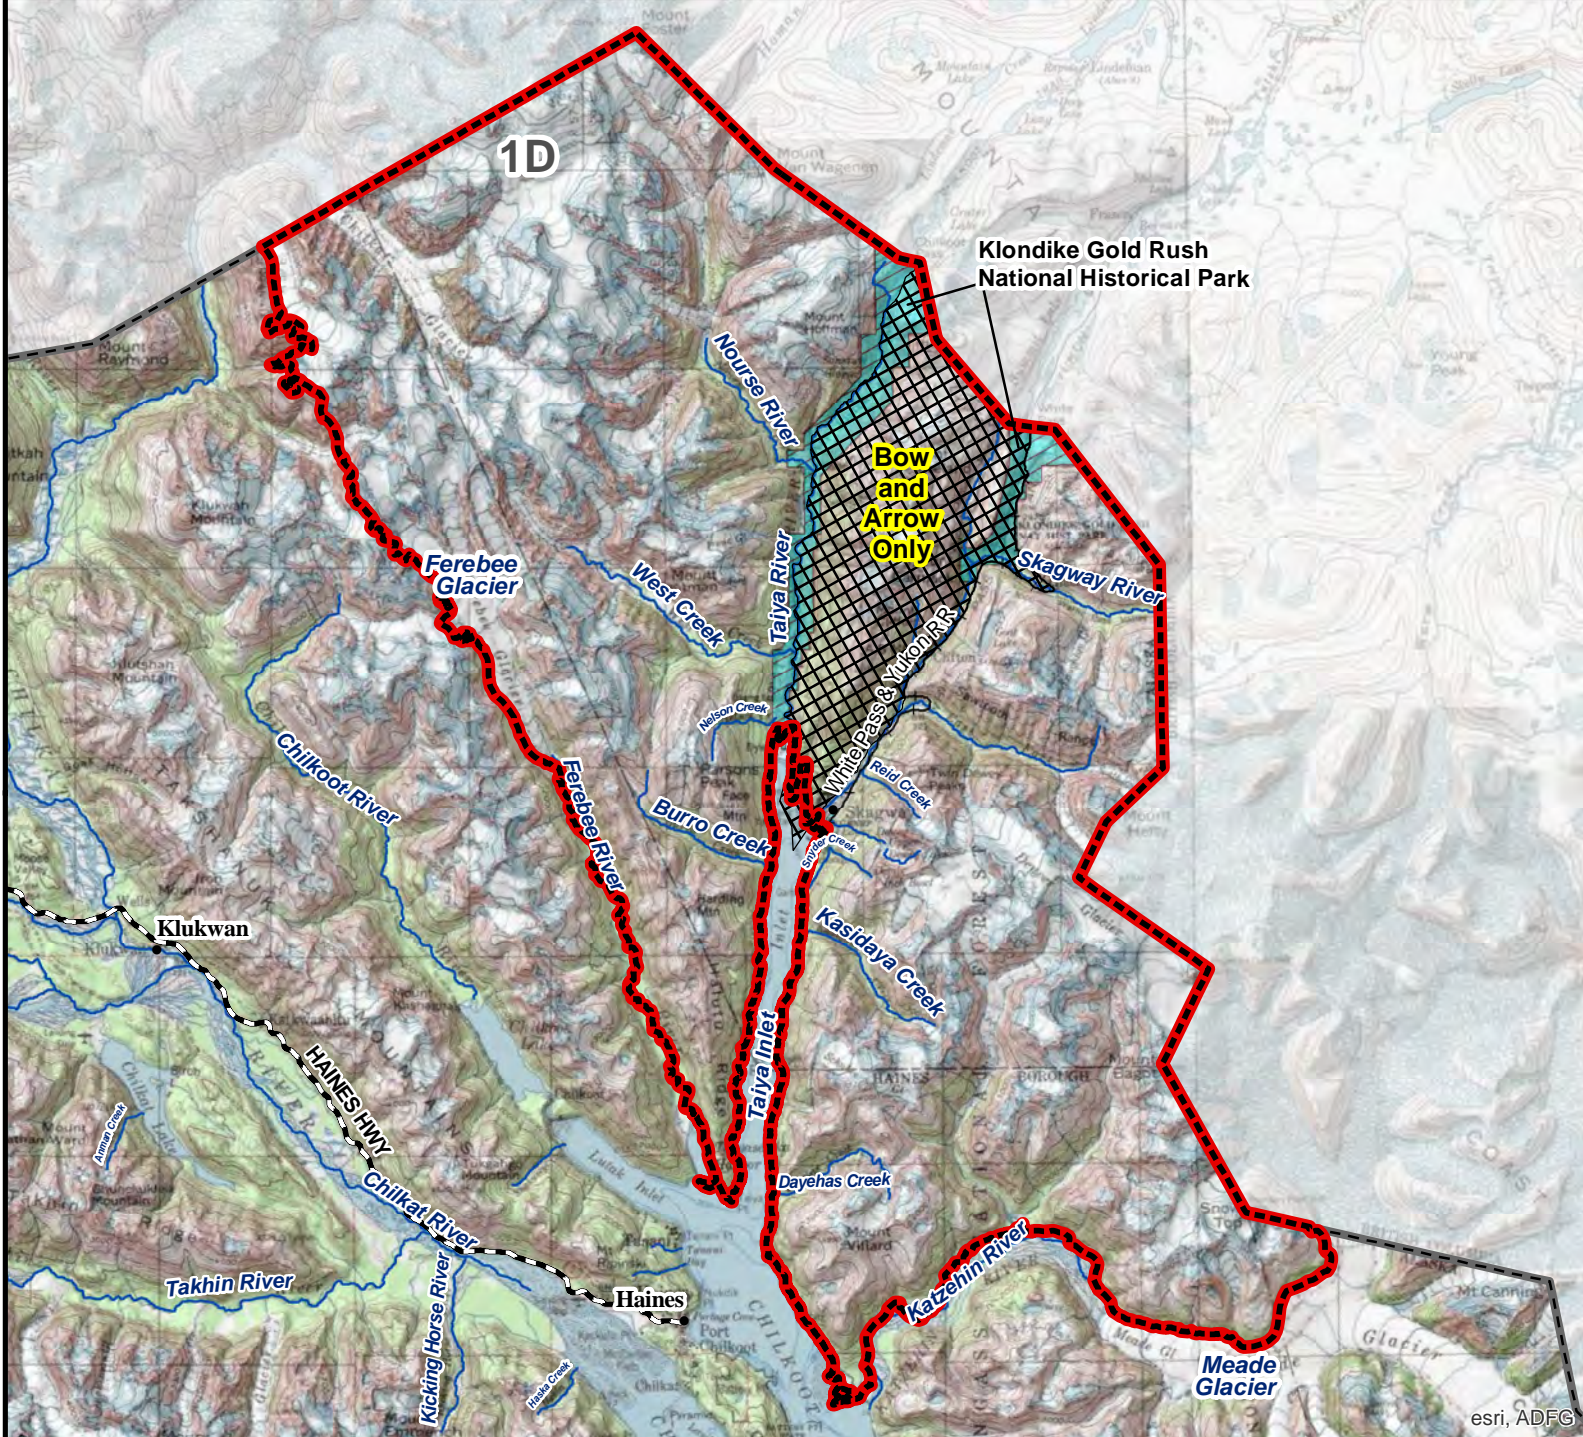

RG024 Mt Goat Registration Permit Hunt

This map is intended for hunt planning use, not for determining legal property or regulatory boundaries. Content is compiled from various sources and is subject to change without notice. See current hunting regulations for written descriptions of boundaries. Hunters are responsible for knowing the land ownership and regulations of the areas they intend to hunt.

AREA DESCRIPTION: Unit 1D, that portion between the Ferebee River and Glacier and Taiya River and Inlet, and between the White Pass and Yukon Railroad and the Katzechin River.

That portion between Taiya Inlet/River and the White Pass and Yukon Railroad is by bow and arrow only.