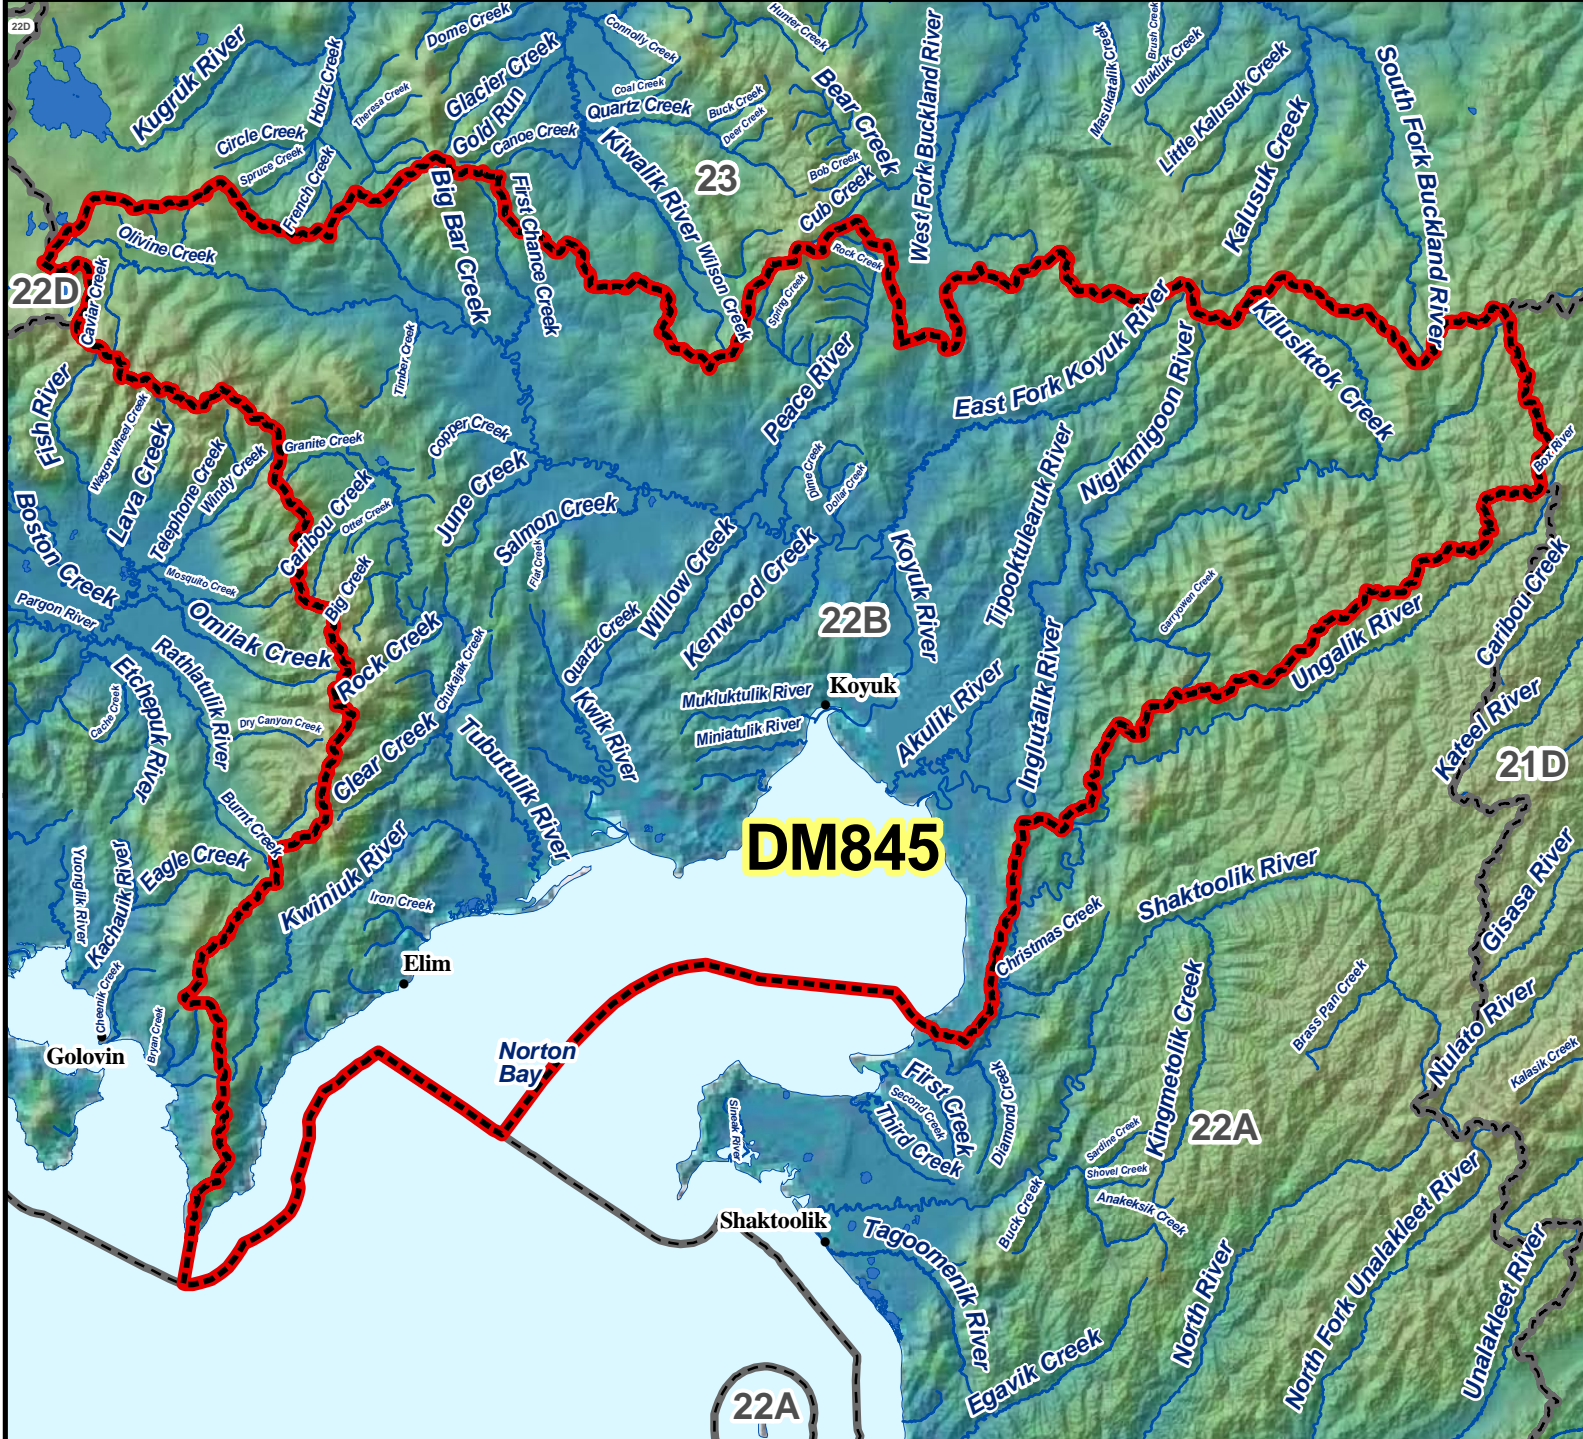

DM845 Moose Drawing Permit Hunt

AREA DESCRIPTION: Unit 22B, Kwiniuk, Tubutulik, Koyuk, and Inglutalik River drainages.