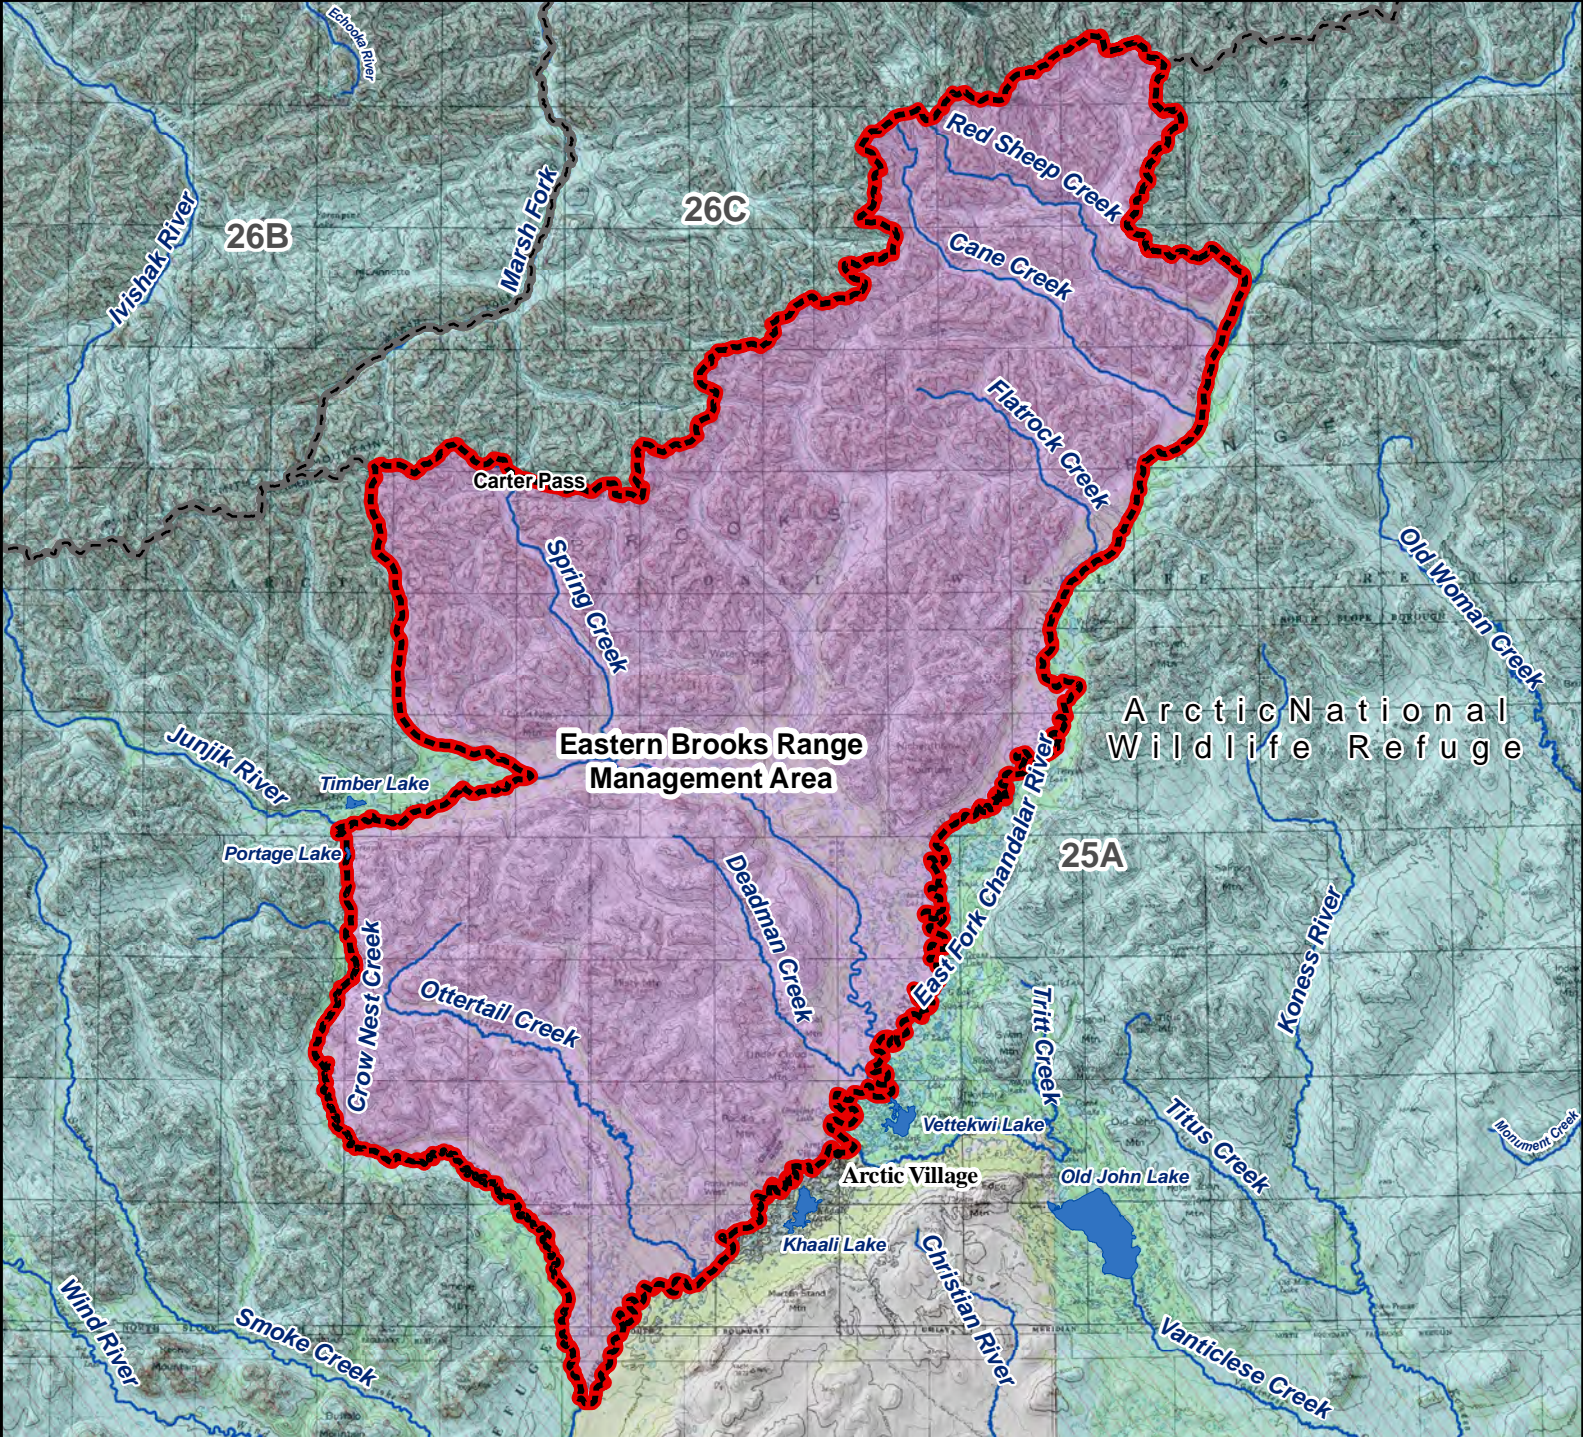

Unit 25A, Eastern Brooks Range MA

Nonresidents:
 See *Alaska Hunting Regulations* booklet
 for other hunts
 in Unit 25A.

Sheep - General Hunt

Resident Youth Only - Harvest Ticket Required

This map is intended for hunt planning use, not for determining legal property or regulatory boundaries. Content is compiled from various sources and is subject to change without notice. See current hunting regulations for written descriptions of boundaries. Hunters are responsible for knowing the land ownership and regulations of the areas they intend to hunt.

AREA DESCRIPTION: Unit 25A, within the Eastern Brooks Range Management Area.

Please refer to the *Alaska Hunting Regulations* booklet for bag type, seasons, and additional regulations concerning this hunt.