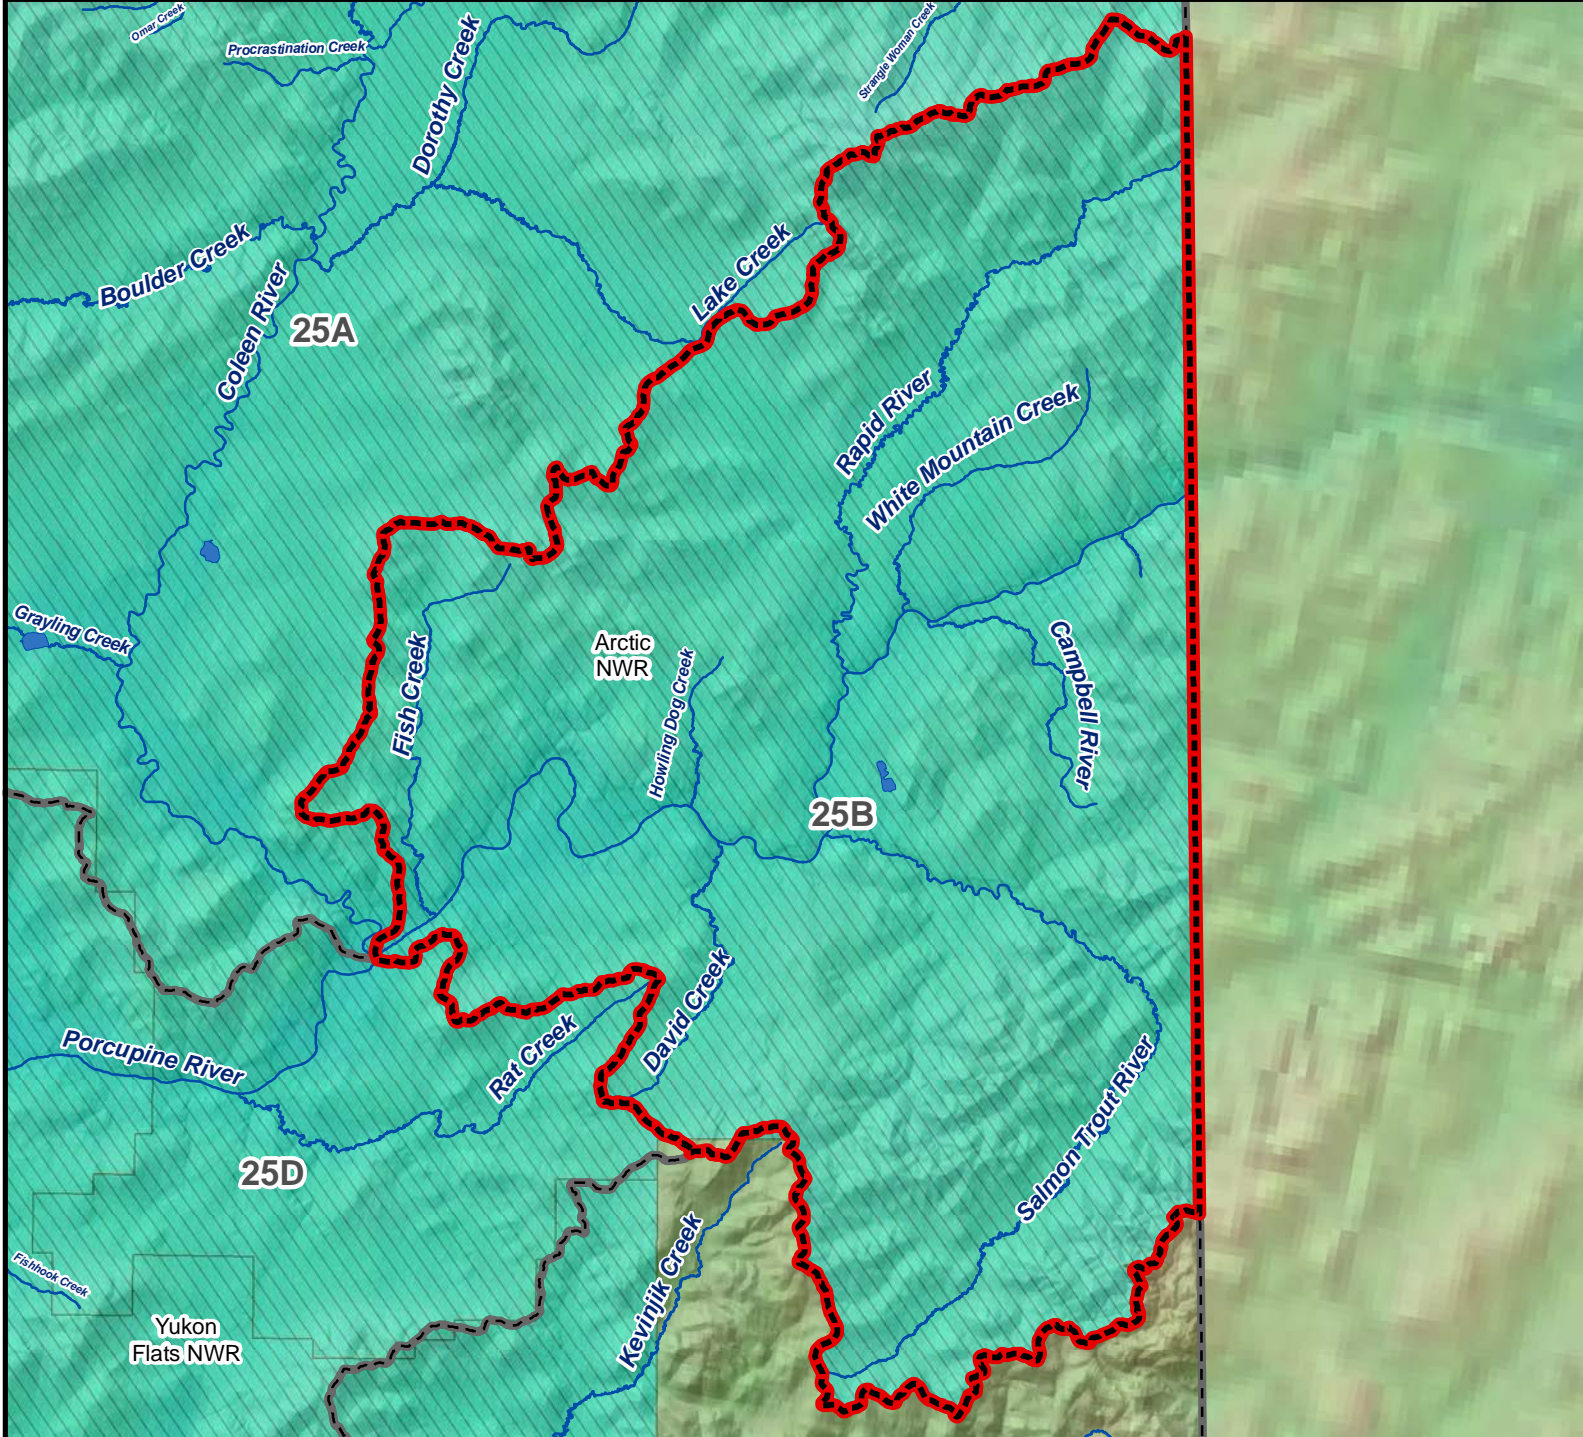

Unit 25B, Porcupine River Moose - General Hunt

Residents and Nonresidents - **Harvest Ticket Required**

AREA DESCRIPTION: Unit 25B, Porcupine River drainage upstream from, but excluding, the Coleen River drainage.