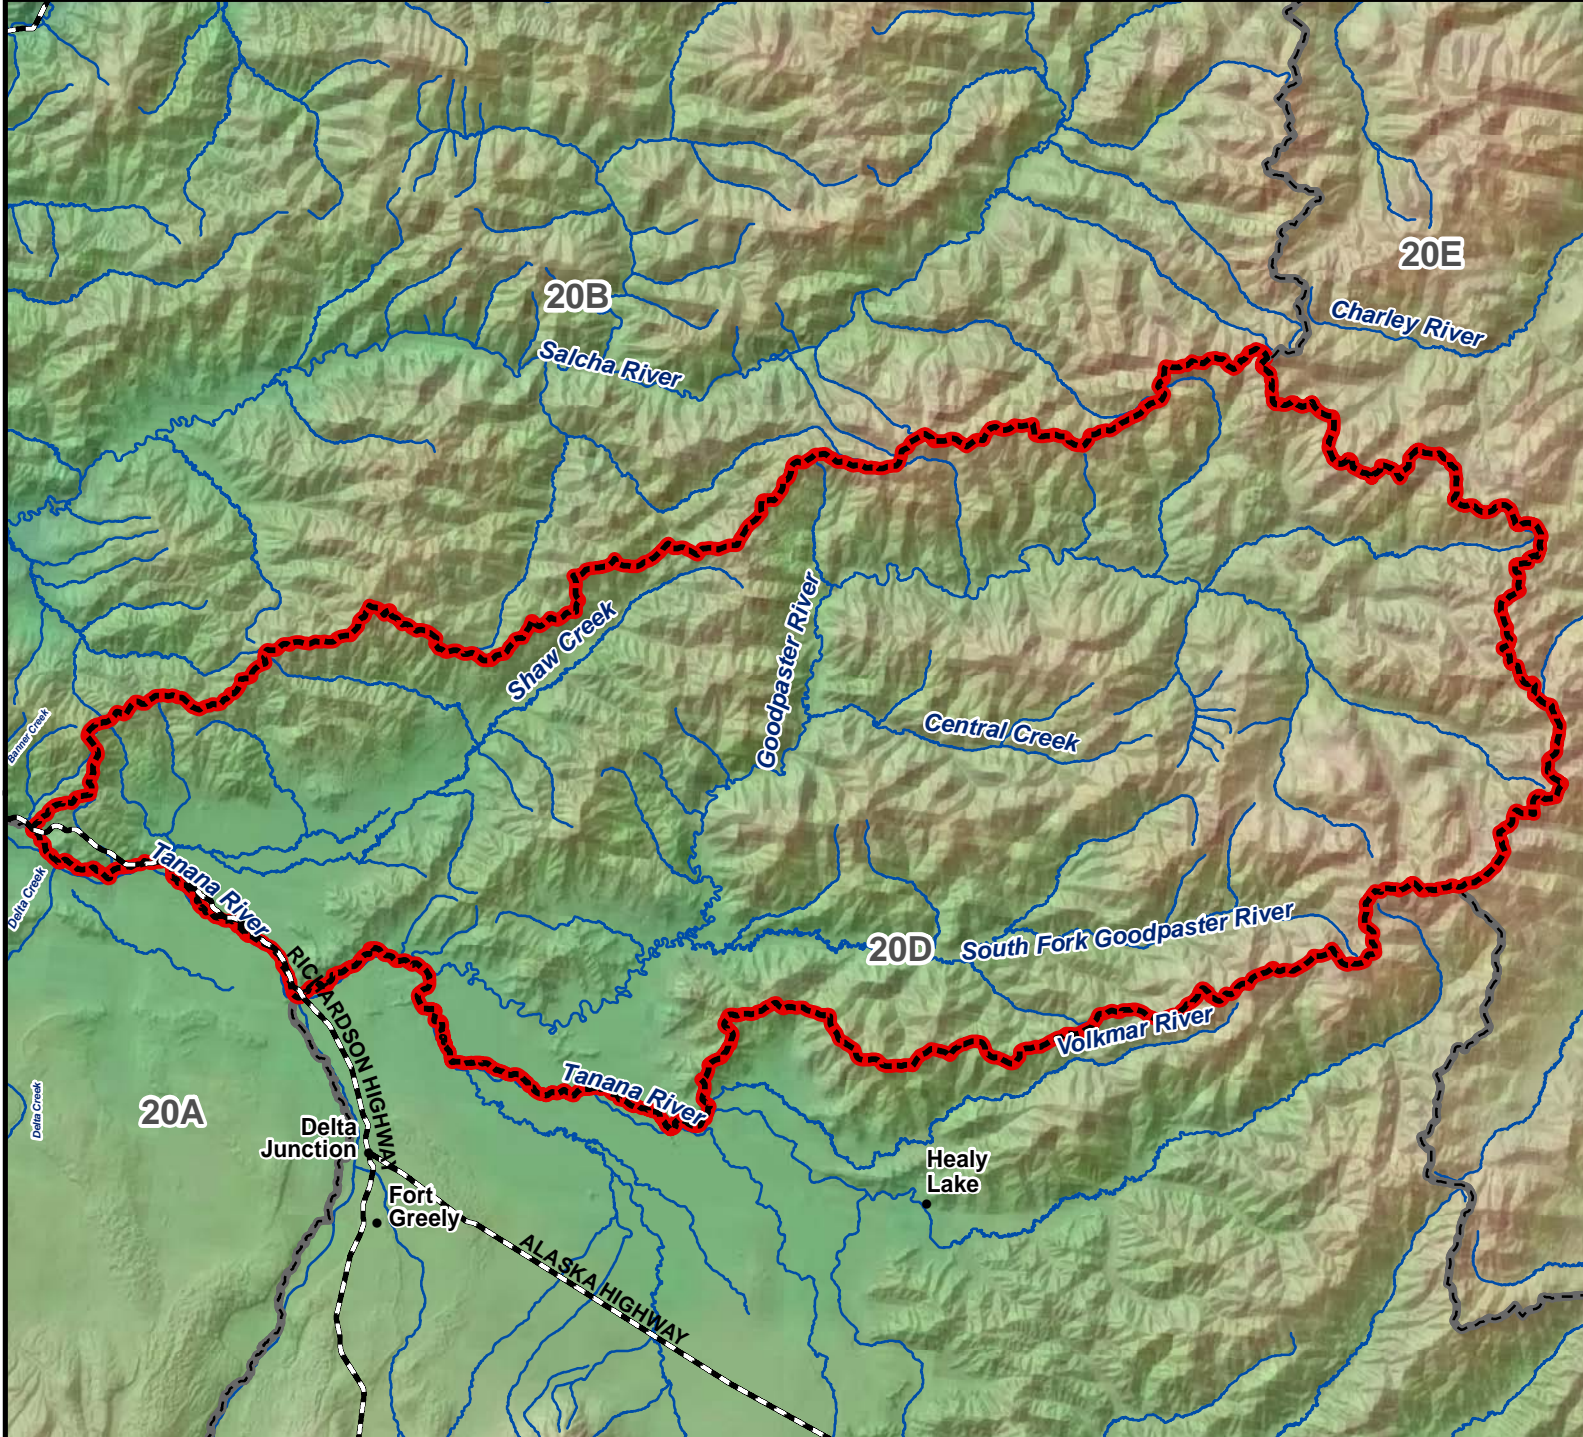

# Unit 20D, Remainder Moose - General Hunt

Residents and Nonresidents - **Harvest Ticket Required**

AREA DESCRIPTION: Unit 20D, remainder.

Please refer to the Alaska Hunting Regulations booklet for bag type, seasons, and additional regulations concerning this hunt.