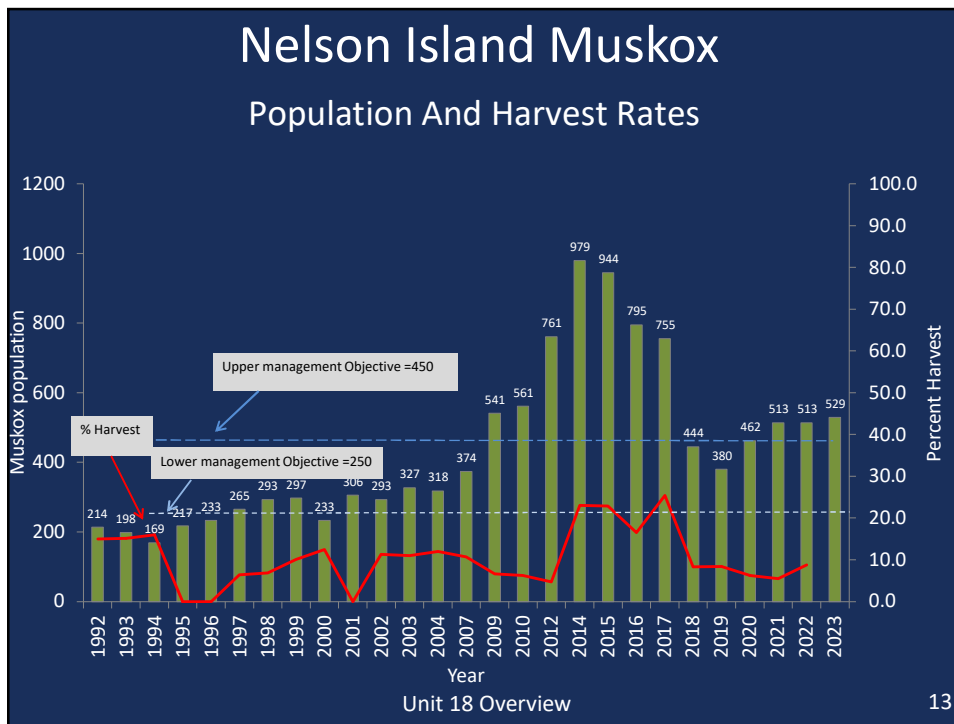

6

7

8

Muskox

Population : ~ 1,200
Status: declining or stable
C&T Negative
Harvest: 94 bulls 5-year Average
80 cows 5-year Average

Proposals 14, and 15 **Unit 18 Overview**

9

10

11

12

13

14

15

16

17

18

Furbearer

Average annual harvest and Range (2017-2021)

- Lynx average of 94 (range 29-281)
- Otter average 105 (range 17-286)
- Wolverine average 23 (range 8-34)

No Proposals Unit 18 Overview 19

19

Small Game