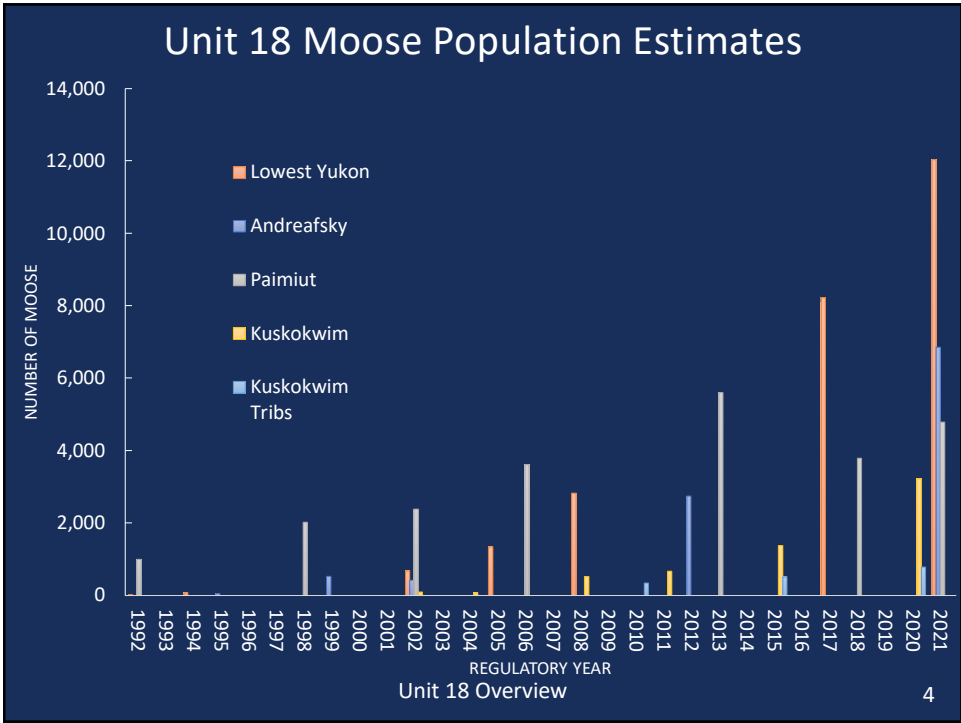

3

4

Twinning rates

Count Area	2015	2016	2017	2018	2019	2020	2021	2022	2023
Kuskokwim	40%	46%	57%	29%	44%	17%	24%	29%	-
Lowest Yukon	50%	27%	40%	23%	34%	21%	18%	22%	-
Andreafsky	42%	28%	43%	31%	31%	40%	36%	39%	-
Paimiut	31%	15%	41%	16%	20%	33%	27%	46%	-

Unit 18 Overview 5

5

Browse Removal Rates

- Lowest Yukon: 24% (2017)
23% (2019)
31% (2021)
- Paimiut: 35% (2018)
31% (2021)
- Kuskokwim: 16% (2016)
23% (2019)
- Kuskokwim Tributaries: 15% (2019)

Unit 18 Overview 6