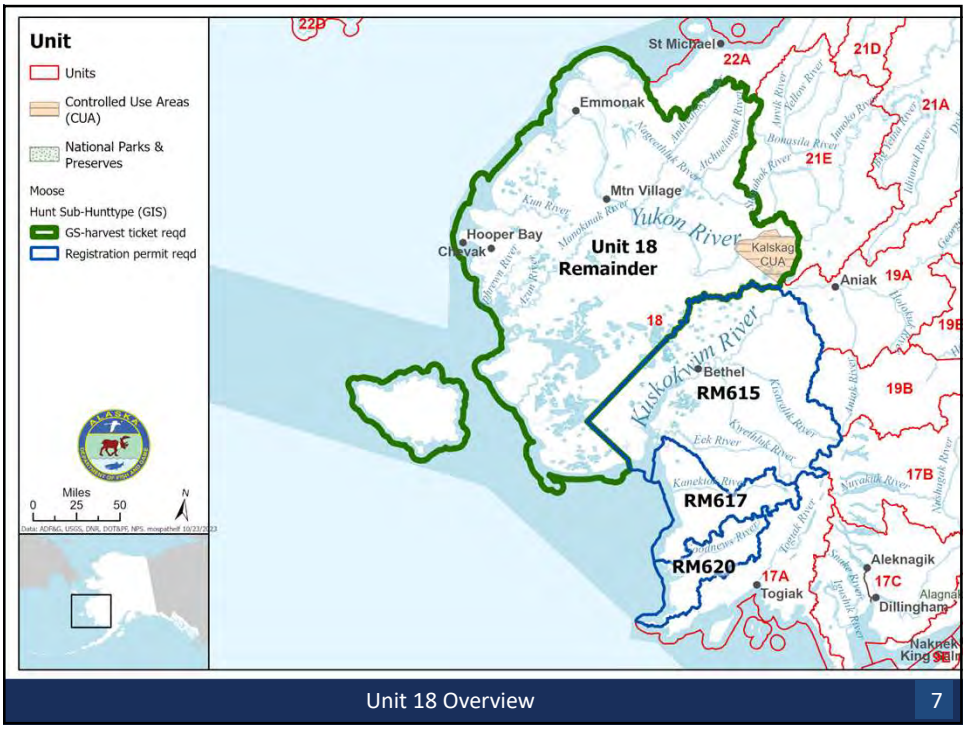

Unit 18 Overview 5

5

Browse Removal Rates

- Lowest Yukon: 24% (2017)
23% (2019)
31% (2021)
- Paimiut: 35% (2018)
31% (2021)
- Kuskokwim: 16% (2016)
23% (2019)
- Kuskokwim Tributaries: 15% (2019)

Unit 18 Overview 6

6

7

8

Muskox

Population : ~ 1,200
Status: declining or stable
C&T Negative
Harvest: 94 bulls 5-year Average
80 cows 5-year Average

Proposals 14, and 15 **Unit 18 Overview**

9

10