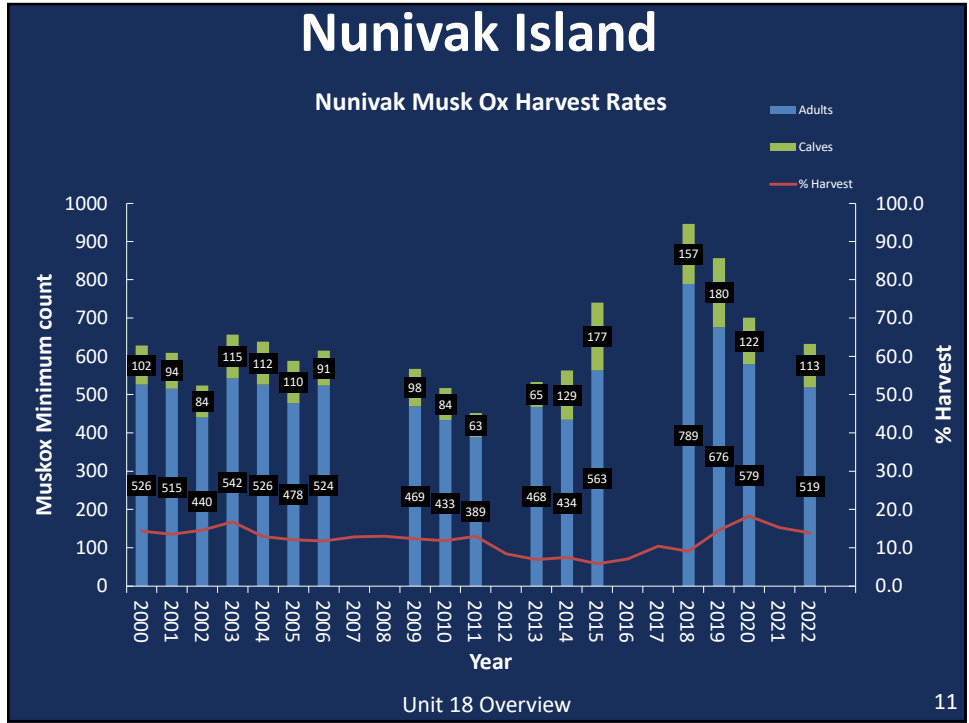

Unit 18 Overview 5

5

Browse Removal Rates

- Lowest Yukon: 24% (2017)
23% (2019)
31% (2021)
- Paimiut: 35% (2018)
31% (2021)
- Kuskokwim: 16% (2016)
23% (2019)
- Kuskokwim Tributaries: 15% (2019)

Unit 18 Overview 6

6

7

8

Muskox

Population : ~ 1,200
Status: declining or stable
C&T Negative
Harvest: 94 bulls 5-year Average
80 cows 5-year Average

Proposals 14, and 15 **Unit 18 Overview**

9

10

11

12

13

14

15

16

17

18

Furbearer

Average annual harvest and Range (2017-2021)

- Lynx average of 94 (range 29-281)
- Otter average 105 (range 17-286)
- Wolverine average 23 (range 8-34)

No Proposals Unit 18 Overview 19

19

Small Game