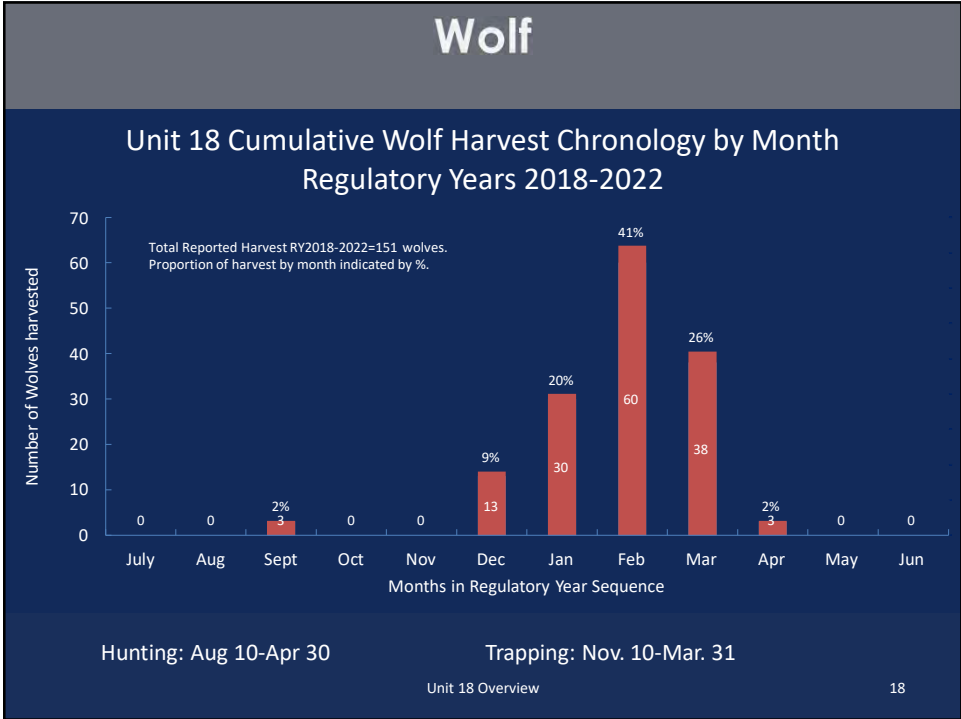

6

7

8

Muskox

Population : ~ 1,200
Status: declining or stable
C&T Negative
Harvest: 94 bulls 5-year Average
80 cows 5-year Average

Proposals 14, and 15 **Unit 18 Overview**

9

10

11

12

13

14

15

16

17

18

Furbearer

Average annual harvest and Range (2017-2021)

- Lynx average of 94 (range 29-281)
- Otter average 105 (range 17-286)
- Wolverine average 23 (range 8-34)

No Proposals Unit 18 Overview 19

19

Small Game