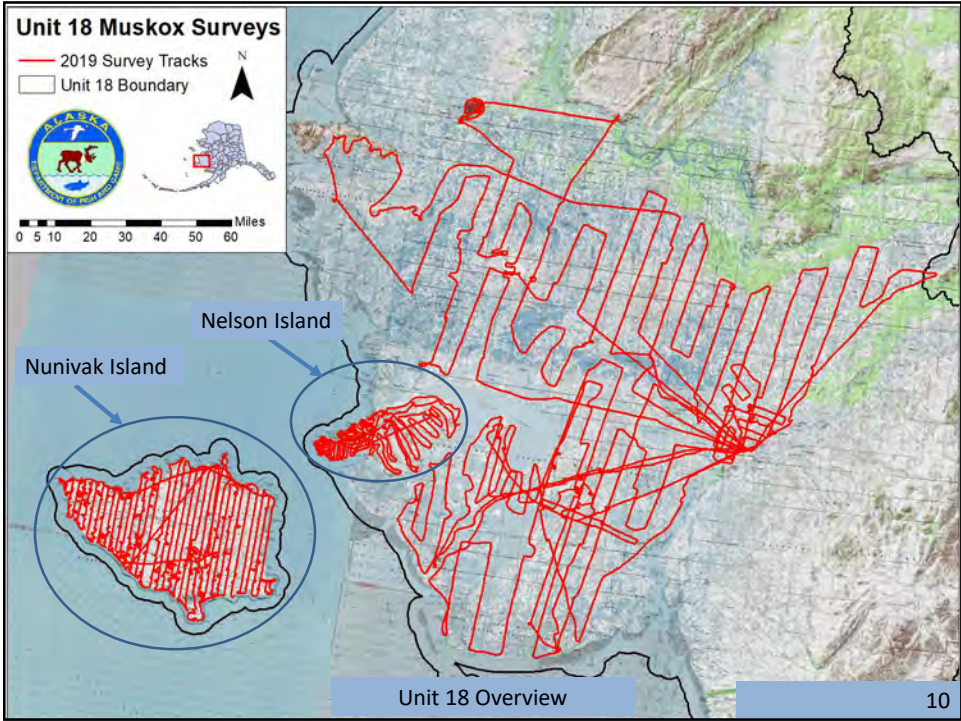

Unit 18 Overview 5

5

Browse Removal Rates

- Lowest Yukon: 24% (2017)
23% (2019)
31% (2021)
- Paimiut: 35% (2018)
31% (2021)
- Kuskokwim: 16% (2016)
23% (2019)
- Kuskokwim Tributaries: 15% (2019)

Unit 18 Overview 6

6

7

8

Muskox

Population : ~ 1,200
Status: declining or stable
C&T Negative
Harvest: 94 bulls 5-year Average
80 cows 5-year Average

Proposals 14, and 15 **Unit 18 Overview**

9

10

Furbearer

Average annual harvest and Range (2017-2021)

- Lynx average of 94 (range 29-281)
- Otter average 105 (range 17-286)
- Wolverine average 23 (range 8-34)

No Proposals Unit 18 Overview 19

19

Small Game