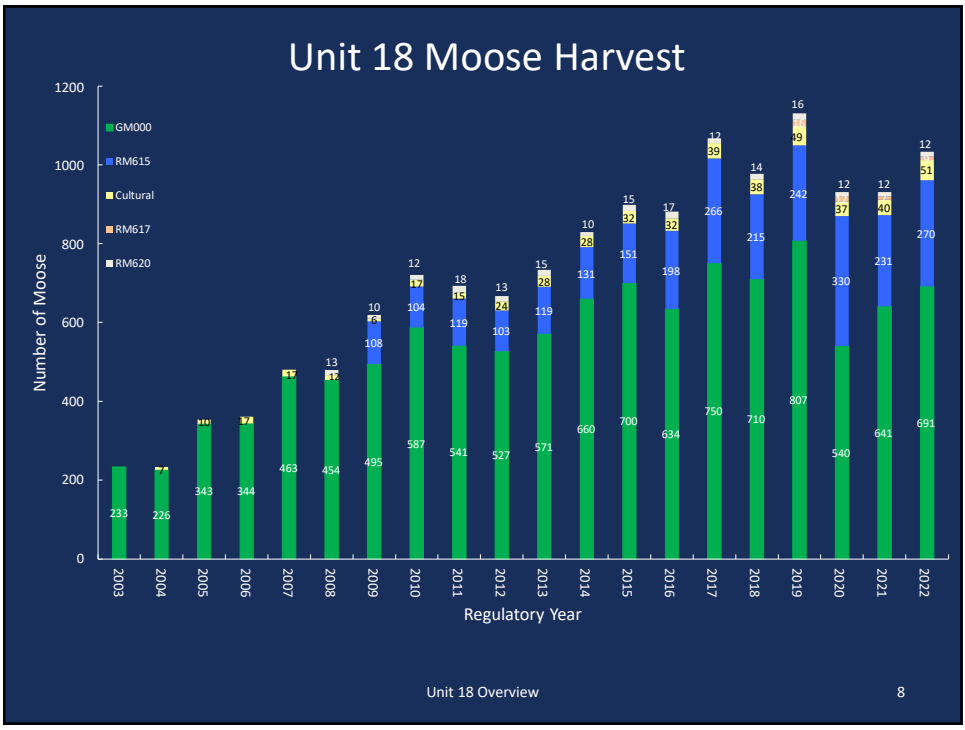

Unit 18 Overview 5

5

Browse Removal Rates

- Lowest Yukon: 24% (2017)
23% (2019)
31% (2021)
- Paimiut: 35% (2018)
31% (2021)
- Kuskokwim: 16% (2016)
23% (2019)
- Kuskokwim Tributaries: 15% (2019)

Unit 18 Overview 6

6

7

8

Muskox

Population : ~ 1,200
Status: declining or stable
C&T Negative
Harvest: 94 bulls 5-year Average
80 cows 5-year Average

Proposals 14, and 15 **Unit 18 Overview**

9

10