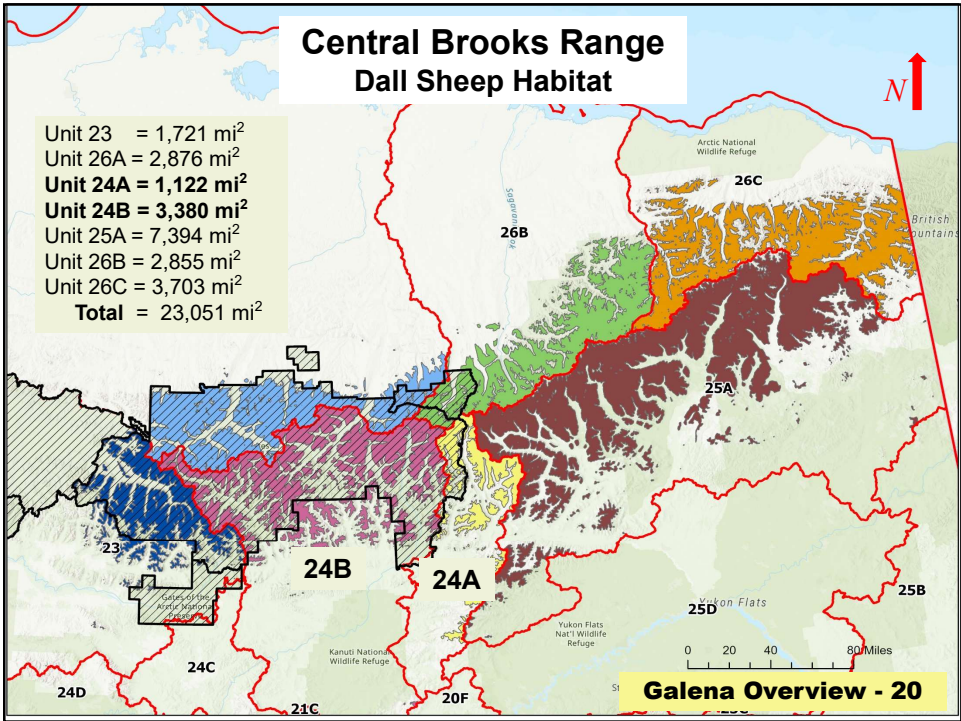

Galena Overview - 7

7

8

9

10

Galena Area Overview

Galena Overview - 11

11

Galena Area Overview

Galena Overview - 12

12

13

14

15

16

17

18

Galena Area Overview

<u>Species</u>	<u>Status</u>	<u>Proposals</u>
Sheep	Declining	4
Furbearers	Stable	1
Small Game	Stable	0
Wolves	Stable	3
<i>Pred. Control</i>		3
Muskox	Few	0

Galena Overview - 19

19