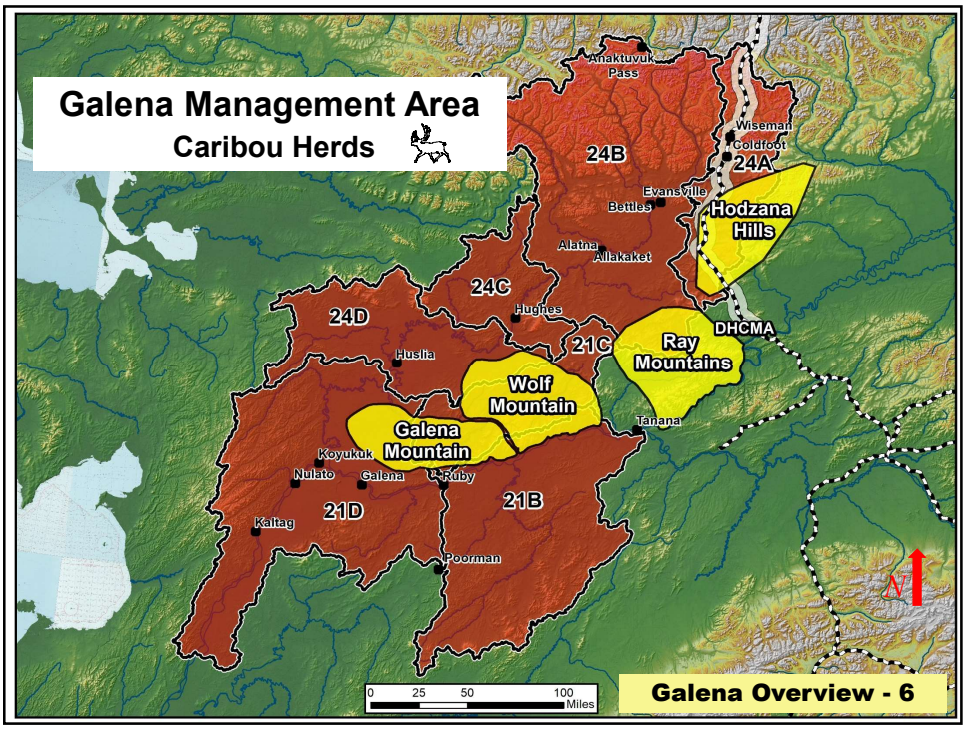

Galena Management Area Overview

Glenn Stout – Area Biologist
Cade Kellam – Asst. Area Biologist
Yaelle Sarid-Segal – Program Technician

1

2

3

Galena Area Overview

<u>Species</u>	<u>Status</u>	<u>Proposals</u>
Black Bears	Low?	0
Grizzly Bears	Stable/Incr.?	1 
Caribou	Stable/Declining	2
Moose	Stable/Declining	1
Sheep	Declining	4
Furbearers	Stable	1
Small Game	Stable	0
Wolves	Stable	3
<i>Pred. Control</i>		3
Muskox	Few	0

Galena Overview - 4

4

Galena Area Overview

Species	Status	Proposals
Black Bears	Low?	0
Grizzly Bears	Stable/Incr.?	1
Caribou	Stable/Declining	2 
Moose	Stable/Declining	1
Sheep	Declining	4
Furbearers	Stable	1
Small Game	Stable	0
Wolves	Stable	3
<i>Pred. Control</i>		3
Muskox	Few	0

Galena Overview - 5

5

6

Galena Area Overview

Species	Status	Proposals
Black Bears	Low?	0
Grizzly Bears	Stable/Incr.?	1
Caribou	Stable/Declining	2
Moose	Stable/Declining	1 
Sheep	Declining	4
Furbearers	Stable	1
Small Game	Stable	0
Wolves	Stable	3
<i>Pred. Control</i>		3
Muskox	Few	0

Galena Overview - 7

7

8

9

10

Galena Area Overview

Galena Overview - 11

11