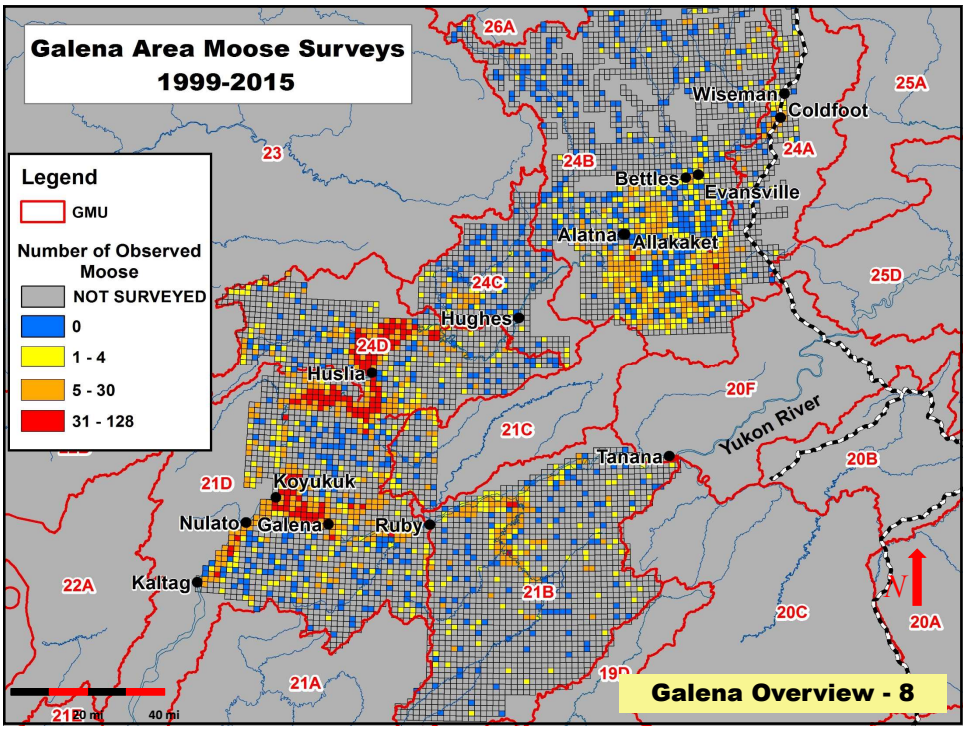

Galena Overview - 4

4

Galena Area Overview

Species	Status	Proposals
Black Bears	Low?	0
Grizzly Bears	Stable/Incr.?	1
Caribou	Stable/Declining	2 
Moose	Stable/Declining	1
Sheep	Declining	4
Furbearers	Stable	1
Small Game	Stable	0
Wolves	Stable	3
<i>Pred. Control</i>		3
Muskox	Few	0

Galena Overview - 5

5

6

Galena Area Overview

Species	Status	Proposals
Black Bears	Low?	0
Grizzly Bears	Stable/Incr.?	1
Caribou	Stable/Declining	2
Moose	Stable/Declining	1 
Sheep	Declining	4
Furbearers	Stable	1
Small Game	Stable	0
Wolves	Stable	3
<i>Pred. Control</i>		3
Muskox	Few	0

Galena Overview - 7

7

8

9

10

Galena Area Overview

Galena Overview - 11

11

Galena Area Overview

Galena Overview - 12

12

13

14

15

16

17