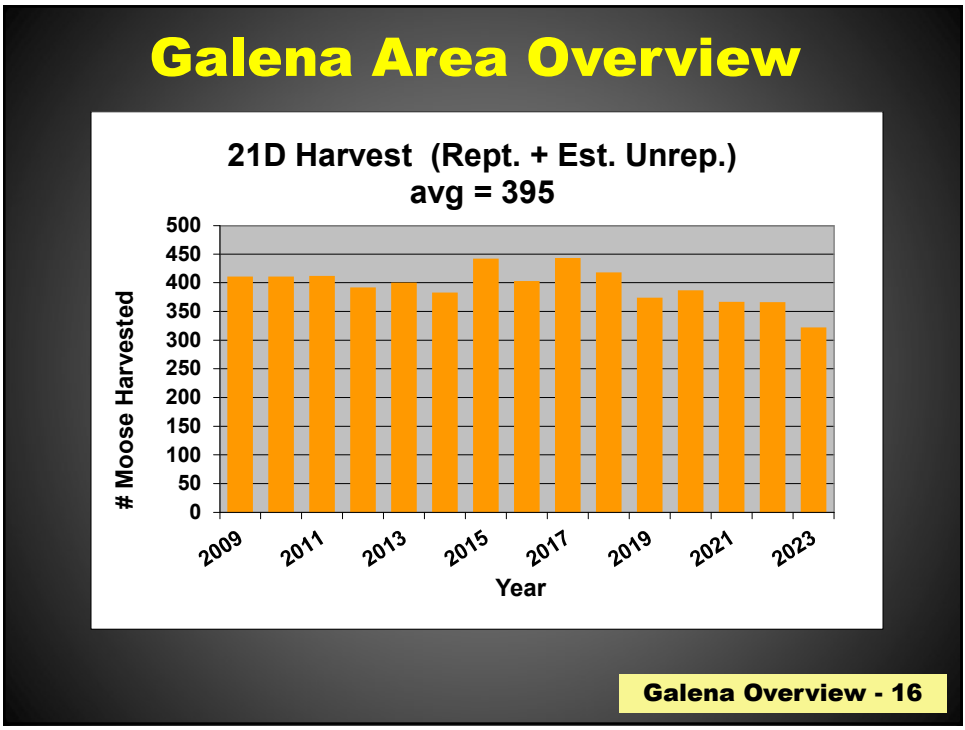

Galena Area Overview

Galena Overview - 12

12

13

14

15

16

17

18

Galena Area Overview

<u>Species</u>	<u>Status</u>	<u>Proposals</u>
Sheep	Declining	4
Furbearers	Stable	1
Small Game	Stable	0
Wolves	Stable	3
<i>Pred. Control</i>		3
Muskox	Few	0

Galena Overview - 19

19