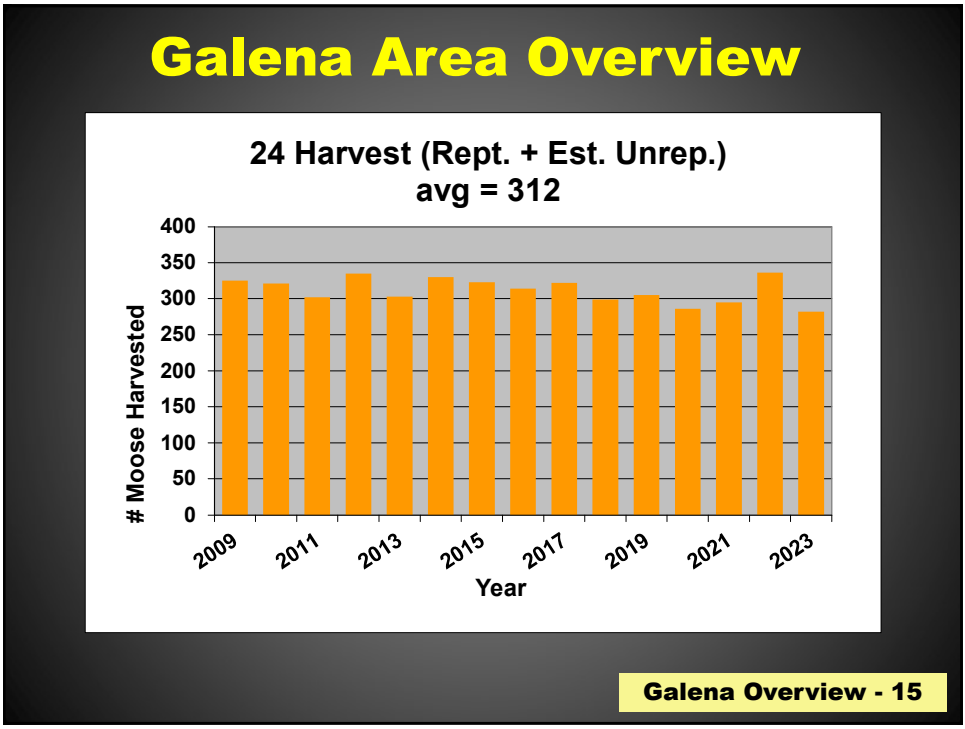

Galena Overview - 7

7

8

9

10

Galena Area Overview

Galena Overview - 11

11

Galena Area Overview

Galena Overview - 12

12

13

14

15

16

17

18

Galena Area Overview

<u>Species</u>	<u>Status</u>	<u>Proposals</u>
Sheep	Declining	4
Furbearers	Stable	1
Small Game	Stable	0
Wolves	Stable	3
<i>Pred. Control</i>		3
Muskox	Few	0

Galena Overview - 19

19