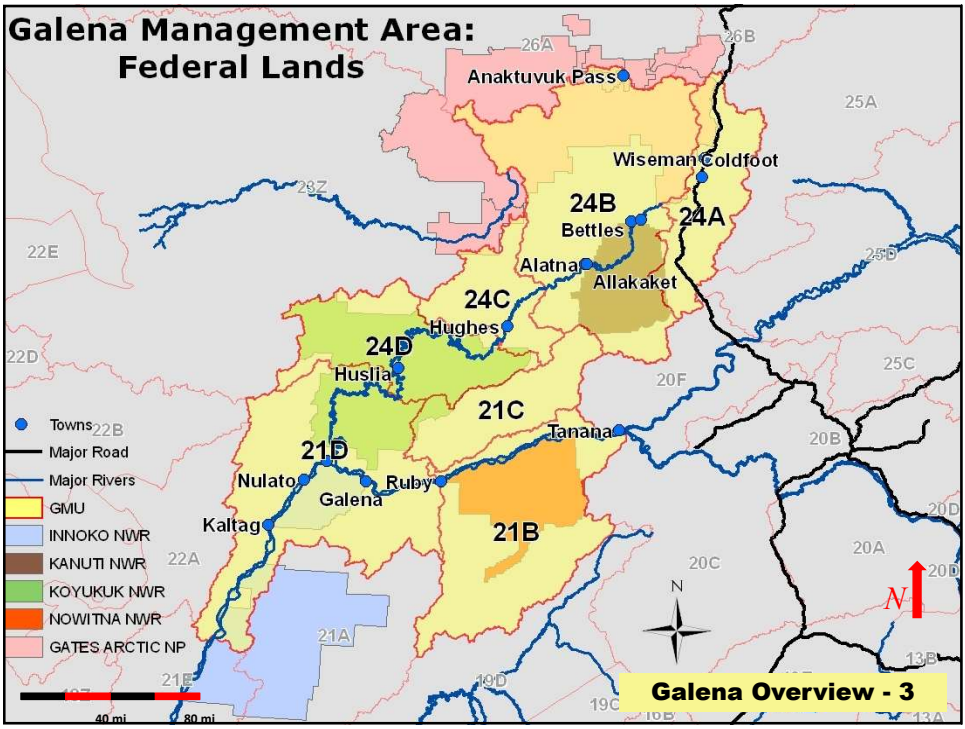

Galena Management Area Overview

Glenn Stout – Area Biologist
Cade Kellam – Asst. Area Biologist
Yaelle Sarid-Segal – Program Technician

1

2

3

Galena Area Overview

<u>Species</u>	<u>Status</u>	<u>Proposals</u>
Black Bears	Low?	0
Grizzly Bears	Stable/Incr.?	1 
Caribou	Stable/Declining	2
Moose	Stable/Declining	1
Sheep	Declining	4
Furbearers	Stable	1
Small Game	Stable	0
Wolves	Stable	3
<i>Pred. Control</i>		3
Muskox	Few	0

Galena Overview - 4

4

Galena Area Overview

Species	Status	Proposals
Black Bears	Low?	0
Grizzly Bears	Stable/Incr.?	1
Caribou	Stable/Declining	2 
Moose	Stable/Declining	1
Sheep	Declining	4
Furbearers	Stable	1
Small Game	Stable	0
Wolves	Stable	3
<i>Pred. Control</i>		3
Muskox	Few	0