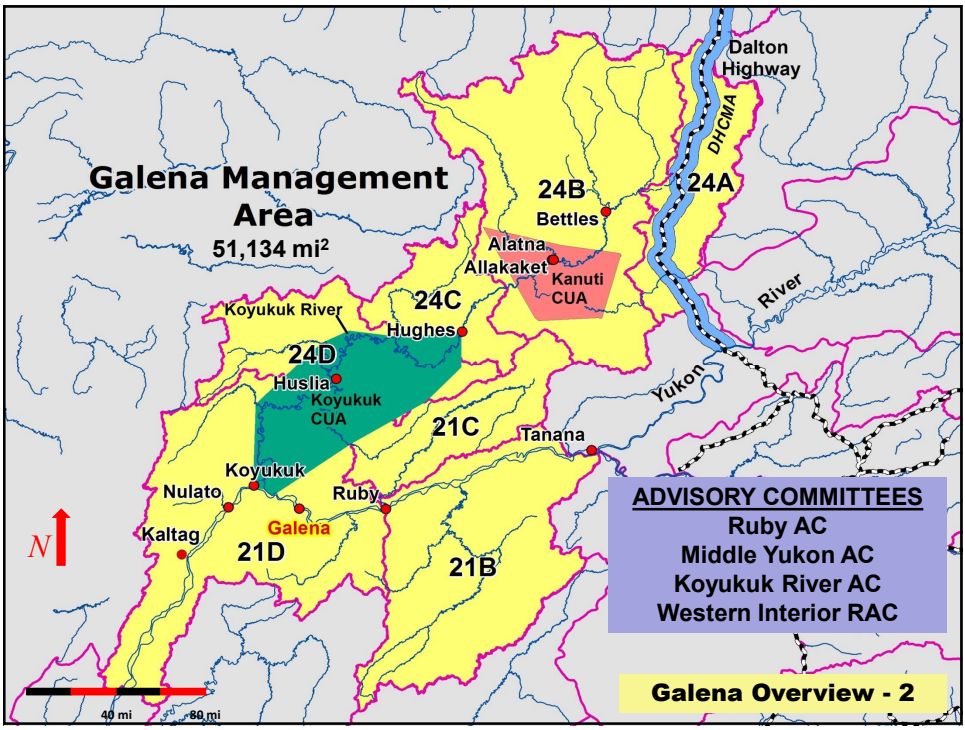

Galena Management Area Overview

Glenn Stout – Area Biologist
Cade Kellam – Asst. Area Biologist
Yaelle Sarid-Segal – Program Technician

1

2

3

Galena Area Overview

<u>Species</u>	<u>Status</u>	<u>Proposals</u>
Black Bears	Low?	0
Grizzly Bears	Stable/Incr.?	1 
Caribou	Stable/Declining	2
Moose	Stable/Declining	1
Sheep	Declining	4
Furbearers	Stable	1
Small Game	Stable	0
Wolves	Stable	3
<i>Pred. Control</i>		3
Muskox	Few	0

Galena Overview - 4

4

Galena Area Overview

Species	Status	Proposals
Black Bears	Low?	0
Grizzly Bears	Stable/Incr.?	1
Caribou	Stable/Declining	2 
Moose	Stable/Declining	1
Sheep	Declining	4
Furbearers	Stable	1
Small Game	Stable	0
Wolves	Stable	3
<i>Pred. Control</i>		3
Muskox	Few	0

Galena Overview - 7

7

8

9

10

Galena Area Overview

Galena Overview - 11

11

Galena Area Overview

Galena Overview - 12

12

13

14

15

16

17