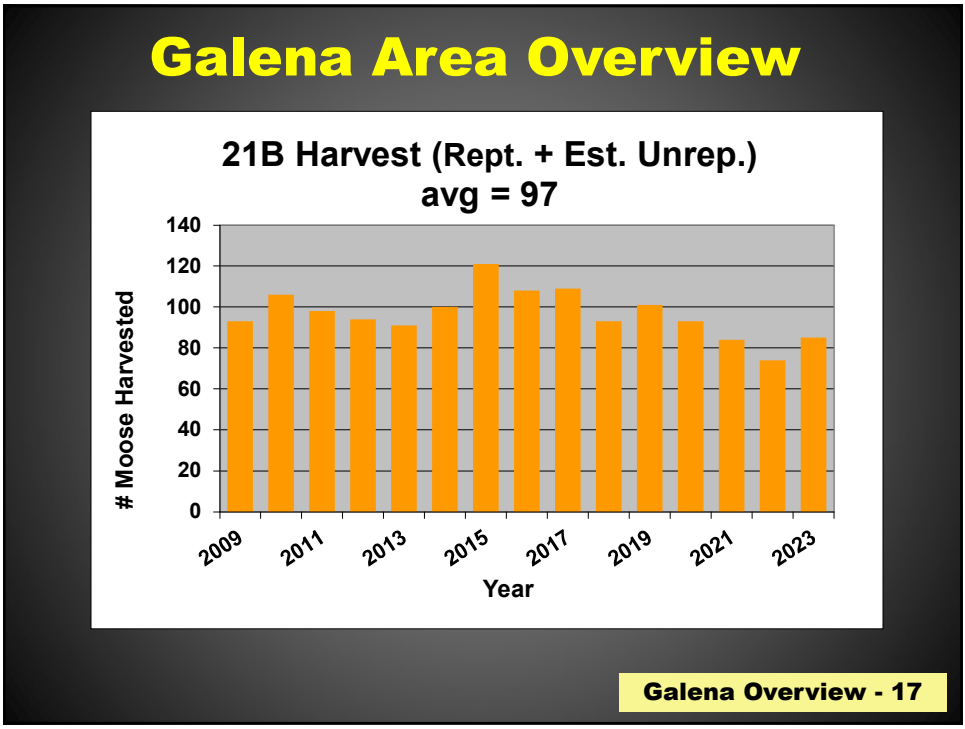

Galena Overview - 7

7

8

9

10

Galena Area Overview

Galena Overview - 11

11

Galena Area Overview

Galena Overview - 12

12

13

14

15

16

17

18

Galena Area Overview

<u>Species</u>	<u>Status</u>	<u>Proposals</u>
Sheep	Declining	4
Furbearers	Stable	1
Small Game	Stable	0
Wolves	Stable	3
<i>Pred. Control</i>		3
Muskox	Few	0

Galena Overview - 19

19