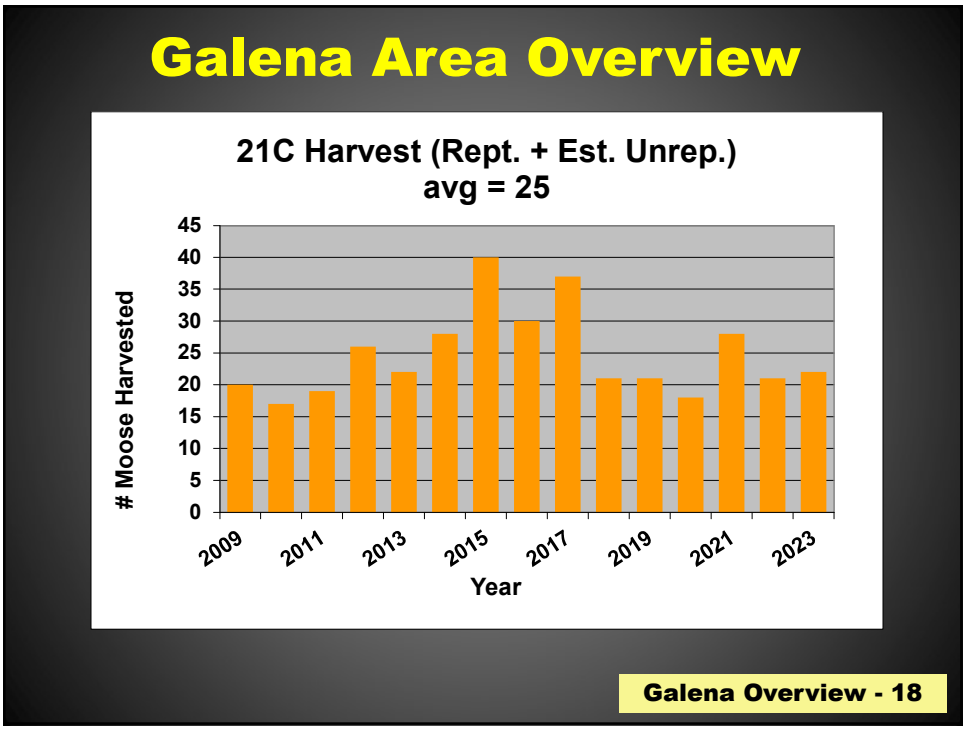

Galena Area Overview

Galena Overview - 12

12

13

14

15

16

17

18

Galena Area Overview

<u>Species</u>	<u>Status</u>	<u>Proposals</u>
Sheep	Declining	4
Furbearers	Stable	1
Small Game	Stable	0
Wolves	Stable	3
<i>Pred. Control</i>		3
Muskox	Few	0

Galena Overview - 19

19