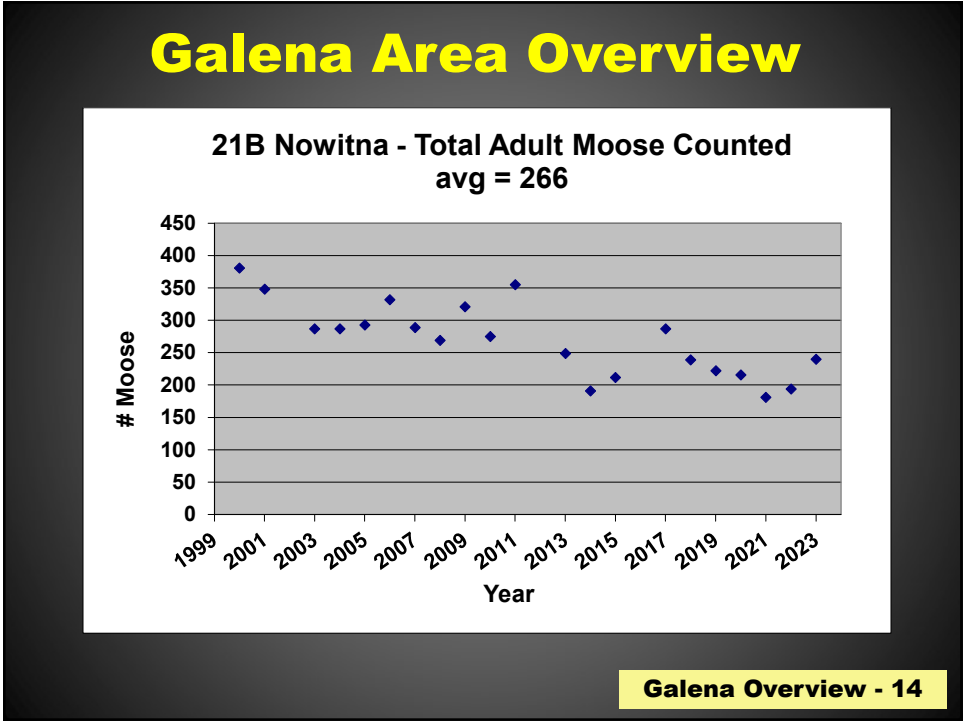

Galena Area Overview

Galena Overview - 12

12

13

14

15

16

17

18

Galena Area Overview

<u>Species</u>	<u>Status</u>	<u>Proposals</u>
Sheep	Declining	4
Furbearers	Stable	1
Small Game	Stable	0
Wolves	Stable	3
<i>Pred. Control</i>		3
Muskox	Few	0

Galena Overview - 19

19