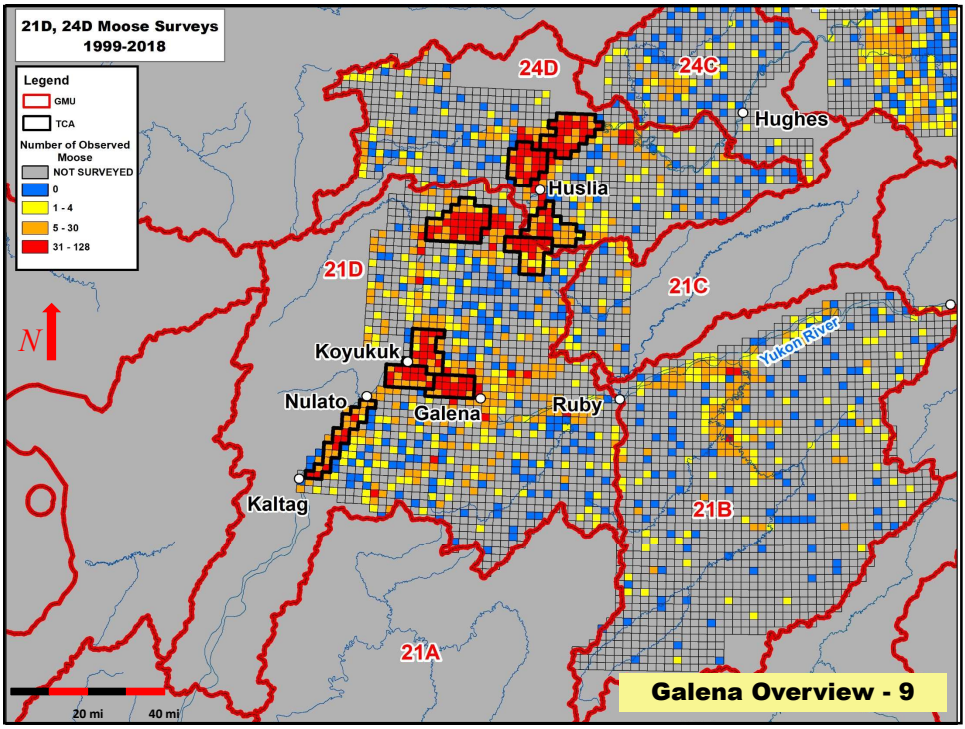

Galena Overview - 4

4

Galena Area Overview

Species	Status	Proposals
Black Bears	Low?	0
Grizzly Bears	Stable/Incr.?	1
Caribou	Stable/Declining	2 
Moose	Stable/Declining	1
Sheep	Declining	4
Furbearers	Stable	1
Small Game	Stable	0
Wolves	Stable	3
<i>Pred. Control</i>		3
Muskox	Few	0

Galena Overview - 5

5

6

Galena Area Overview

Species	Status	Proposals
Black Bears	Low?	0
Grizzly Bears	Stable/Incr.?	1
Caribou	Stable/Declining	2
Moose	Stable/Declining	1 
Sheep	Declining	4
Furbearers	Stable	1
Small Game	Stable	0
Wolves	Stable	3
<i>Pred. Control</i>		3
Muskox	Few	0

Galena Overview - 7

7

8

9

10

Galena Area Overview

Galena Overview - 11

11

Galena Area Overview

Galena Overview - 12

12

13

14

15

16

17