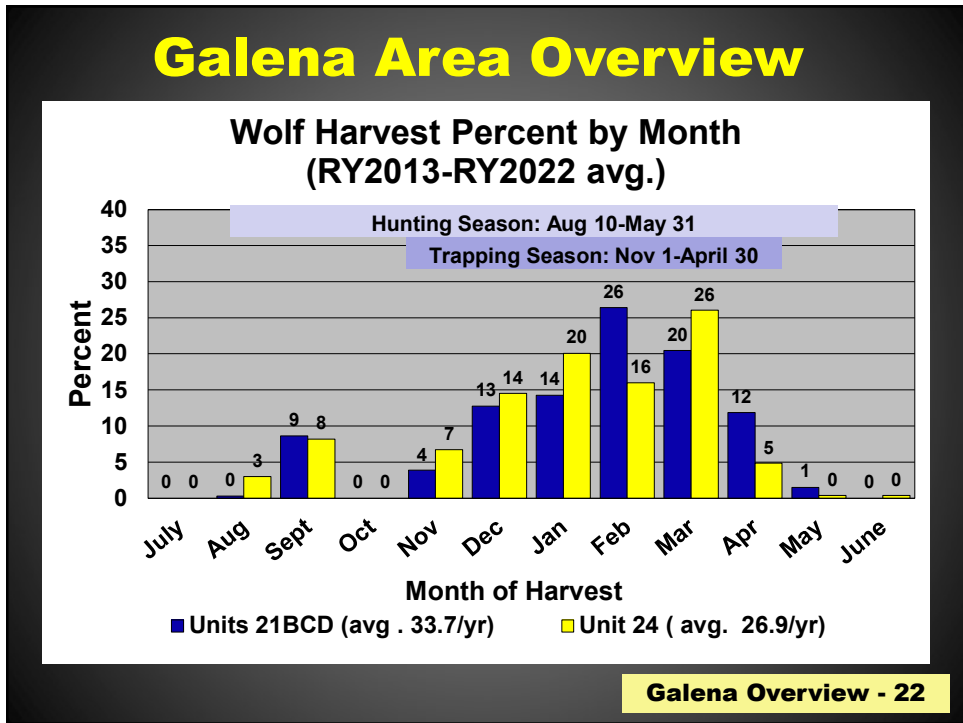

18

Galena Area Overview

<u>Species</u>	<u>Status</u>	<u>Proposals</u>
Sheep	Declining	4
Furbearers	Stable	1
Small Game	Stable	0
Wolves	Stable	3
<i>Pred. Control</i>		3
Muskox	Few	0

Galena Overview - 19

19

20

Galena Area Overview

<u>Species</u>	<u>Status</u>	<u>Proposals</u>
Sheep	Declining	4
Furbearers	Stable	1
Small Game	Stable	0
Wolves	Stable	3 
<i>Pred. Control</i>		3
Muskox	Few	0

Galena Overview - 21

21