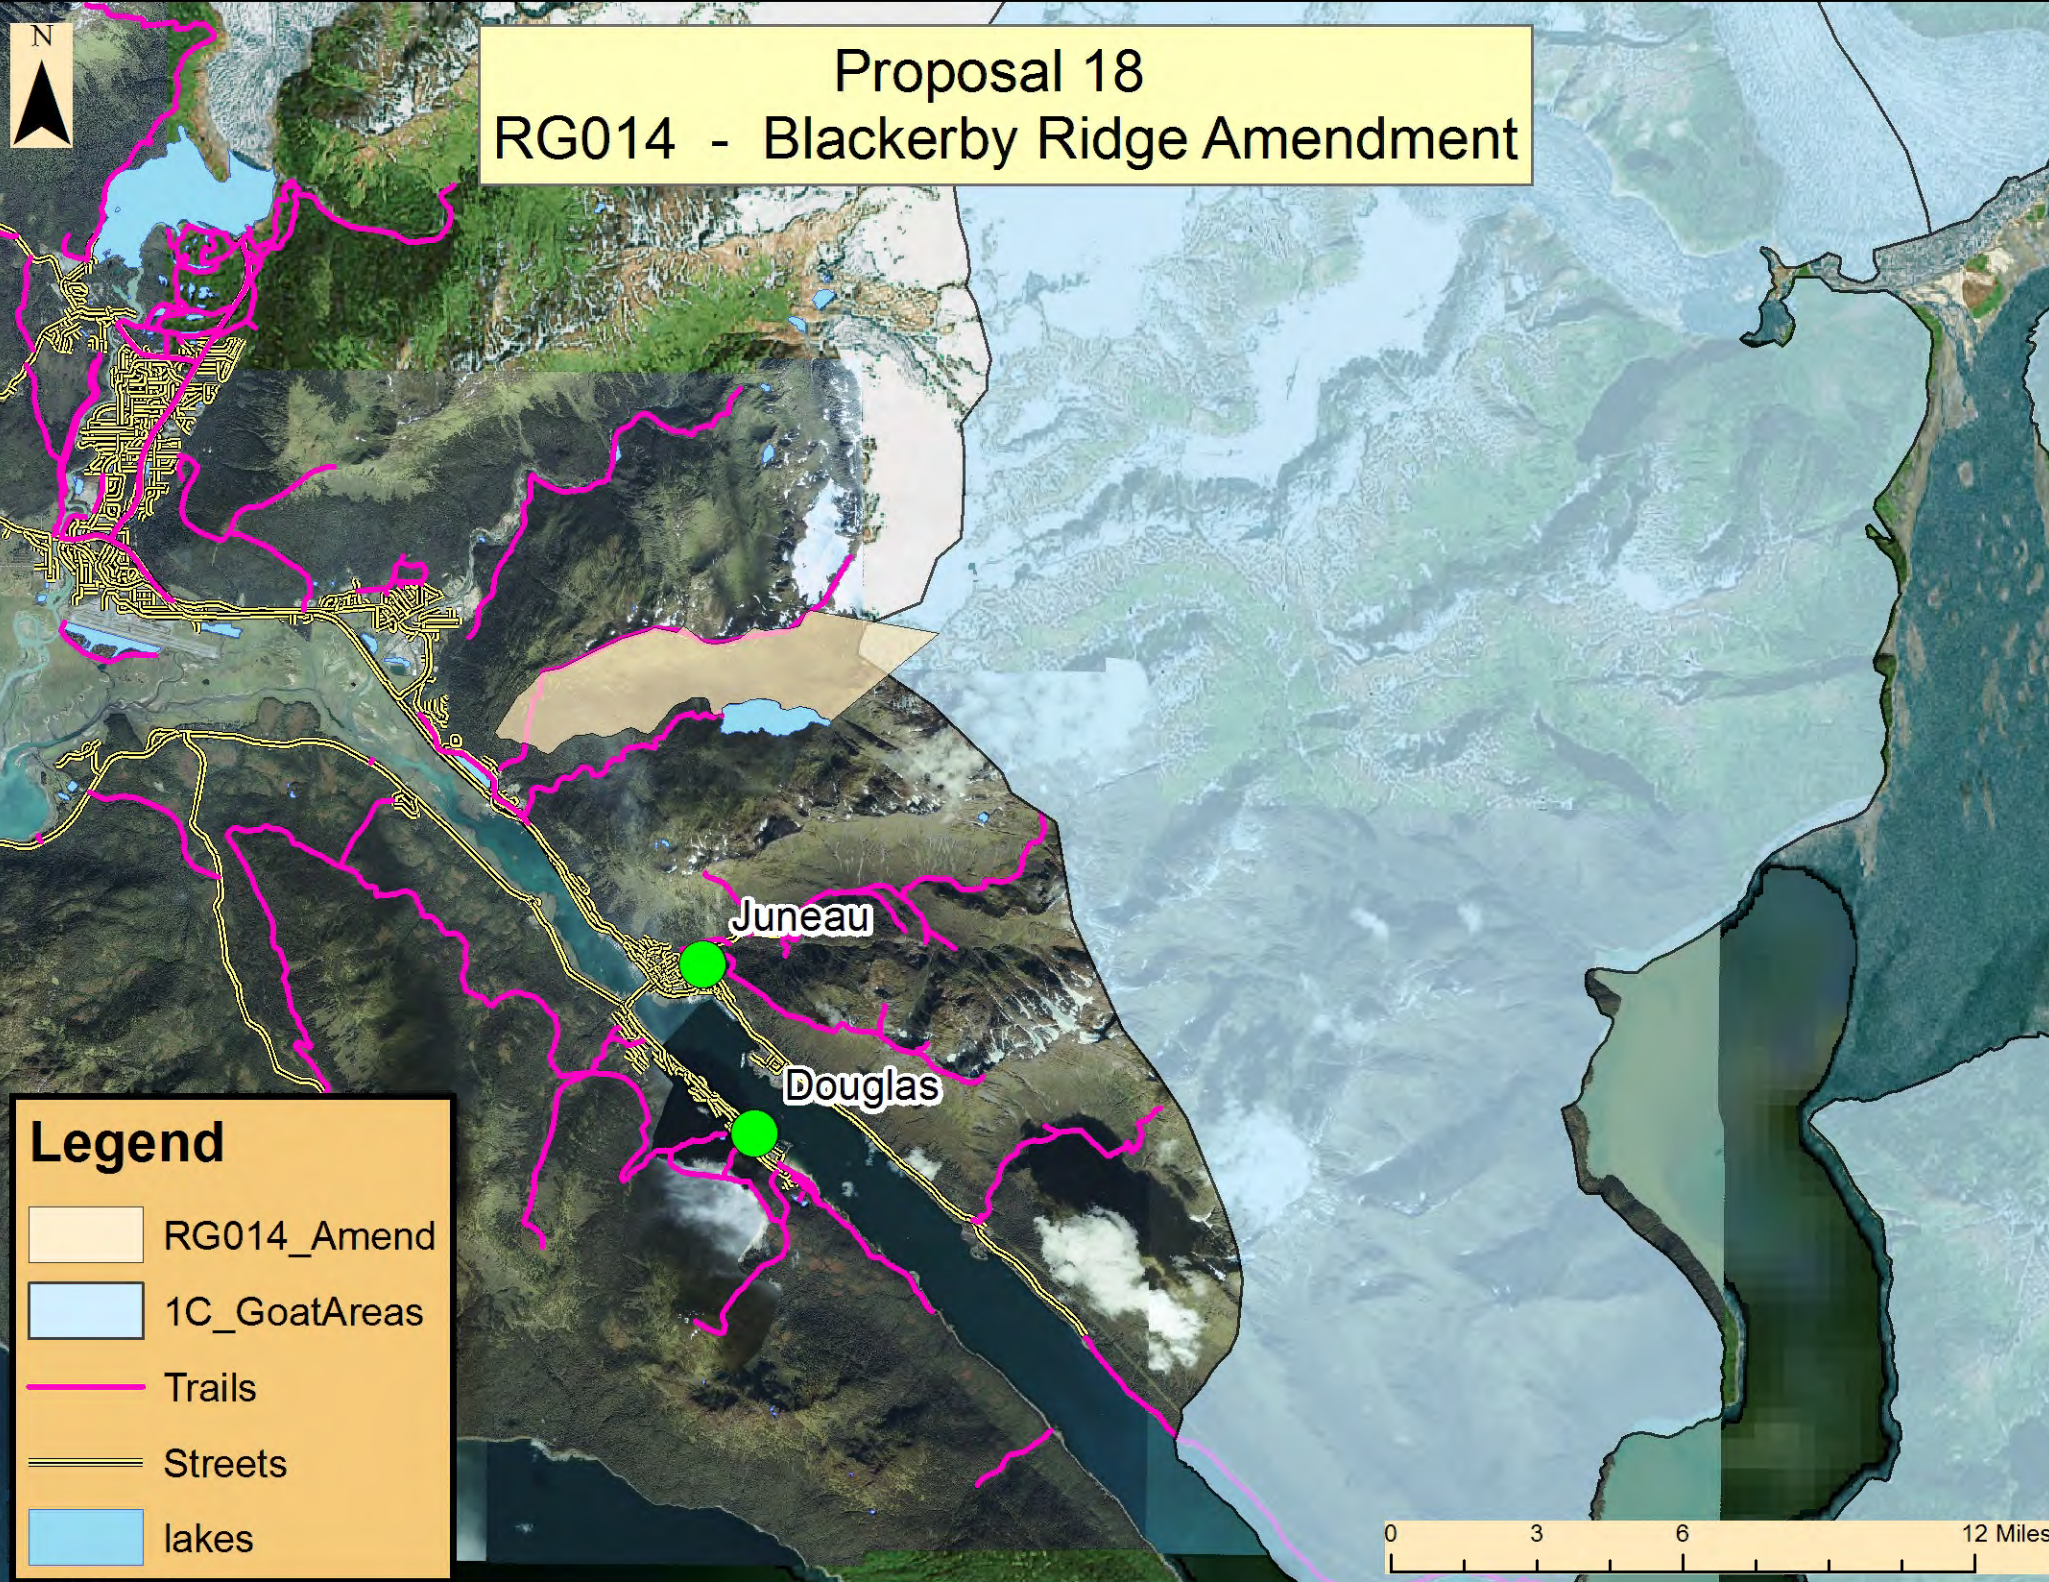

# Proposal 18

## RG014 - Blackerby Ridge Amendment

Observation Peak

**Legend**

- RG014\_Amend
- 1C\_GoatAreas
- Trails
- Streets
- lakes

**ELEV**

- 100 - 1000
- 1001 - 2500
- 2501 - 7000

Juneau

# Proposal 18 RG014 - Blackerby Ridge Amendment

## Legend

-  RG014\_Amend
-  1C\_GoatAreas
-  Trails
-  Streets
-  lakes