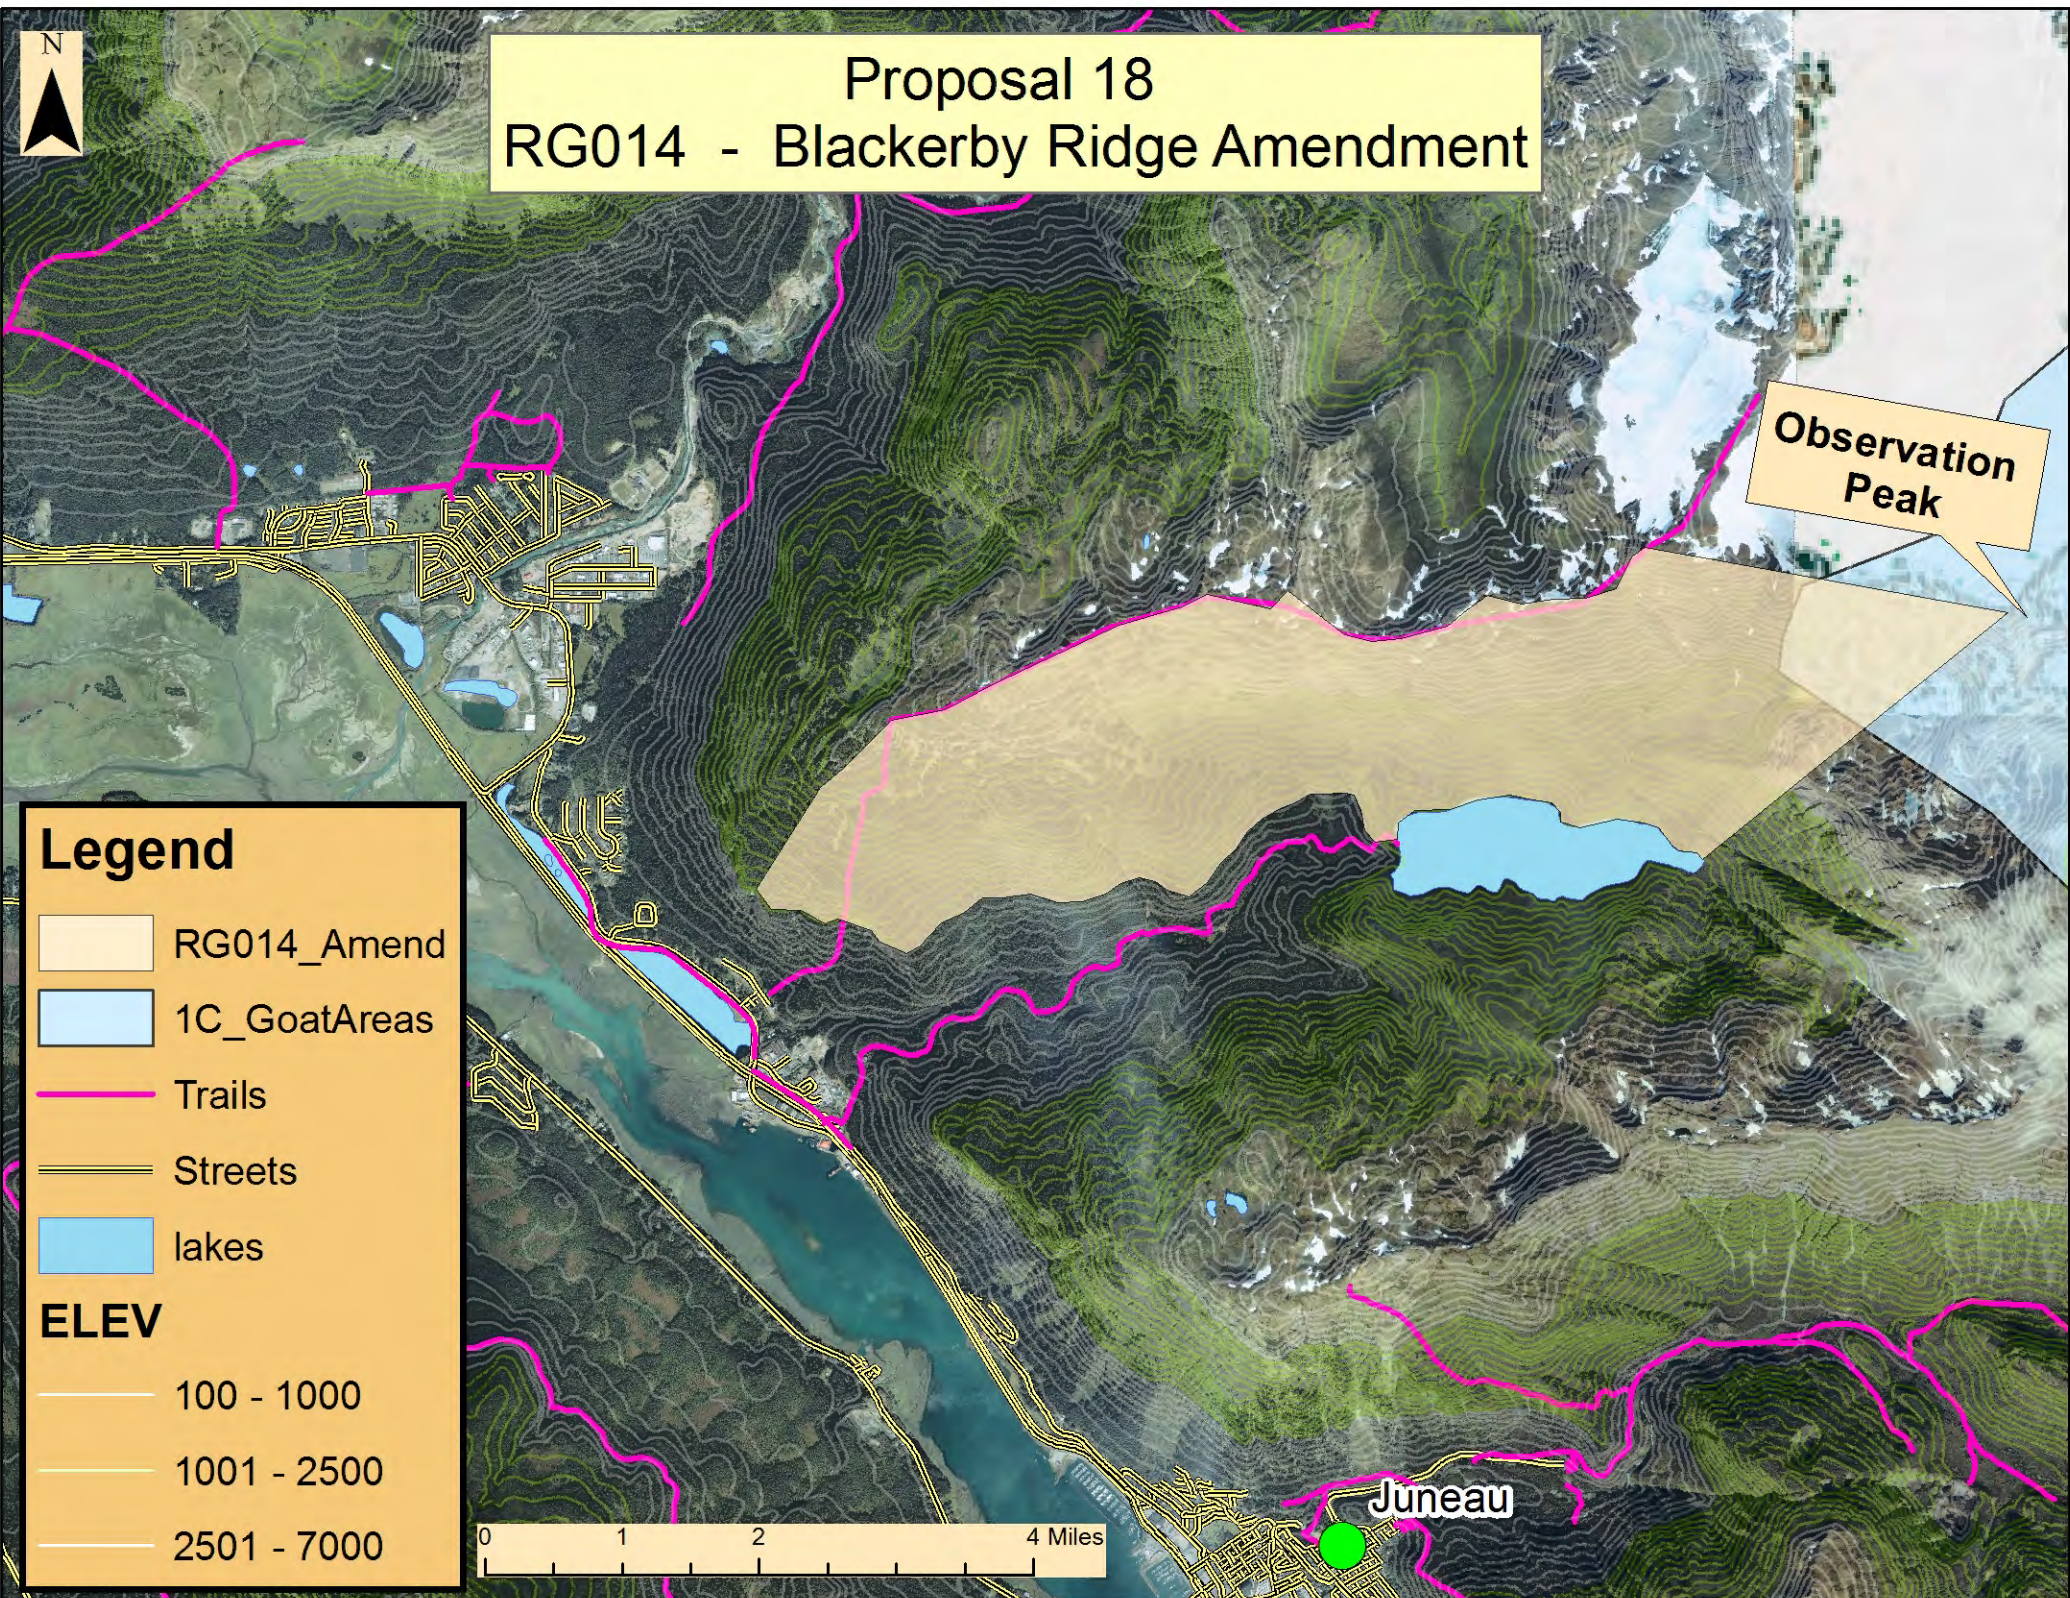

## RG014 - Blackerby Ridge Amendment

Observation Peak

**Legend**

- RG014\_Amend
- 1C\_GoatAreas
- Trails
- Streets
- lakes

**ELEV**

- 100 - 1000
- 1001 - 2500
- 2501 - 7000

Juneau

# Proposal 18 RG014 - Blackerby Ridge Amendment

## Legend

-  RG014\_Amend
-  1C\_GoatAreas
-  Trails
-  Streets
-  lakes