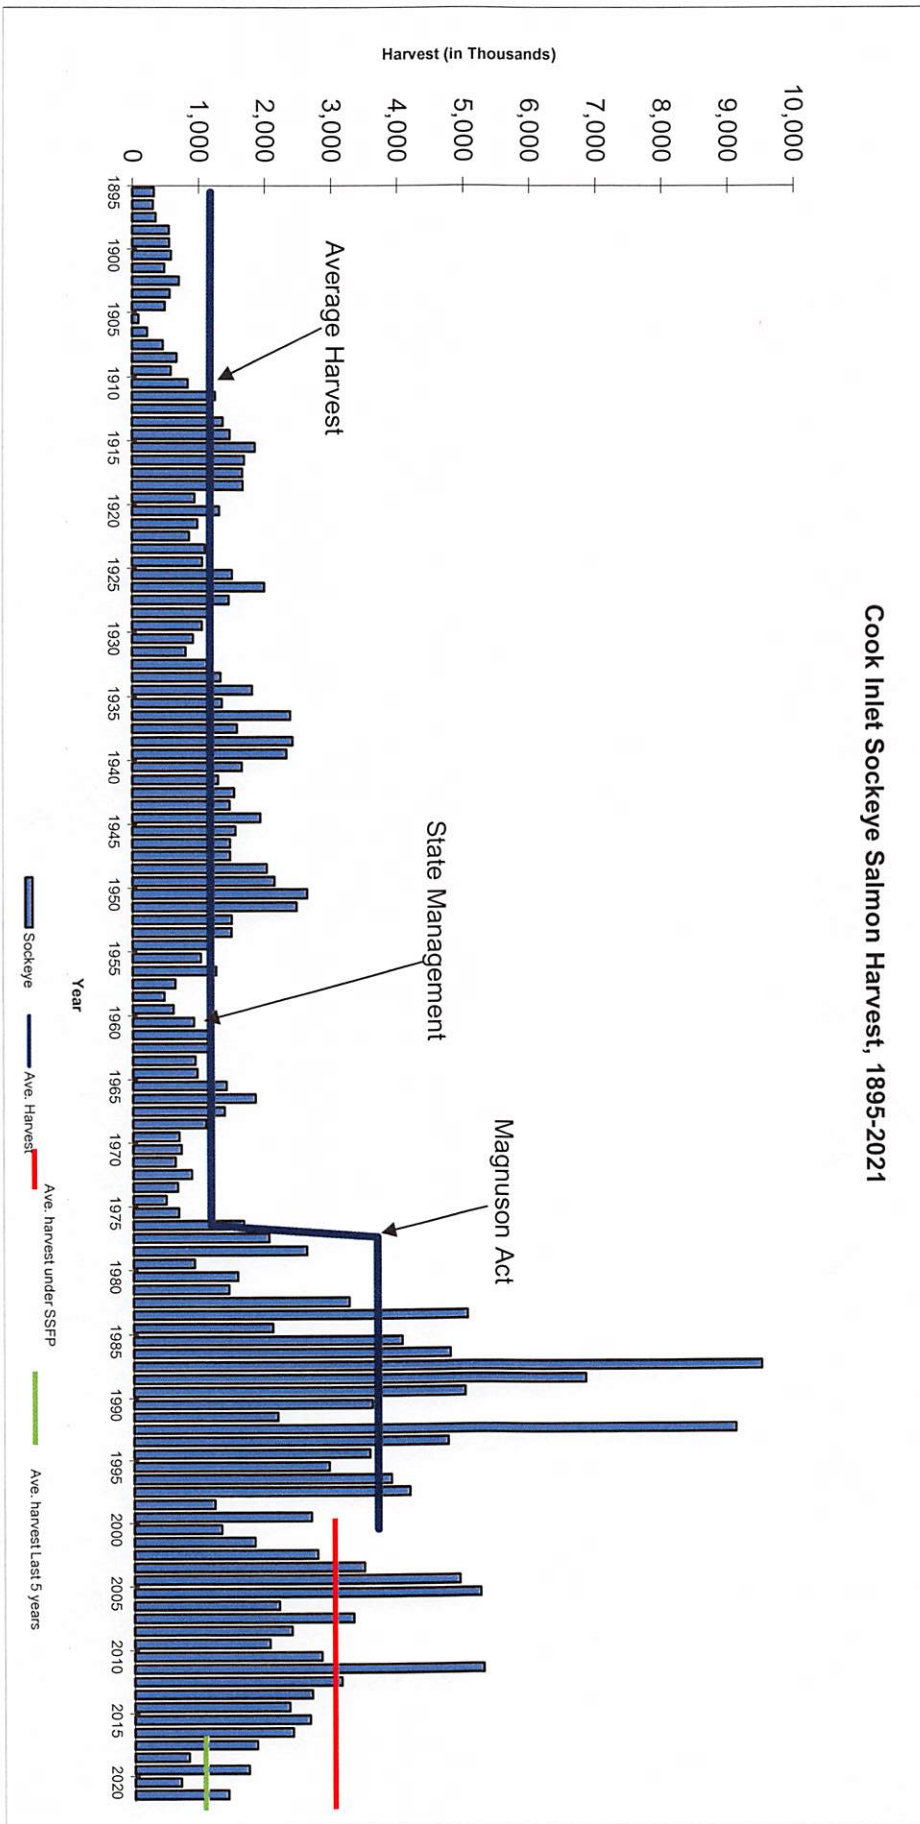

Chum

Pink

Coho

Sockeye

Chinook

Total

Cook Inlet Total Salmon Harvest, 1895-2021