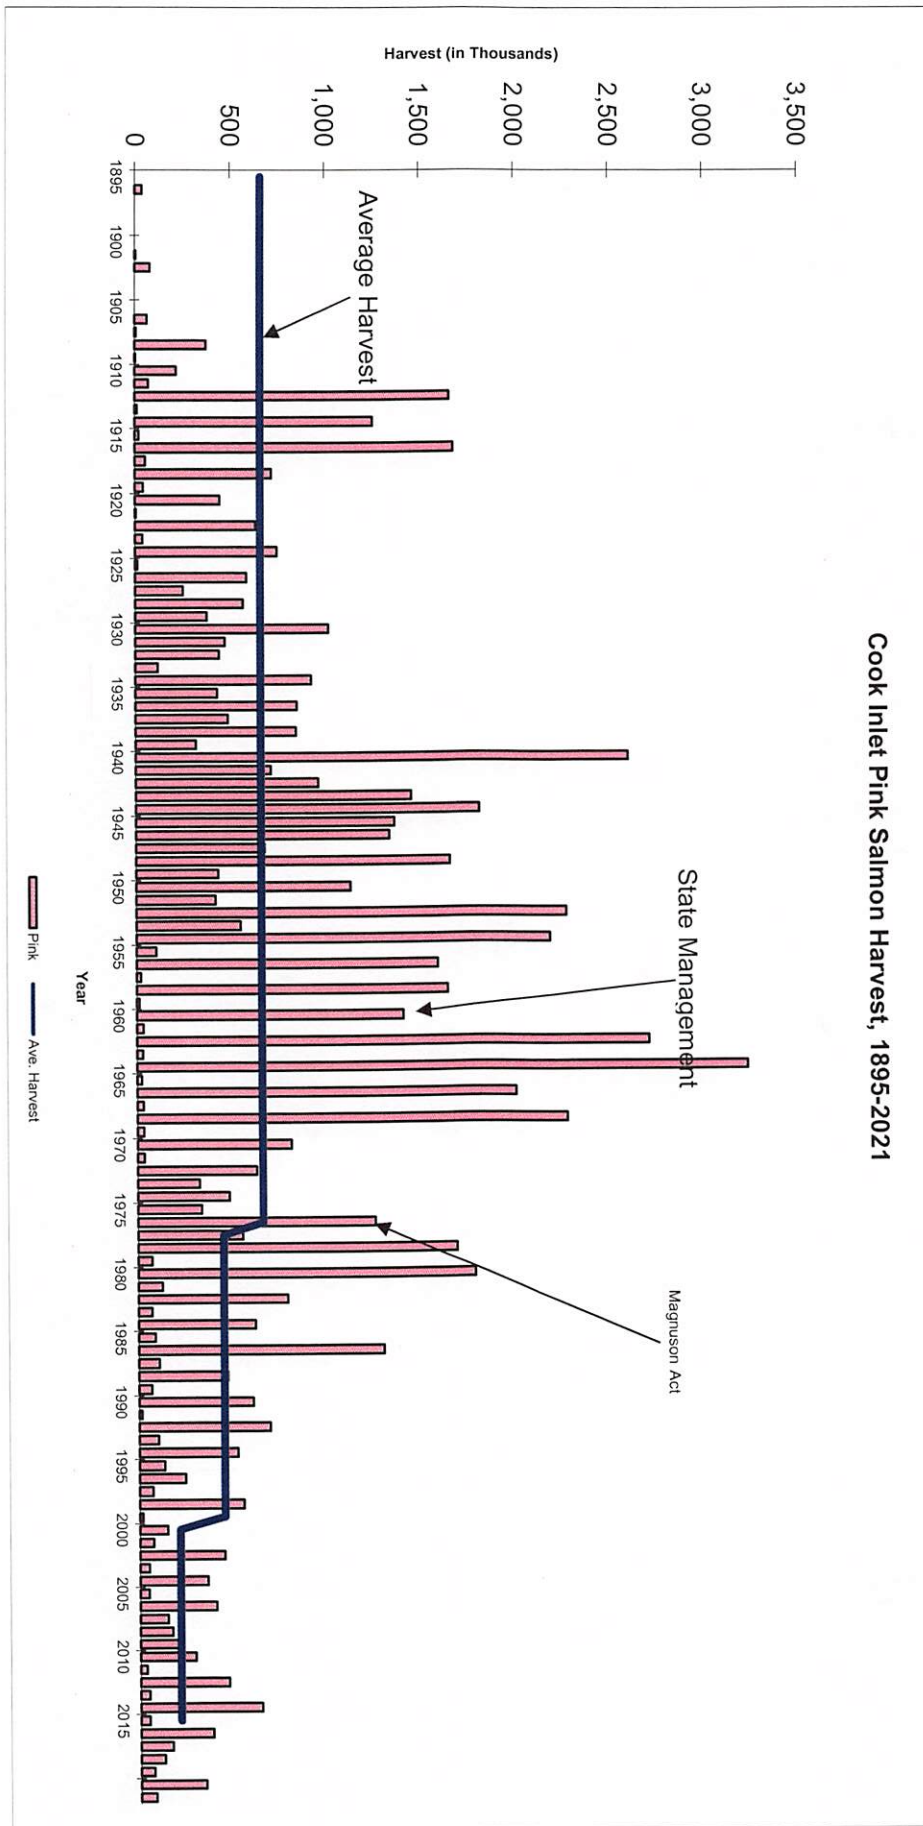

Chum

Pink

Coho

Sockeye

Chinook

Total

Cook Inlet Total Salmon Harvest, 1895-2021