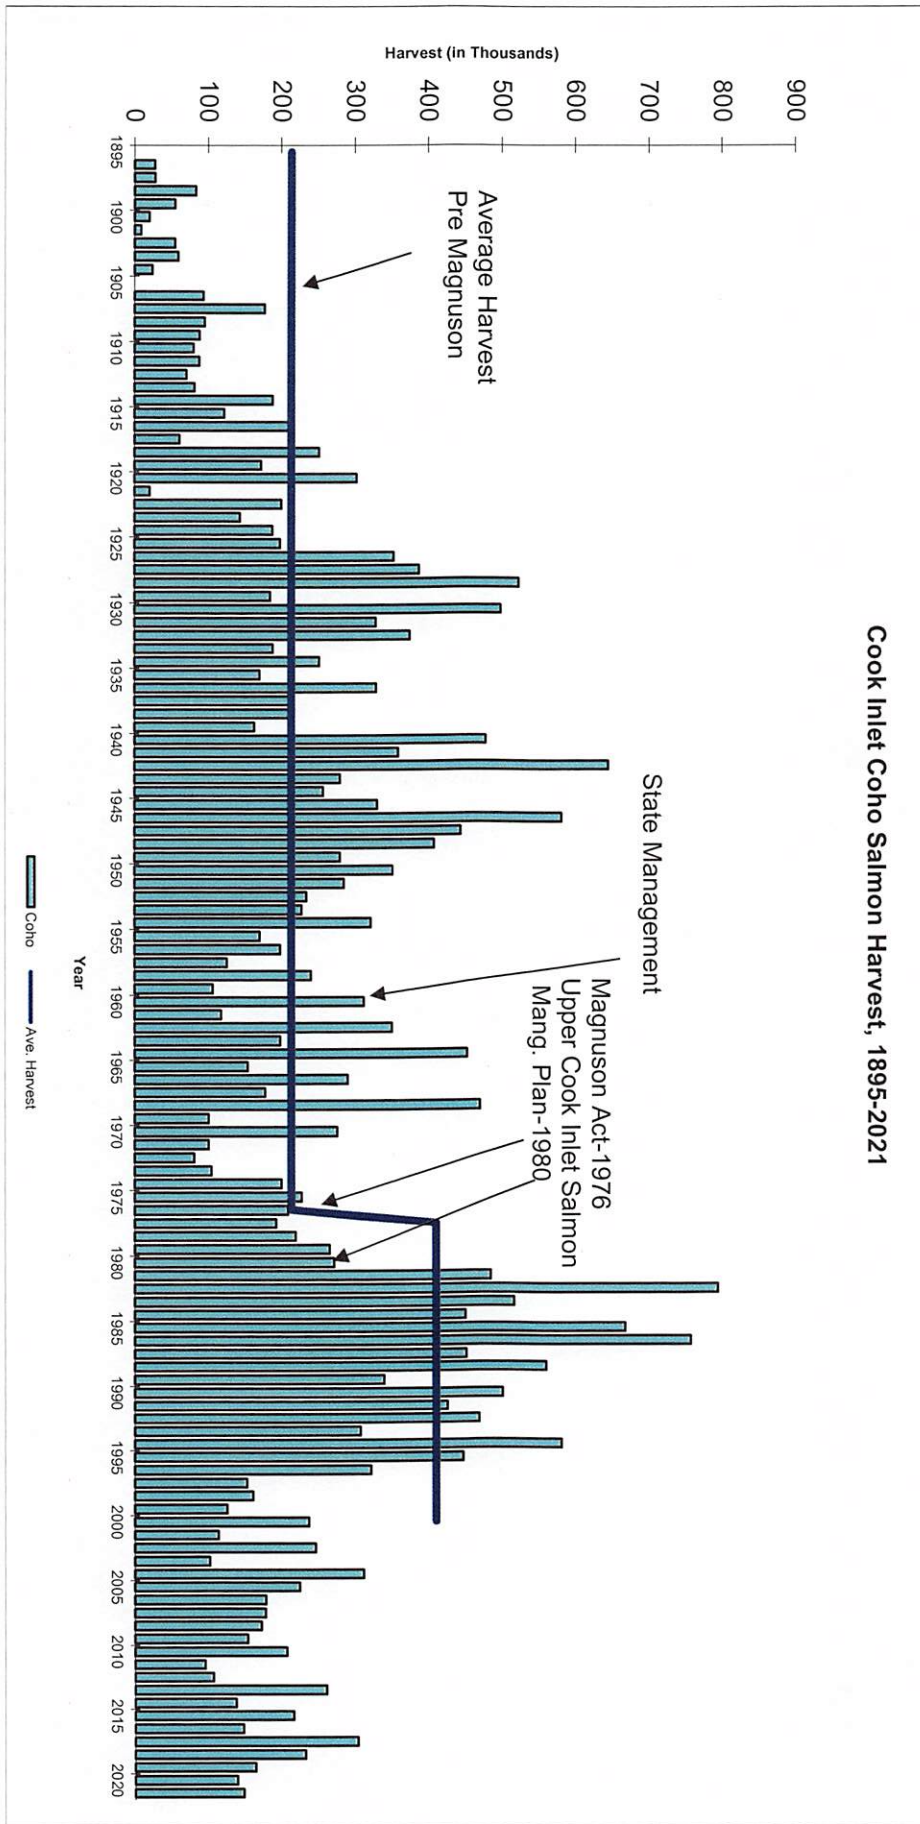

Chum

Pink

Coho

Sockeye

Chinook

Total

Cook Inlet Total Salmon Harvest, 1895-2021