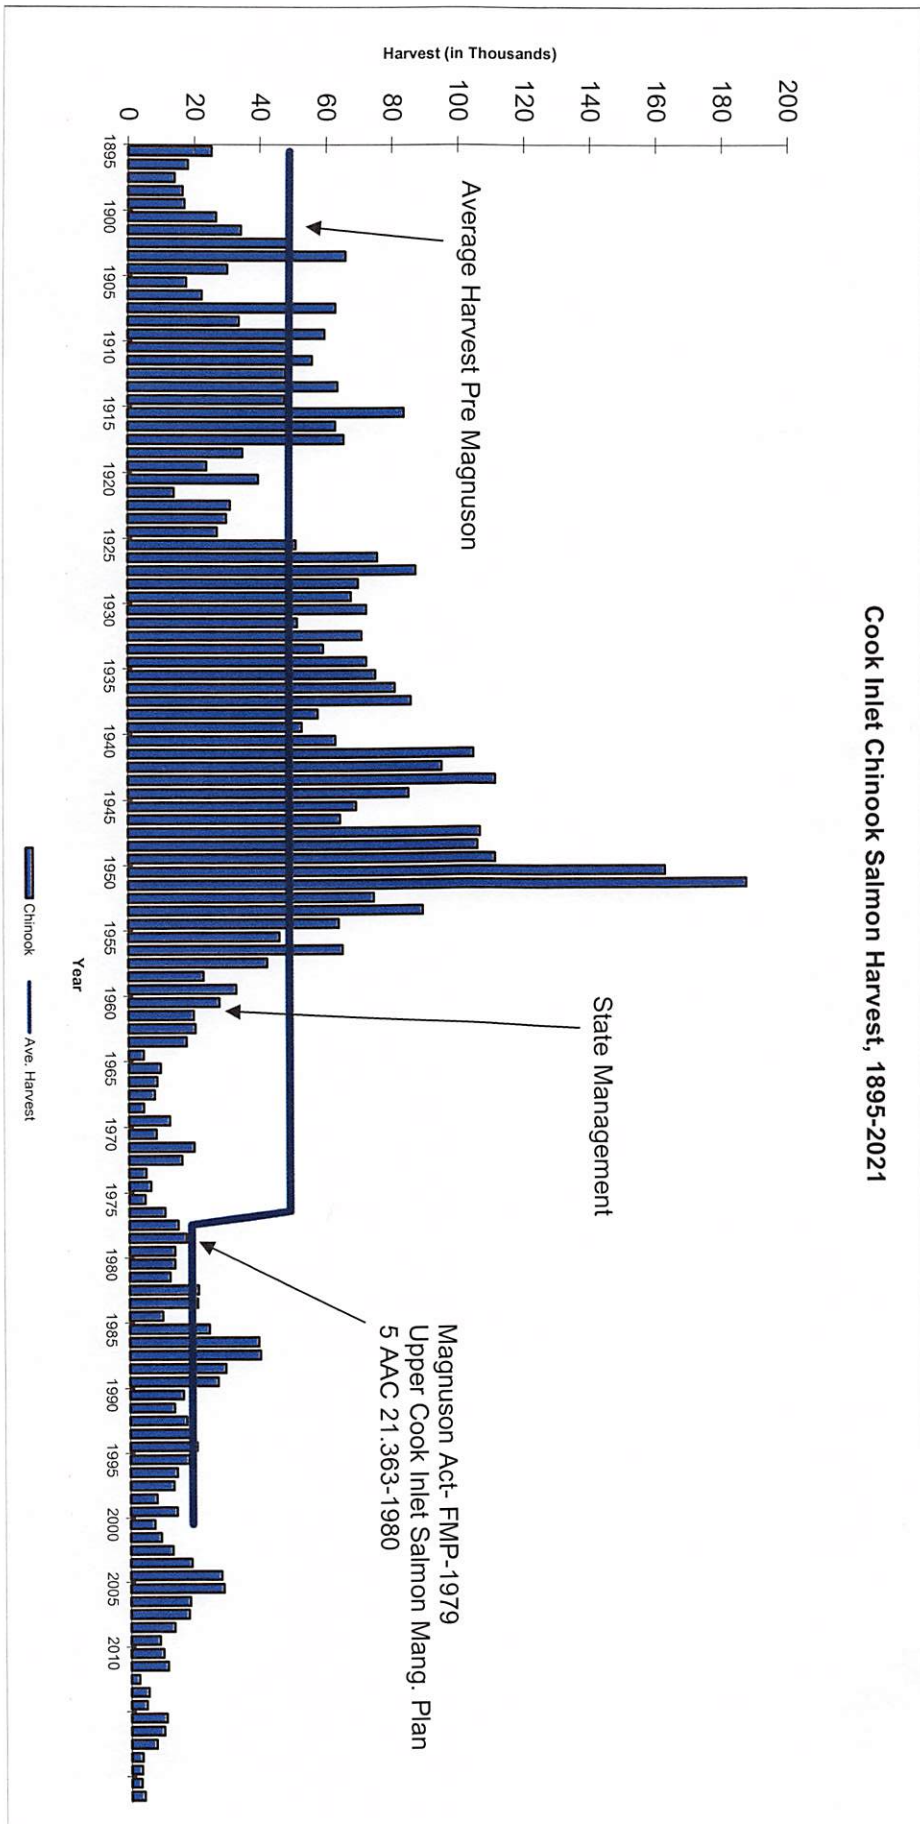

Chum

Pink

Coho

Sockeye

Chinook

Total

Cook Inlet Total Salmon Harvest, 1895-2021