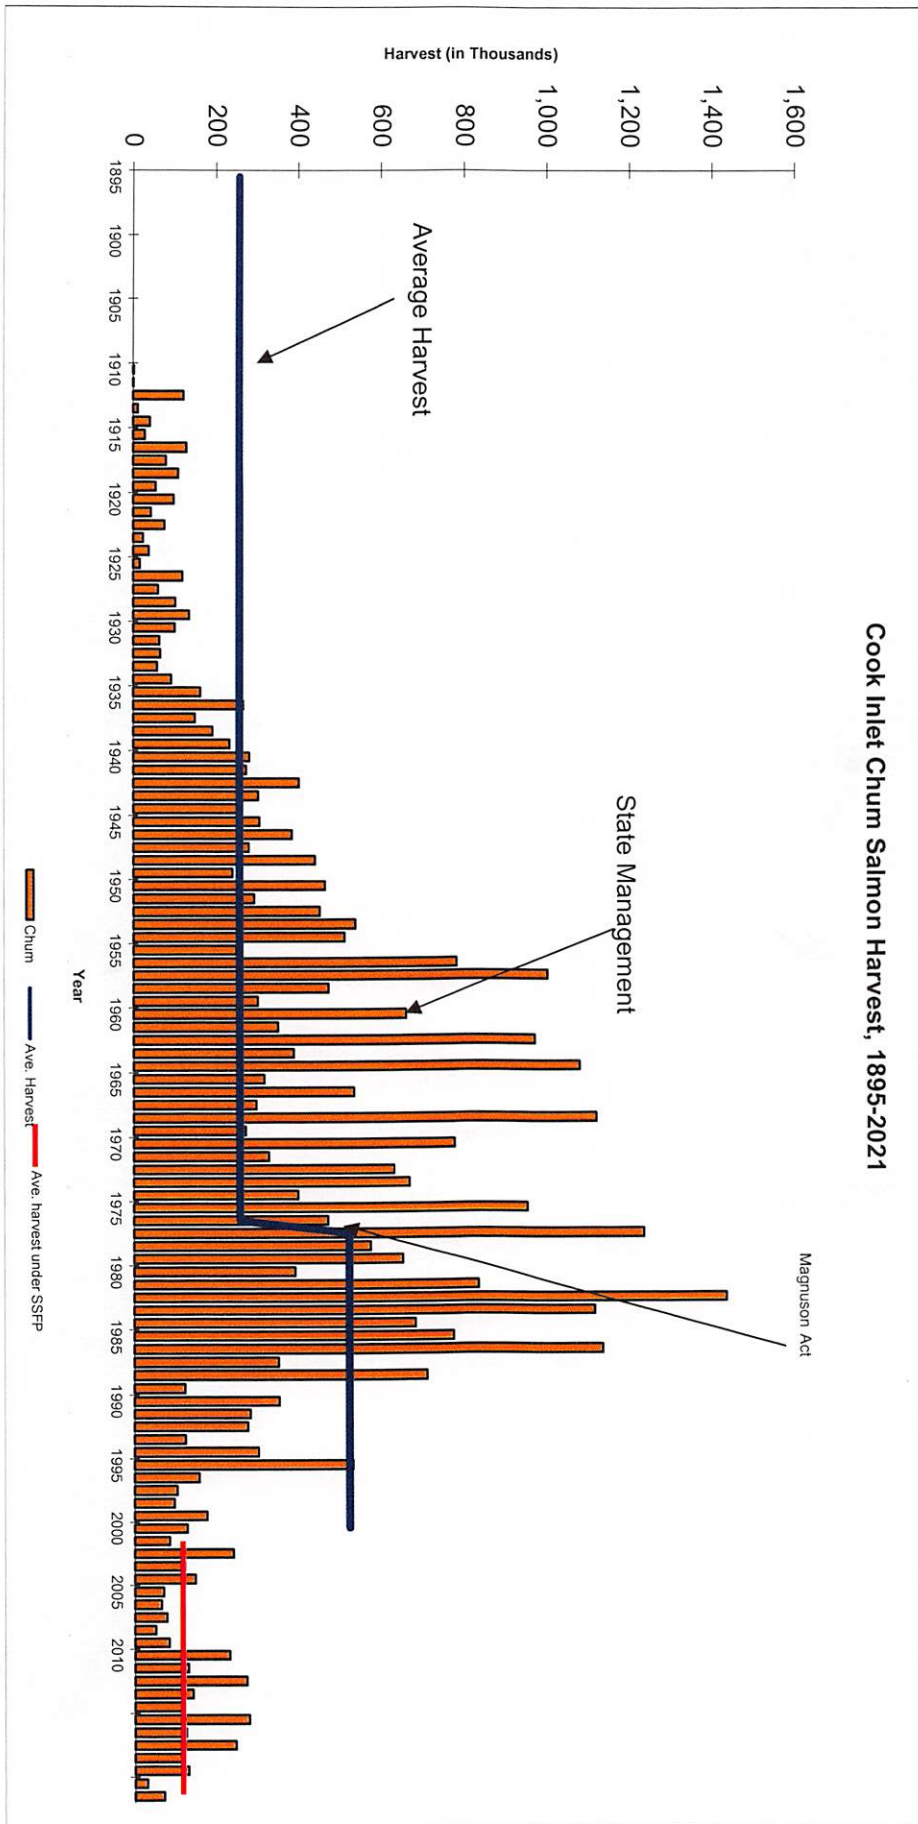

Chum

Pink

Coho

Sockeye

Chinook

Total

Cook Inlet Total Salmon Harvest, 1895-2021