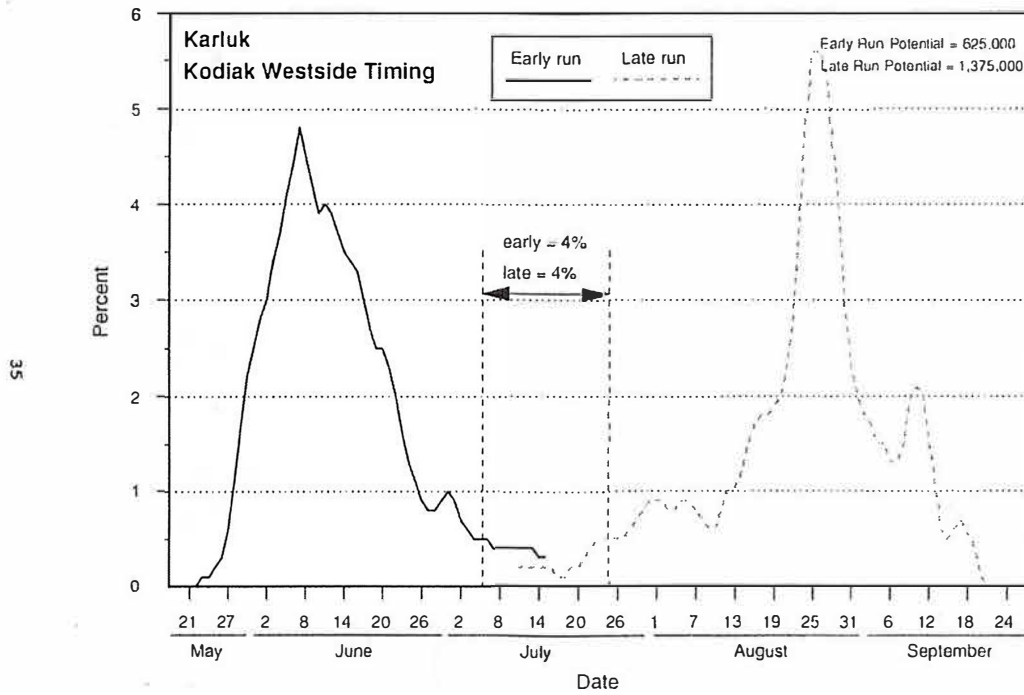

Submitted by the Alaska Department of Fish and Game

1/9/2024

From Barret and Nelson 1994 - RIR 4K94-06

Appendix B.6. Estimated westside Kodiak Island run timing for Karluk early and late run sockeye salmon, post 1983.