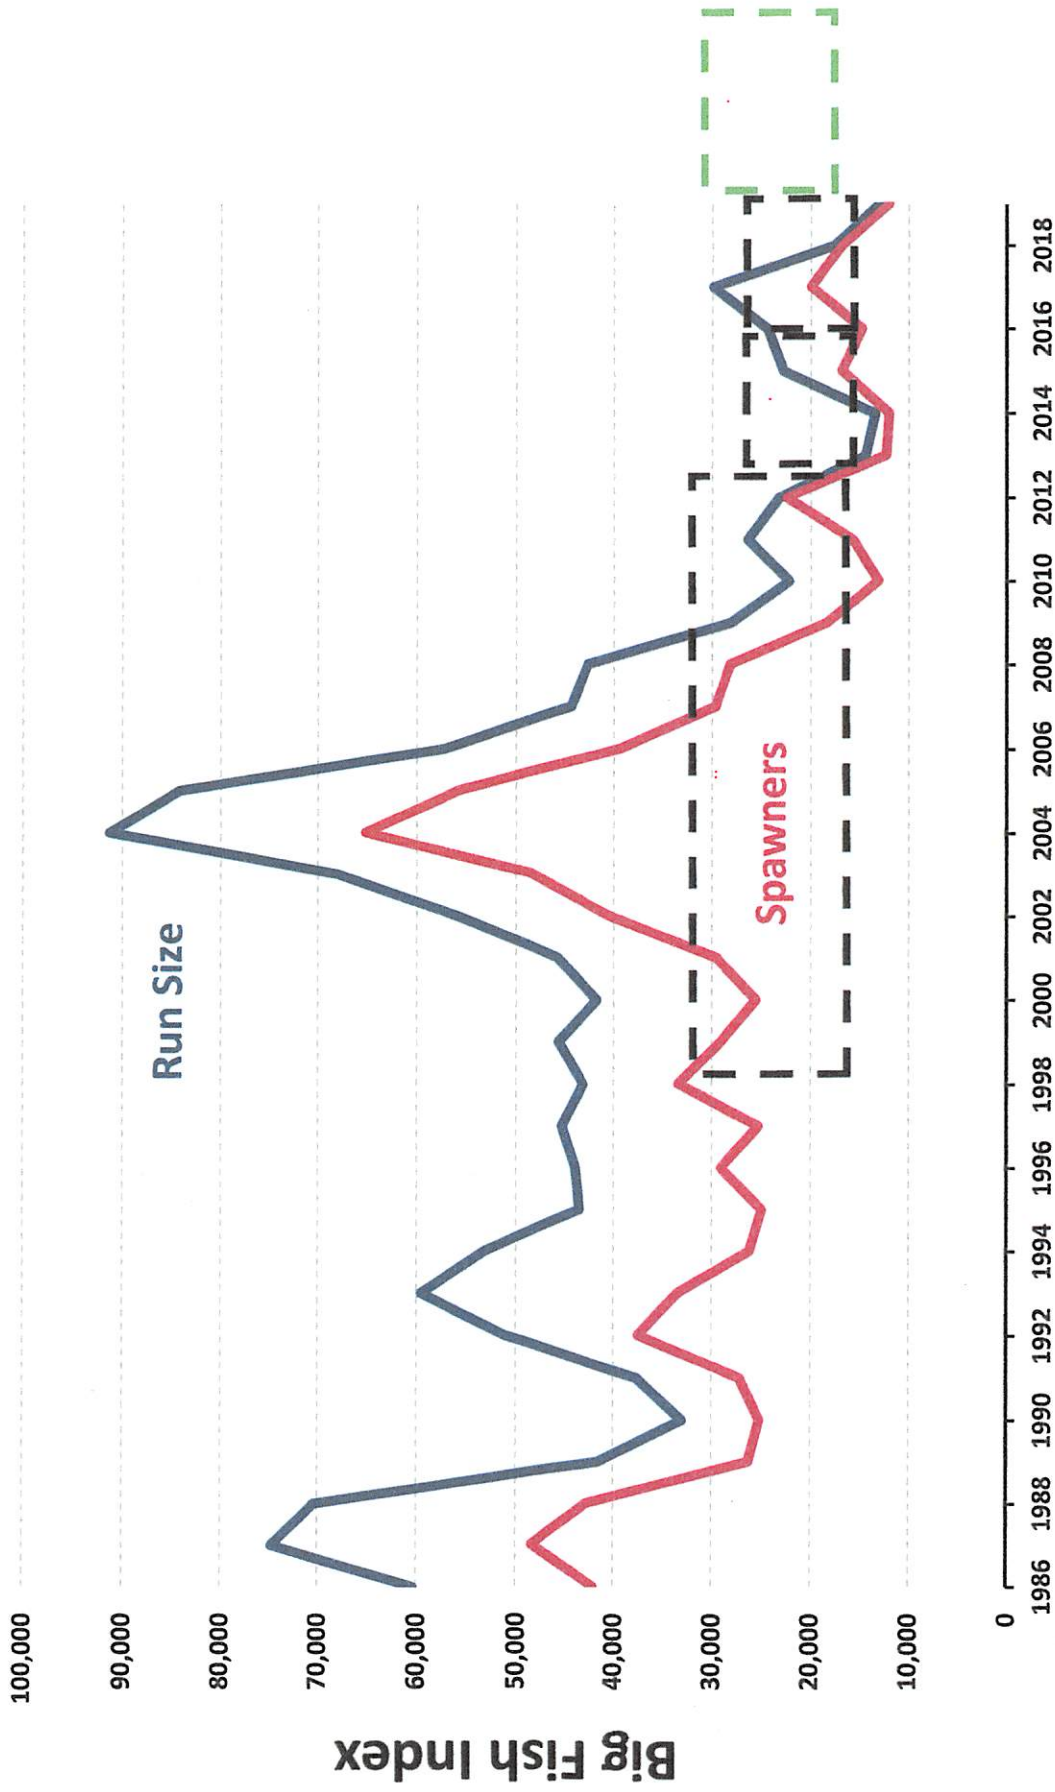

# Kenai Late-run Kings

RC 124

\*2018-2019 numbers are approximate

\*\*Goals prior to 2017 were based on all fish. This graph translates the all-fish goals into approximate big-fish equivalents.

Submitted by Kenai River Sportfishing Association

# Kenai Late-run Kings

\*2018-2019 numbers are approximate

\*\*Goals prior to 2017 were based on all fish. This graph translates the all-fish goals into approximate big-fish equivalents.