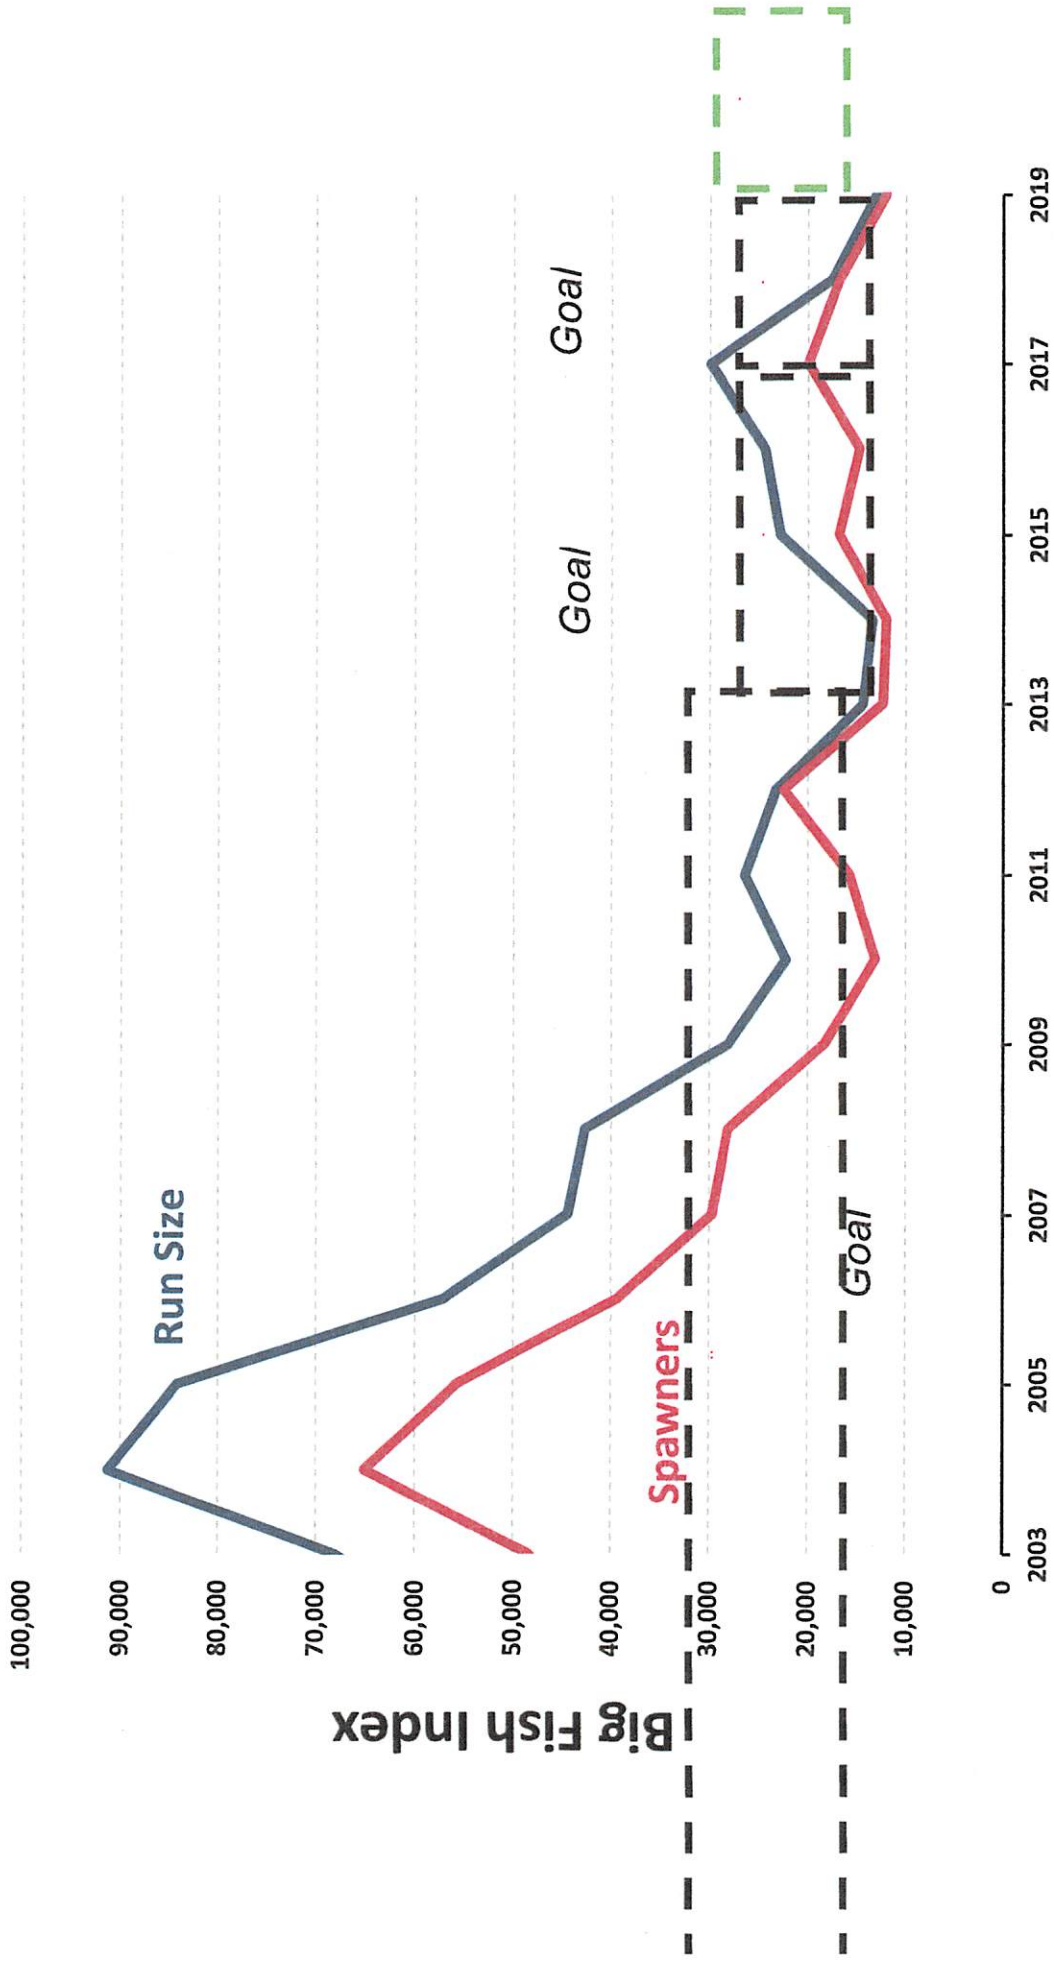

# Kenai Late-run Kings

RC 124

\*2018-2019 numbers are approximate

\*\*Goals prior to 2017 were based on all fish. This graph translates the all-fish goals into approximate big-fish equivalents.

Submitted by Kenai River Sportfishing Association

# Kenai Late-run Kings

\*2018-2019 numbers are approximate

\*\*Goals prior to 2017 were based on all fish. This graph translates the all-fish goals into approximate big-fish equivalents.