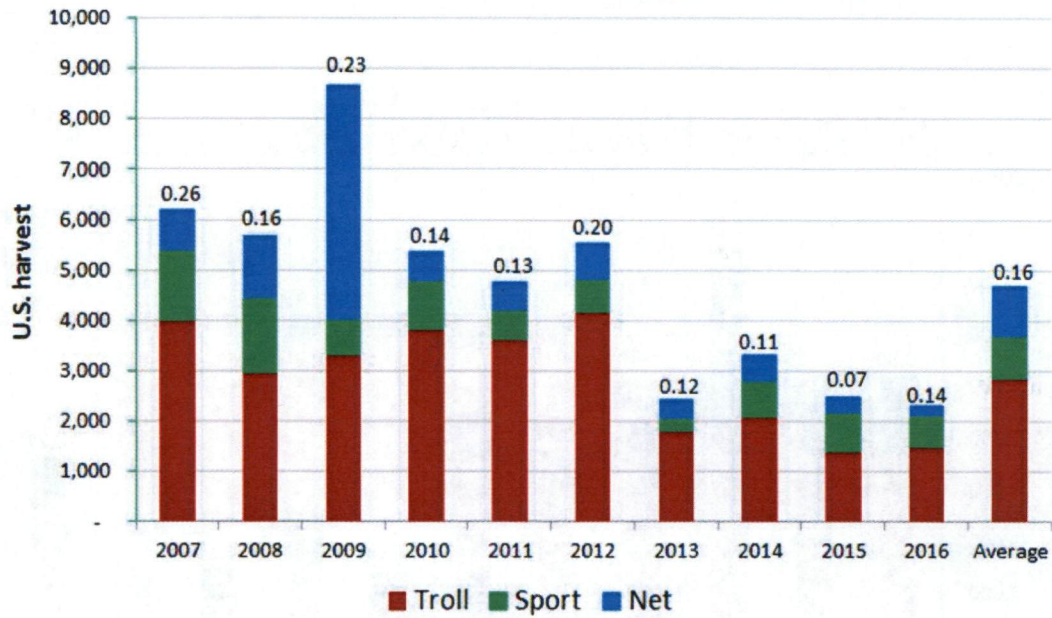

Submitted by the Alaska Department of Fish and Game at the request of Board Member Payton
 January 18, 2018

Stikine River King Salmon

On average, 21% (~6,041 fish) of the Stikine River king salmon run is harvested each year split 10%, 4%, and 7% among the troll, sport and net fisheries, respectively

Additional Information

Taku River King Salmon

On average, 16% (~4,700 fish) of the Taku River king salmon run is harvested each year split 10%, 3%, and 3% among the troll, sport and net fisheries, respectively