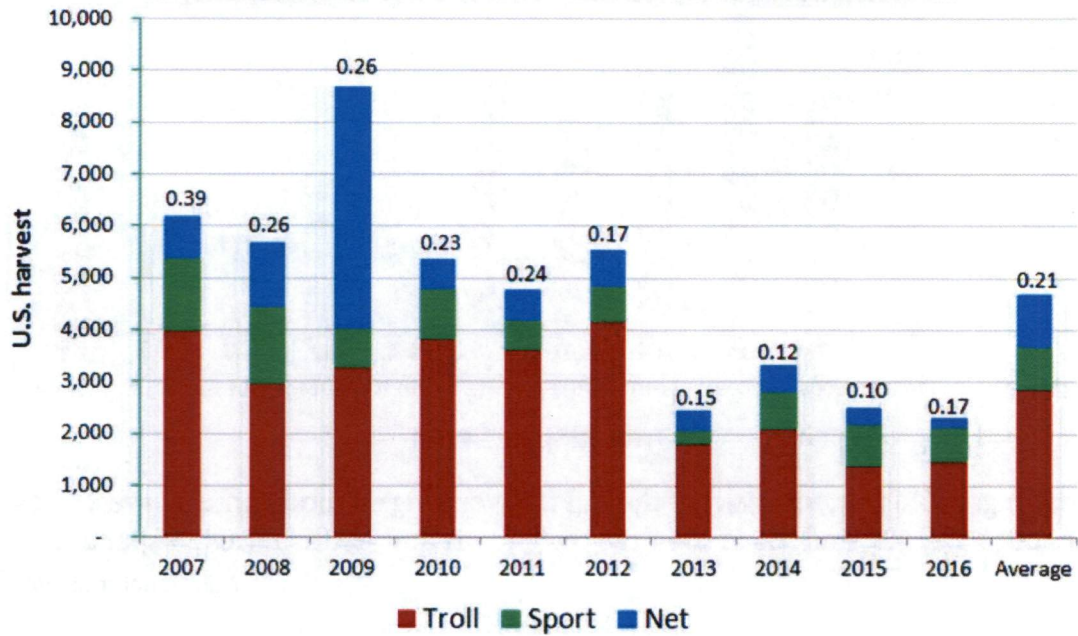

Submitted by the Alaska Department of Fish and Game at the request of Board Member Payton
 January 18, 2018

Stikine River King Salmon

On average, 21% (~6,041 fish) of the Stikine River king salmon run is harvested each year split 10%, 4%, and 7% among the troll, sport and net fisheries, respectively

Additional Information

Taku River King Salmon

On average, 16% (~4,700 fish) of the Taku River king salmon run is harvested each year split 10%, 3%, and 3% among the troll, sport and net fisheries, respectively