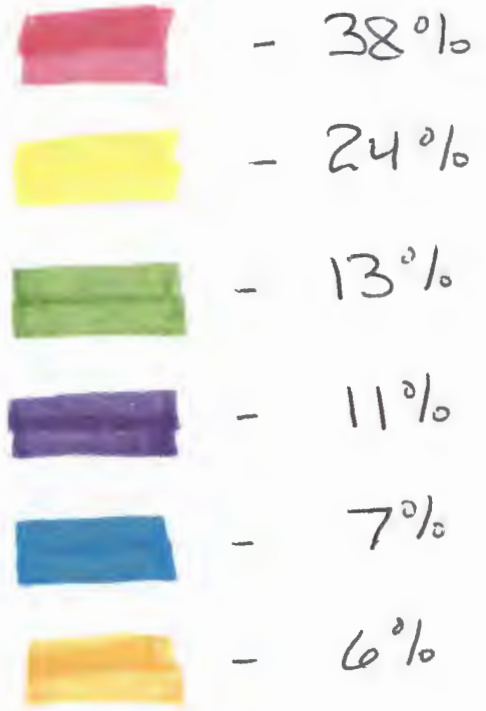

Average Sockeye Harvest Distribution
 from June 1 - July 25, 2006 – 2015
 in Dolgoi Island Area:

South Central District

RC 173

Submitted by: Axel Kopun