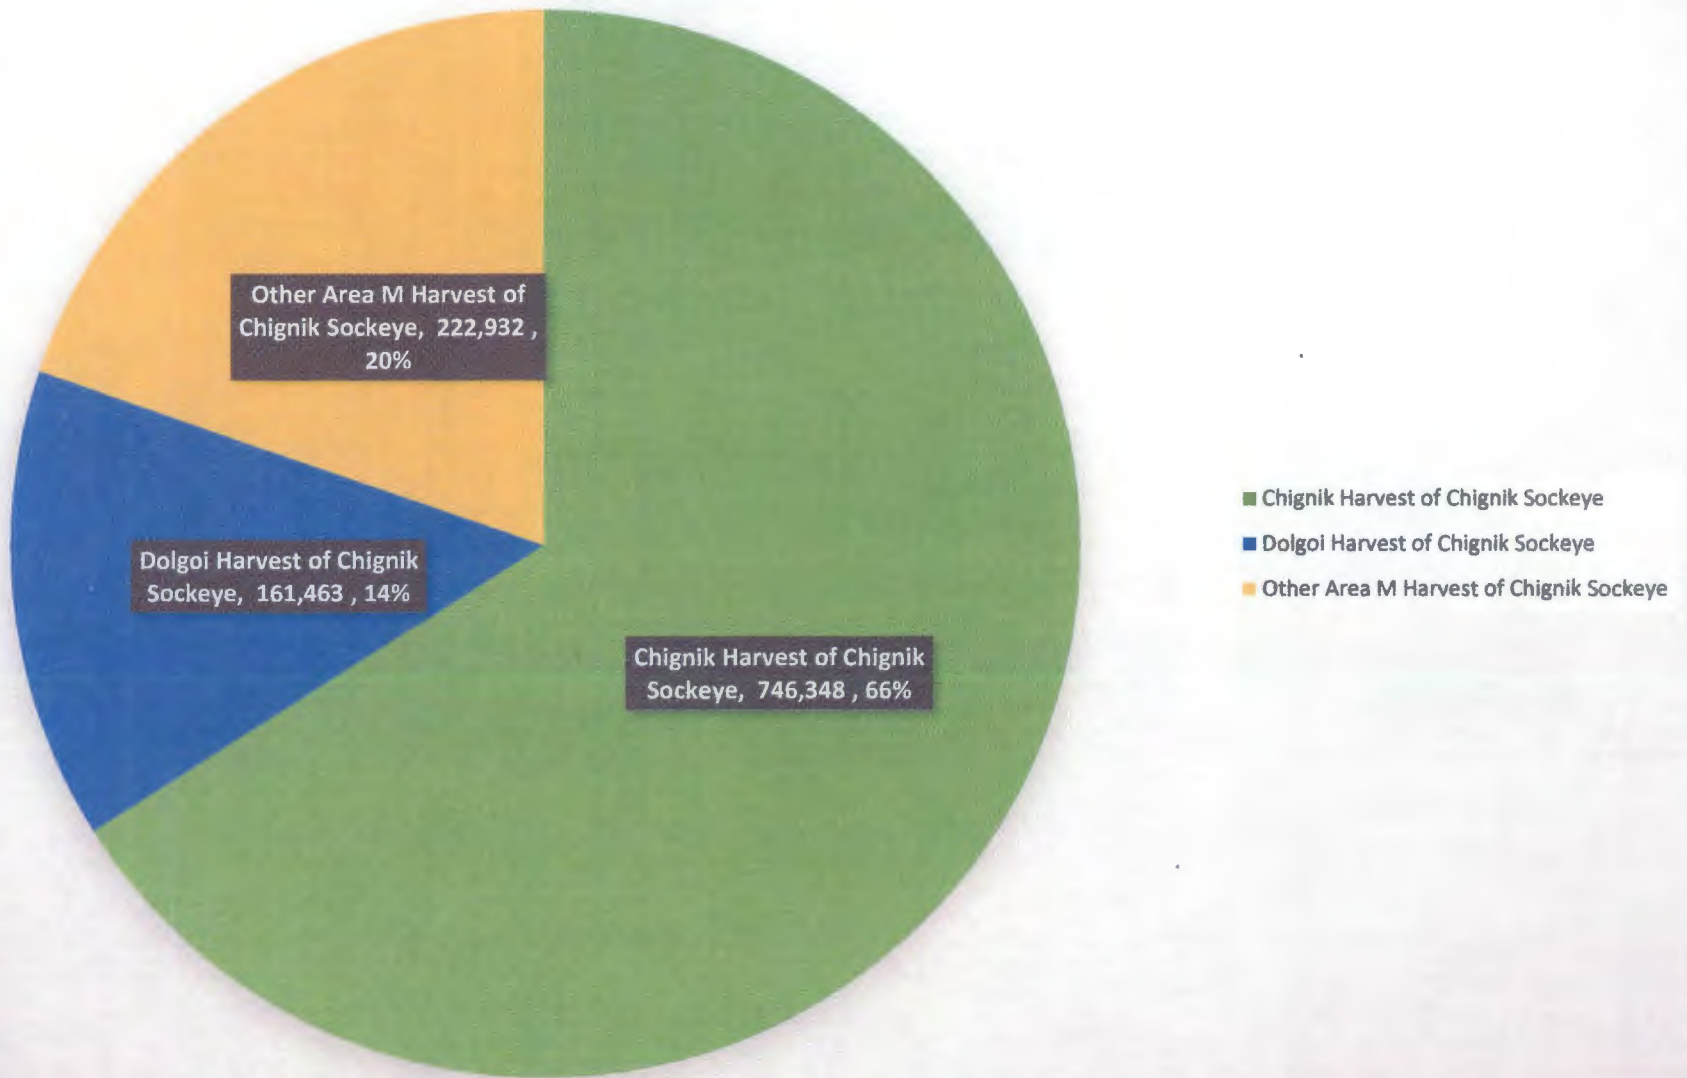

**Harvest Rates of Commercial Harvest Only (excluding Escapement)  
Average WASSIP Harvest Rates (Black Lake plus Chignik Lake) 2006 - 08  
Compare to RC 106**

Submitted by *chuck*  
*mcCallum*